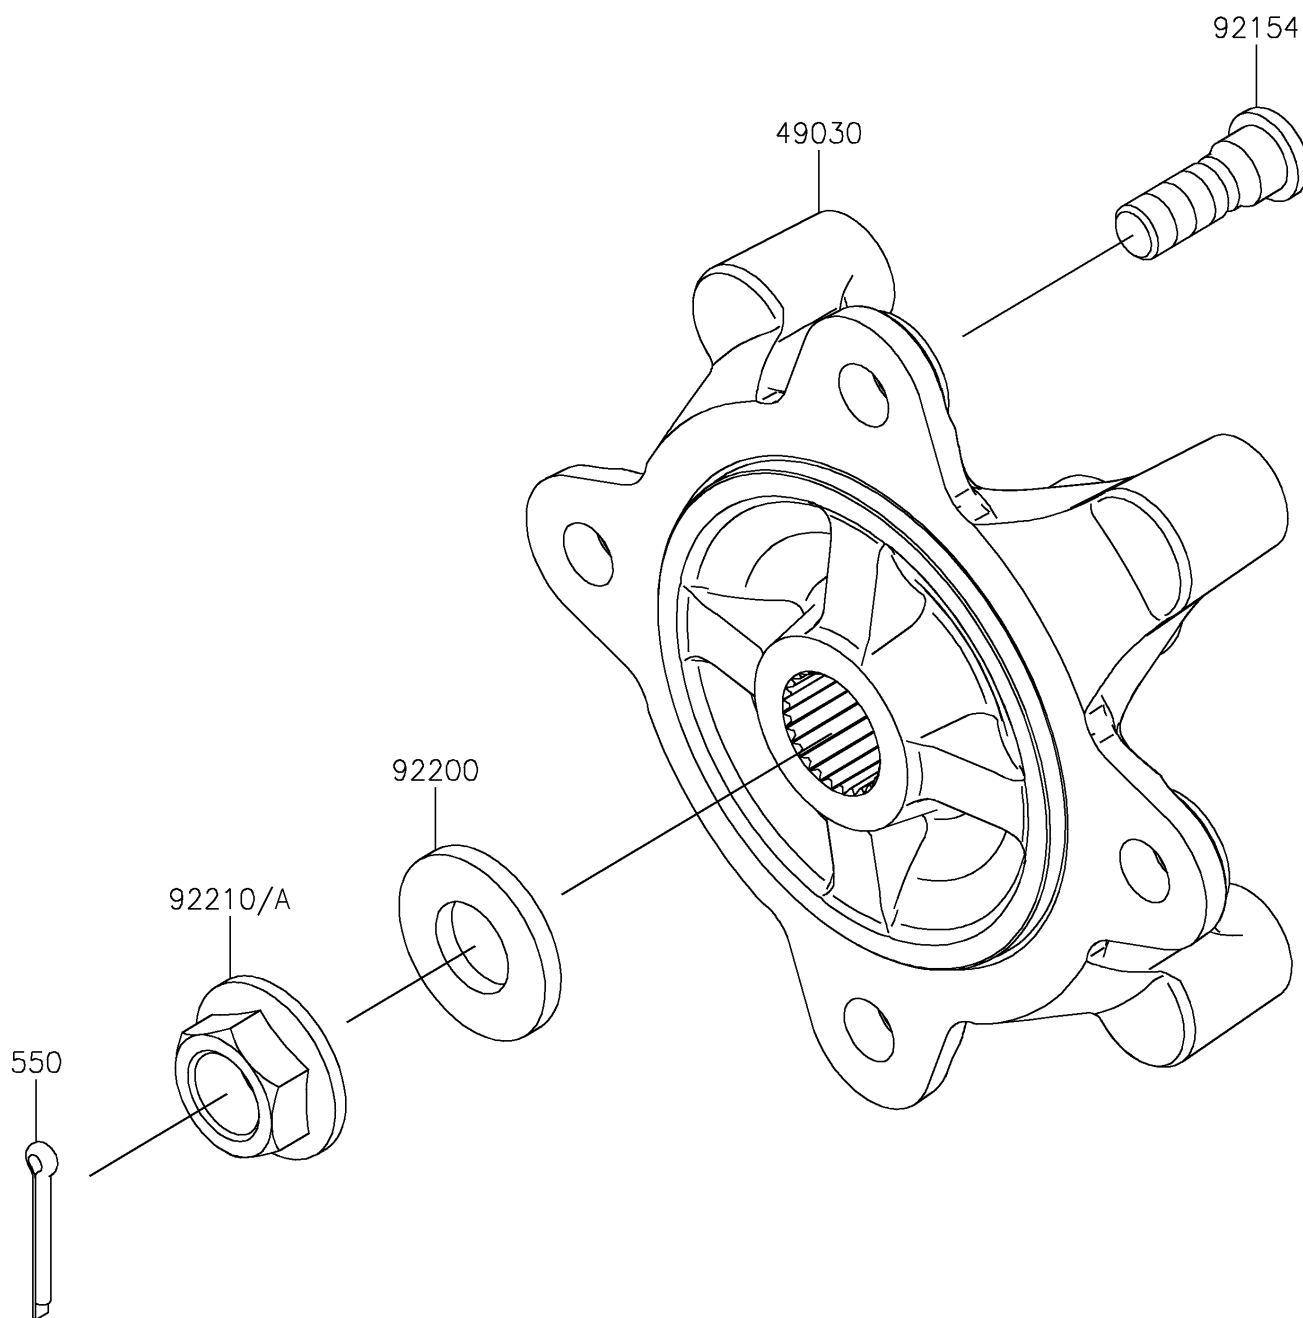

2026 RIDGE HVAC Camo

PARTS DIAGRAM

Front Hubs/Brakes

F2230

2026 RIDGE HVAC Camo

PARTS LIST

Front Hubs/Brakes

ITEM NAME

PART NUMBER

QUANTITY
