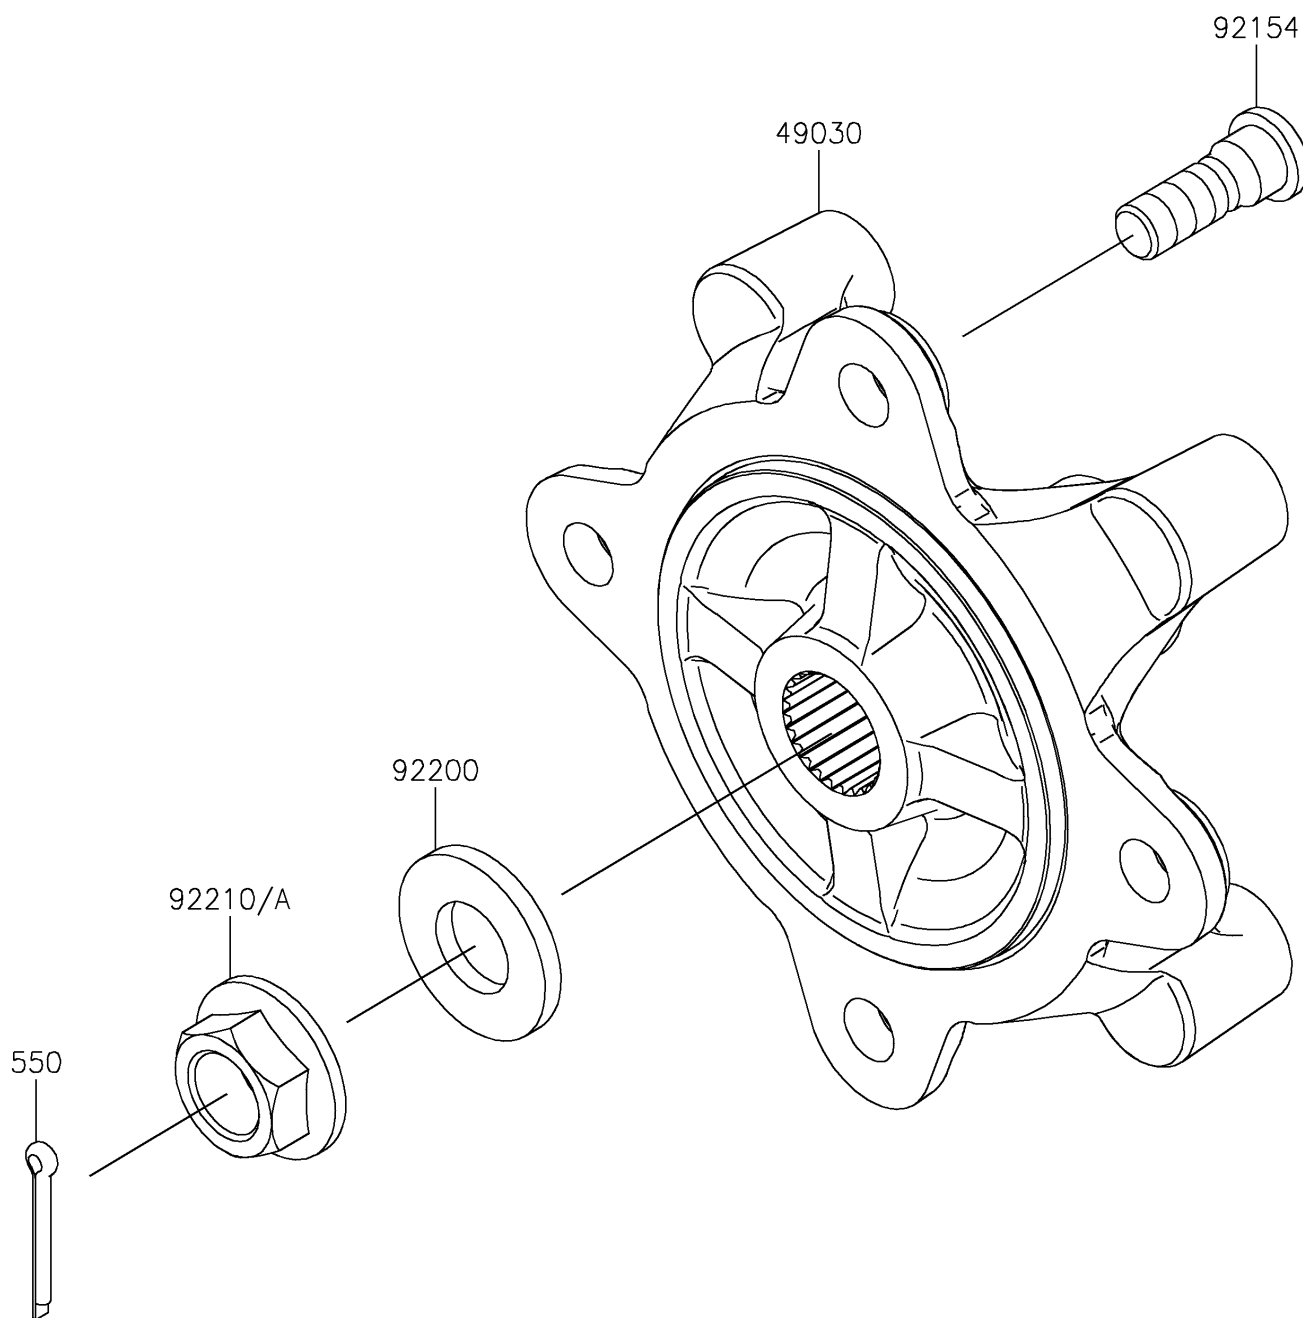

2026 RIDGE HVAC

PARTS DIAGRAM

Front Hubs/Brakes

Kawasaki

Let the Good Times Roll®

F2230

2026 RIDGE HVAC

PARTS LIST

Front Hubs/Brakes

ITEM NAME	PART NUMBER	QUANTITY
HUB,FR (Ref # 49030)	49030-0570	2
BOLT,12MM (Ref # 92154)	92154-7074	8
WASHER,20.3X41X4.5 (Ref # 92200)	92200-2609	2
NUT,FLANGED,20MM (Ref # 92210)	92210-1921	1
NUT,FLANGED,20MM (Ref # 92210A)	92210-2093	1
PIN-COTTER,4.0X30 (Ref # 550)	550AA4030	2