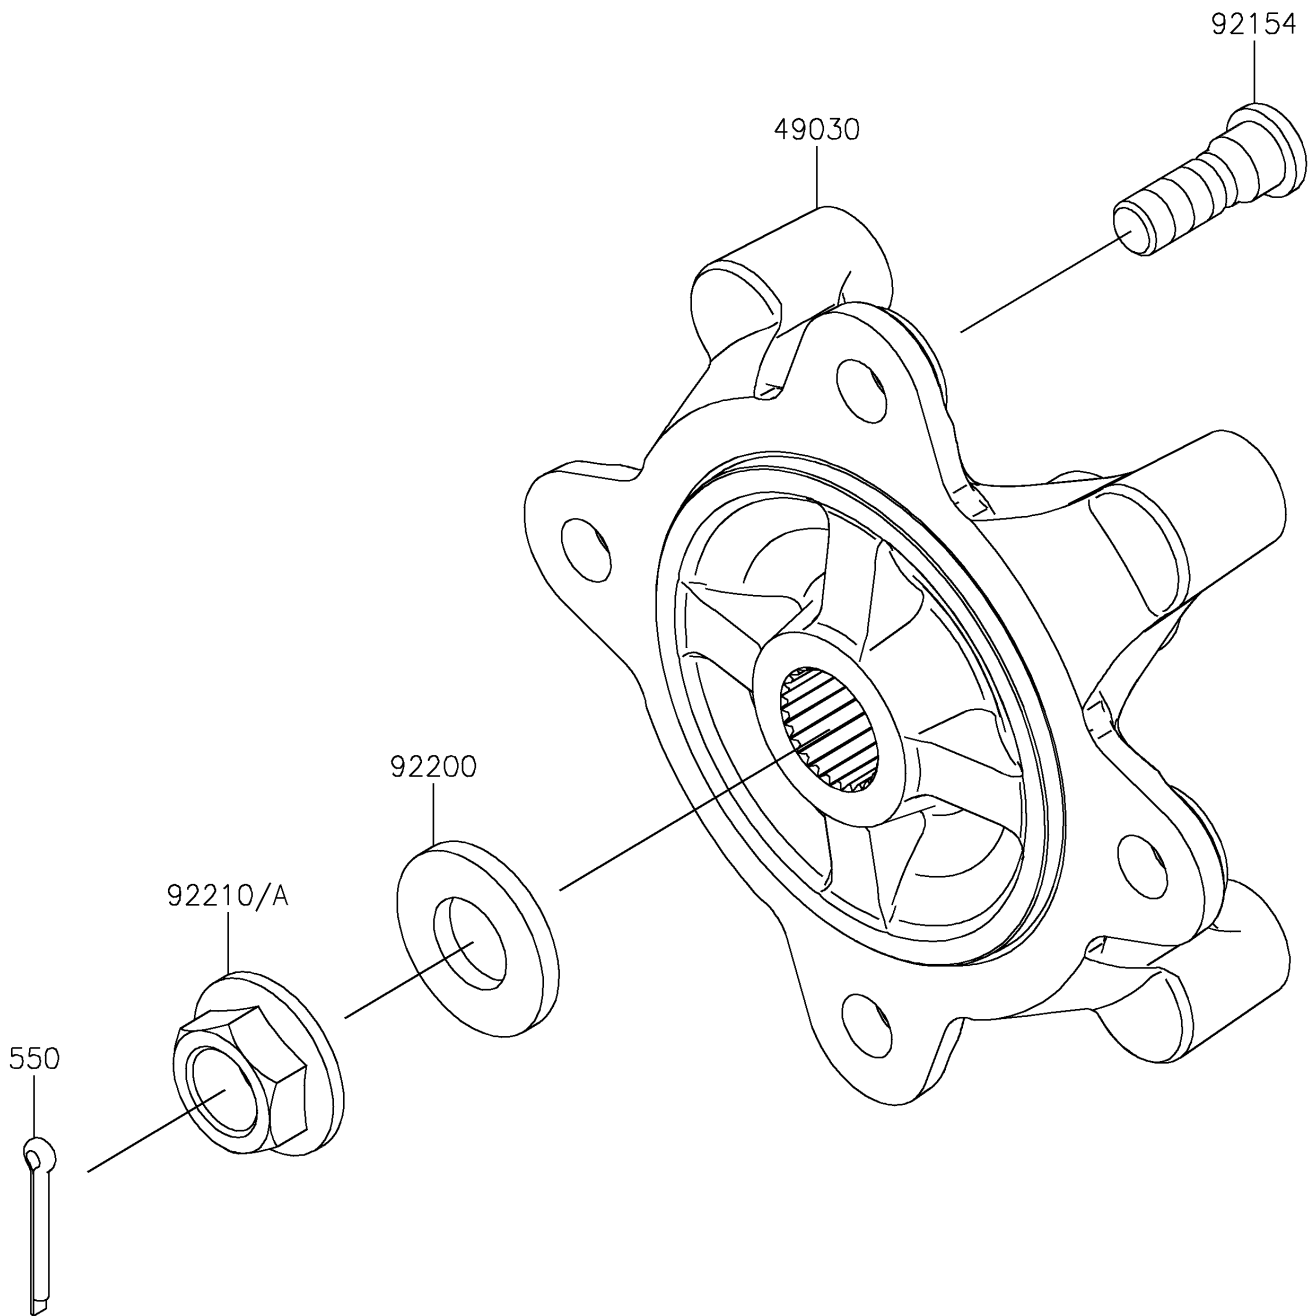

2026 RIDGE® HVAC CAMO

PARTS DIAGRAM

Front Hubs/Brakes

F2230

2026 RIDGE® HVAC CAMO

PARTS LIST

Front Hubs/Brakes

ITEM NAME	PART NUMBER	QUANTITY
HUB,FR (Ref # 49030)	49030-0570	2
BOLT,12MM (Ref # 92154)	92154-7074	8
WASHER,20.3X41X4.5 (Ref # 92200)	92200-2609	2
NUT,FLANGED,20MM (Ref # 92210)	92210-1921	1
NUT,FLANGED,20MM (Ref # 92210A)	92210-2093	1
PIN-COTTER,4.0X30 (Ref # 550)	550AA4030	2