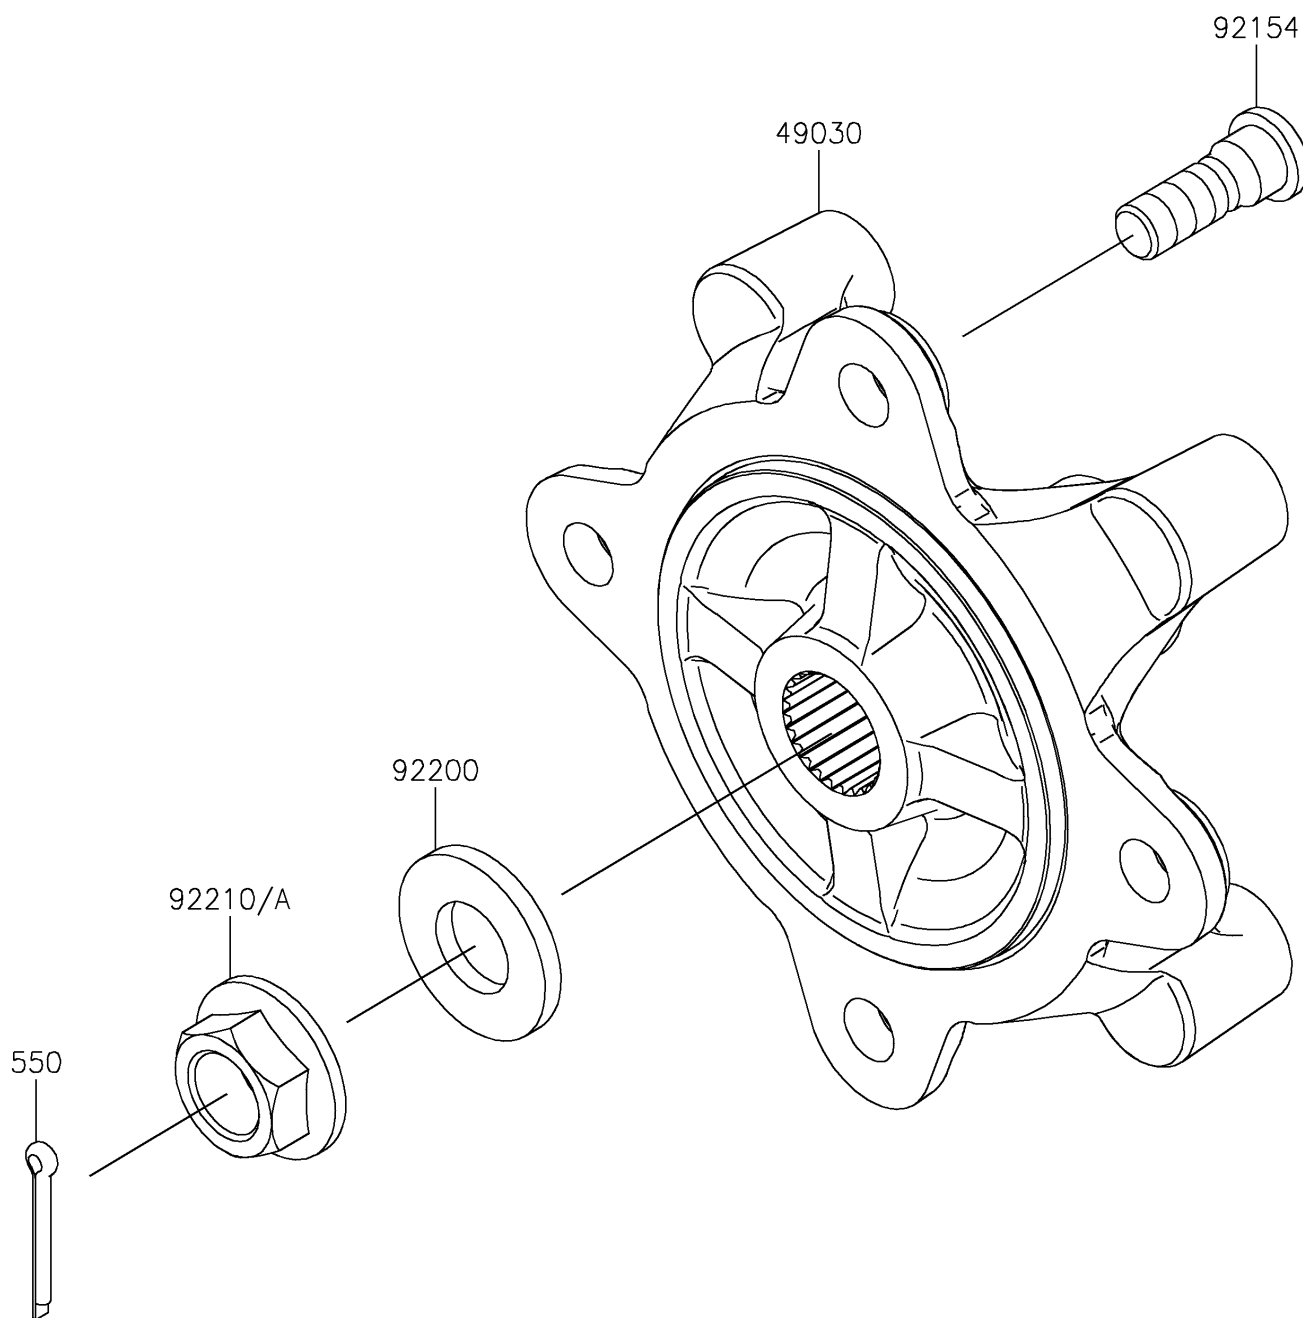

2026 RIDGE HVAC Camo

PARTS DIAGRAM

Front Hubs/Brakes

Kawasaki

Let the Good Times Roll®

F2230

2026 RIDGE HVAC Camo

PARTS LIST

Front Hubs/Brakes

ITEM NAME	PART NUMBER	QUANTITY
HUB,FR (Ref # 49030)	49030-0570	2
BOLT,12MM (Ref # 92154)	92154-7074	8
WASHER,20.3X41X4.5 (Ref # 92200)	92200-2609	2
NUT,FLANGED,20MM (Ref # 92210)	92210-1921	1
NUT,FLANGED,20MM (Ref # 92210A)	92210-2093	1
PIN-COTTER,4.0X30 (Ref # 550)	550AA4030	2