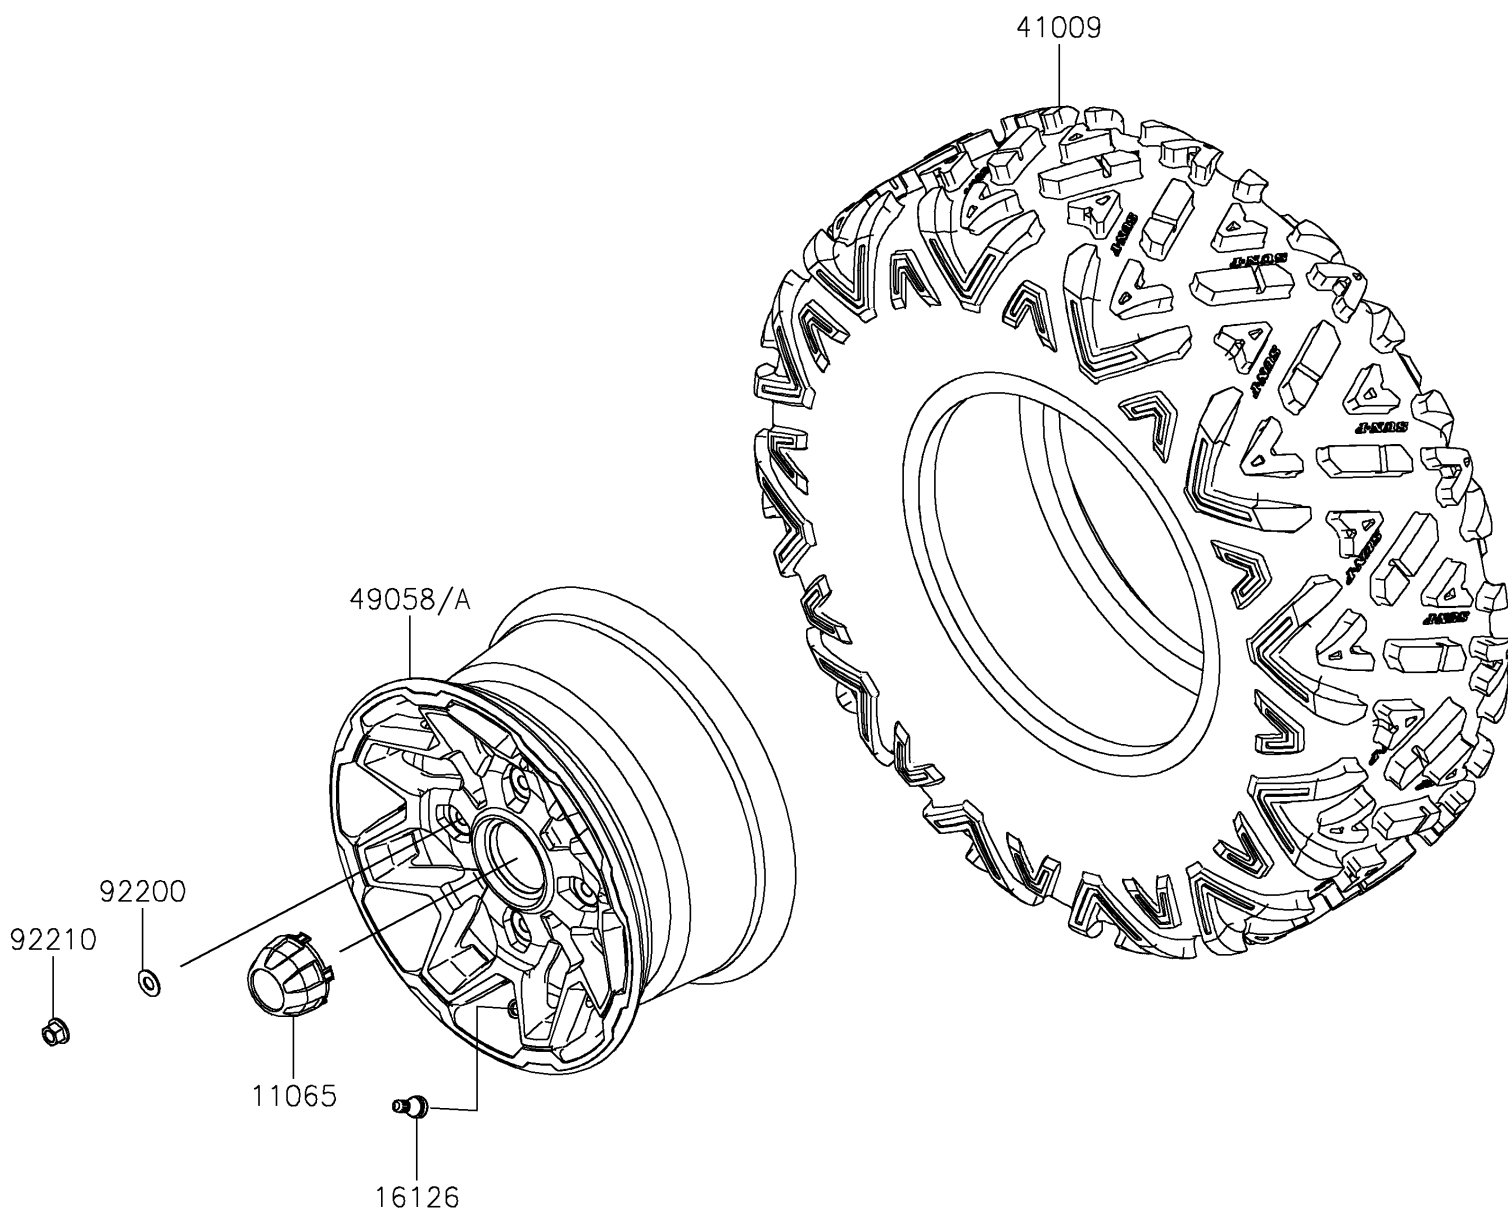

2026 RIDGE® HVAC CAMO

PARTS DIAGRAM

Wheels/Tires

F2210

2026 RIDGE® HVAC CAMO

PARTS LIST

Wheels/Tires

ITEM NAME	PART NUMBER	QUANTITY
CAP,WHEEL (Ref # 11065)	11065-1341	4
VALVE (Ref # 16126)	16126-4001	4
TIRE,30X10R14 8PR,SUNF POWER (Ref # 41009)	41009-0963	4
WHEEL,BLACK (Ref # 49058)	49058-0726-31D	4
WHEEL,FR,F.S.BLACK (Ref # 49058A)	49058-0798-397	4
WASHER,12.1X25X1.6 (Ref # 92200)	92200-0455	16
NUT,FLANGED,12MM (Ref # 92210)	92210-1932	16