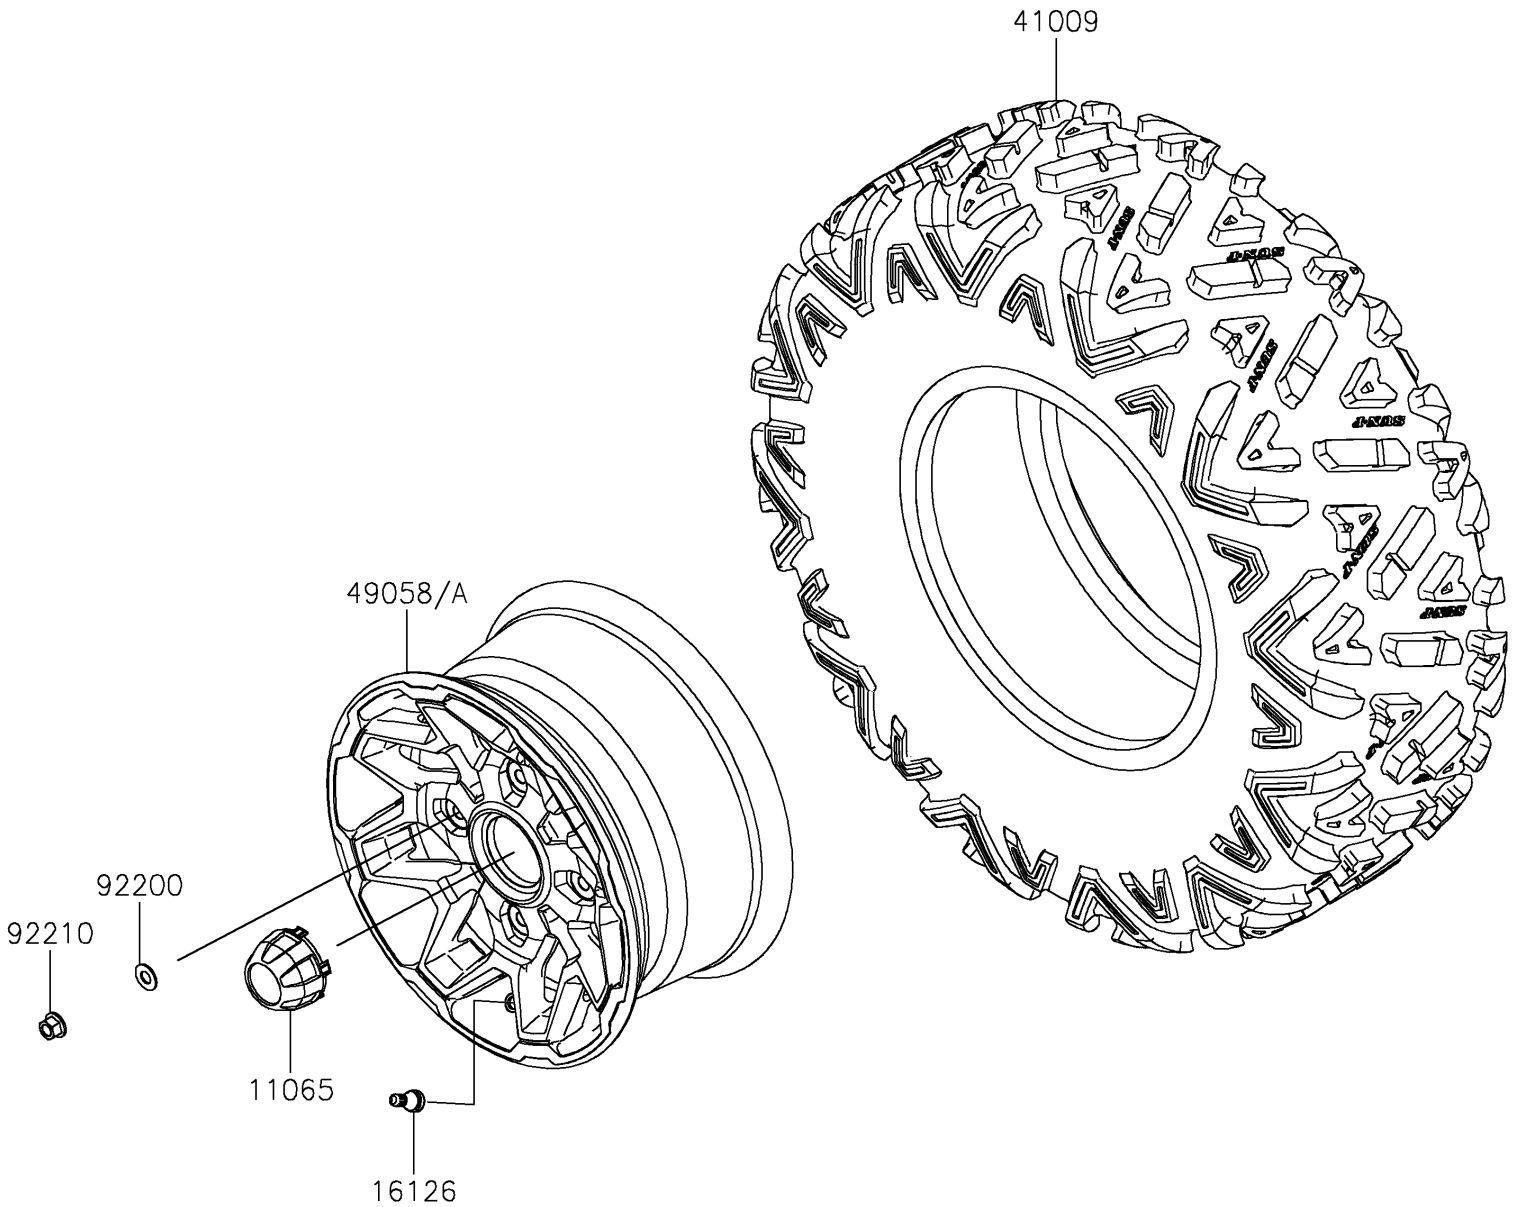

2026 RIDGE HVAC Camo

PARTS DIAGRAM

Wheels/Tires

F2210

2026 RIDGE HVAC Camo

PARTS LIST

Wheels/Tires

ITEM NAME	PART NUMBER	QUANTITY
CAP,WHEEL (Ref # 11065)	11065-1341	4
VALVE (Ref # 16126)	16126-4001	4
TIRE,30X10R14 8PR,SUNF POWER (Ref # 41009)	41009-0963	4
WHEEL,BLACK (Ref # 49058)	49058-0726-31D	4
WHEEL,FR,F.S.BLACK (Ref # 49058A)	49058-0798-397	4
WASHER,12.1X25X1.6 (Ref # 92200)	92200-0455	16
NUT,FLANGED,12MM (Ref # 92210)	92210-1932	16