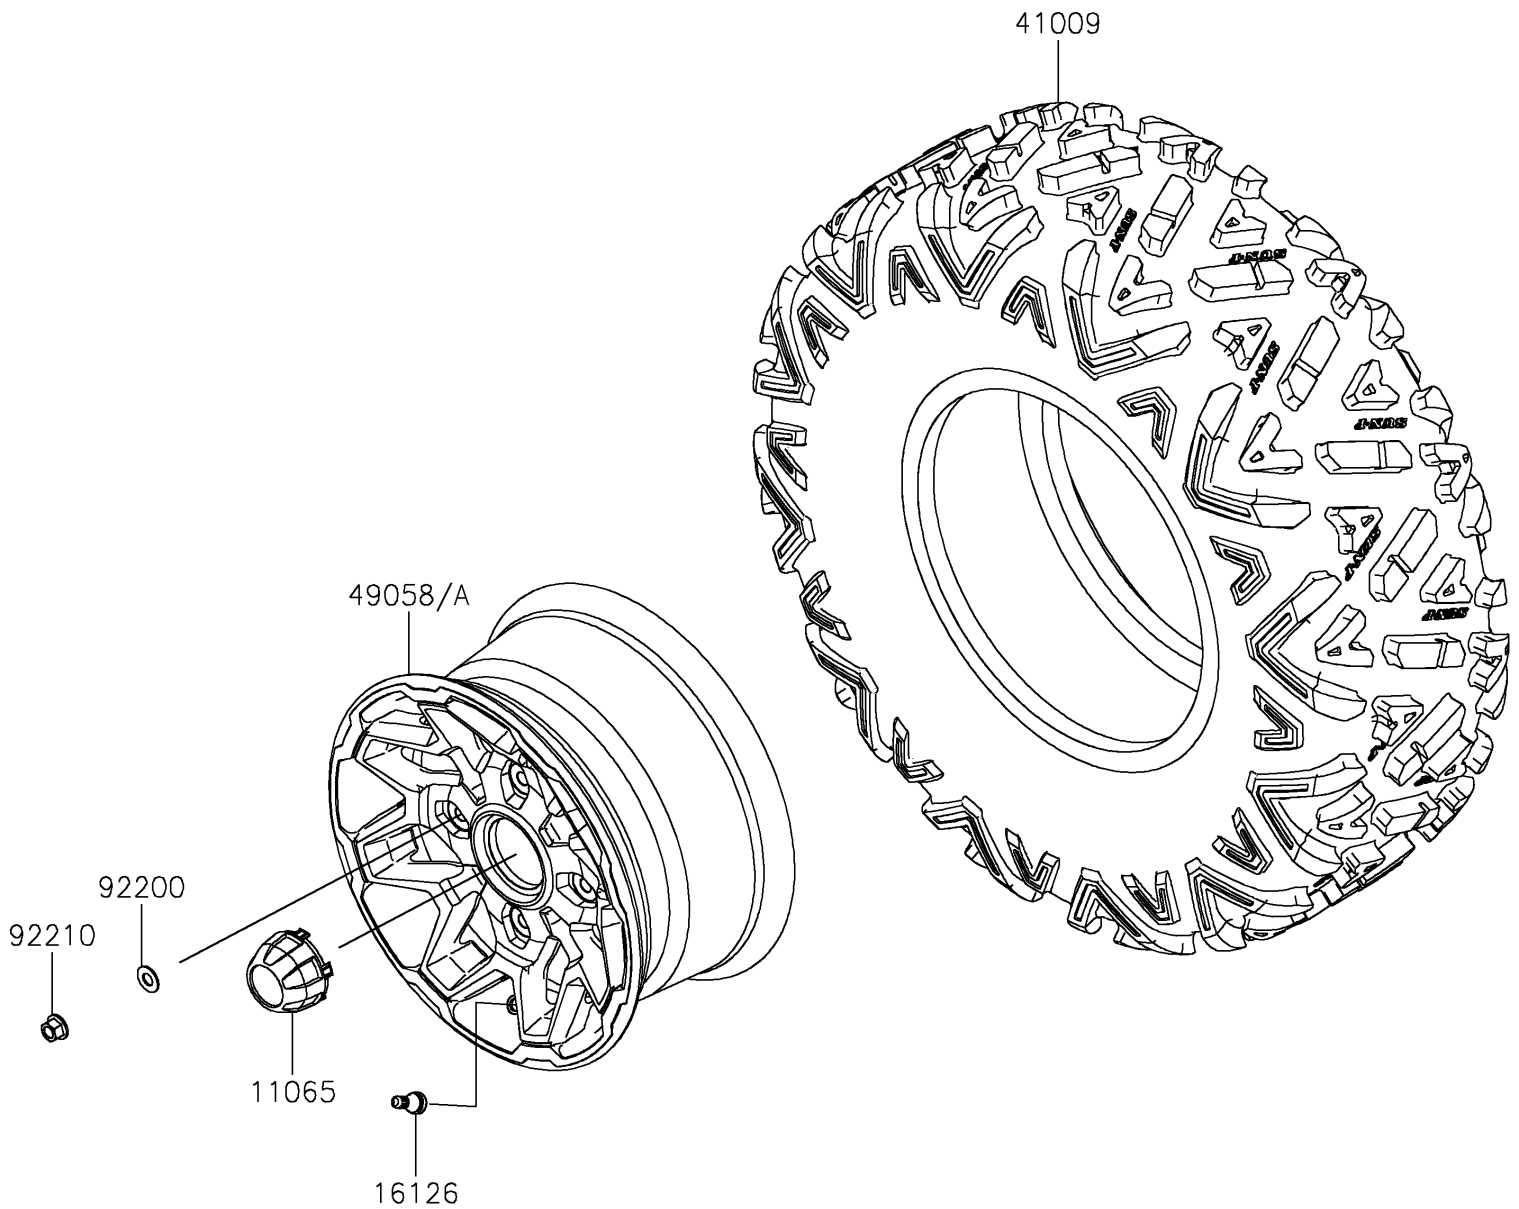

2026 RIDGE® HVAC

PARTS DIAGRAM

Wheels/Tires

F2210

2026 RIDGE® HVAC

PARTS LIST

Wheels/Tires

ITEM NAME	PART NUMBER	QUANTITY
CAP,WHEEL (Ref # 11065)	11065-1341	4
VALVE (Ref # 16126)	16126-4001	4
TIRE,30X10R14 8PR,SUNF POWER (Ref # 41009)	41009-0963	4
WHEEL,BLACK (Ref # 49058)	49058-0726-31D	4
WASHER,12.1X25X1.6 (Ref # 92200)	92200-0455	16
NUT,FLANGED,12MM (Ref # 92210)	92210-1932	16