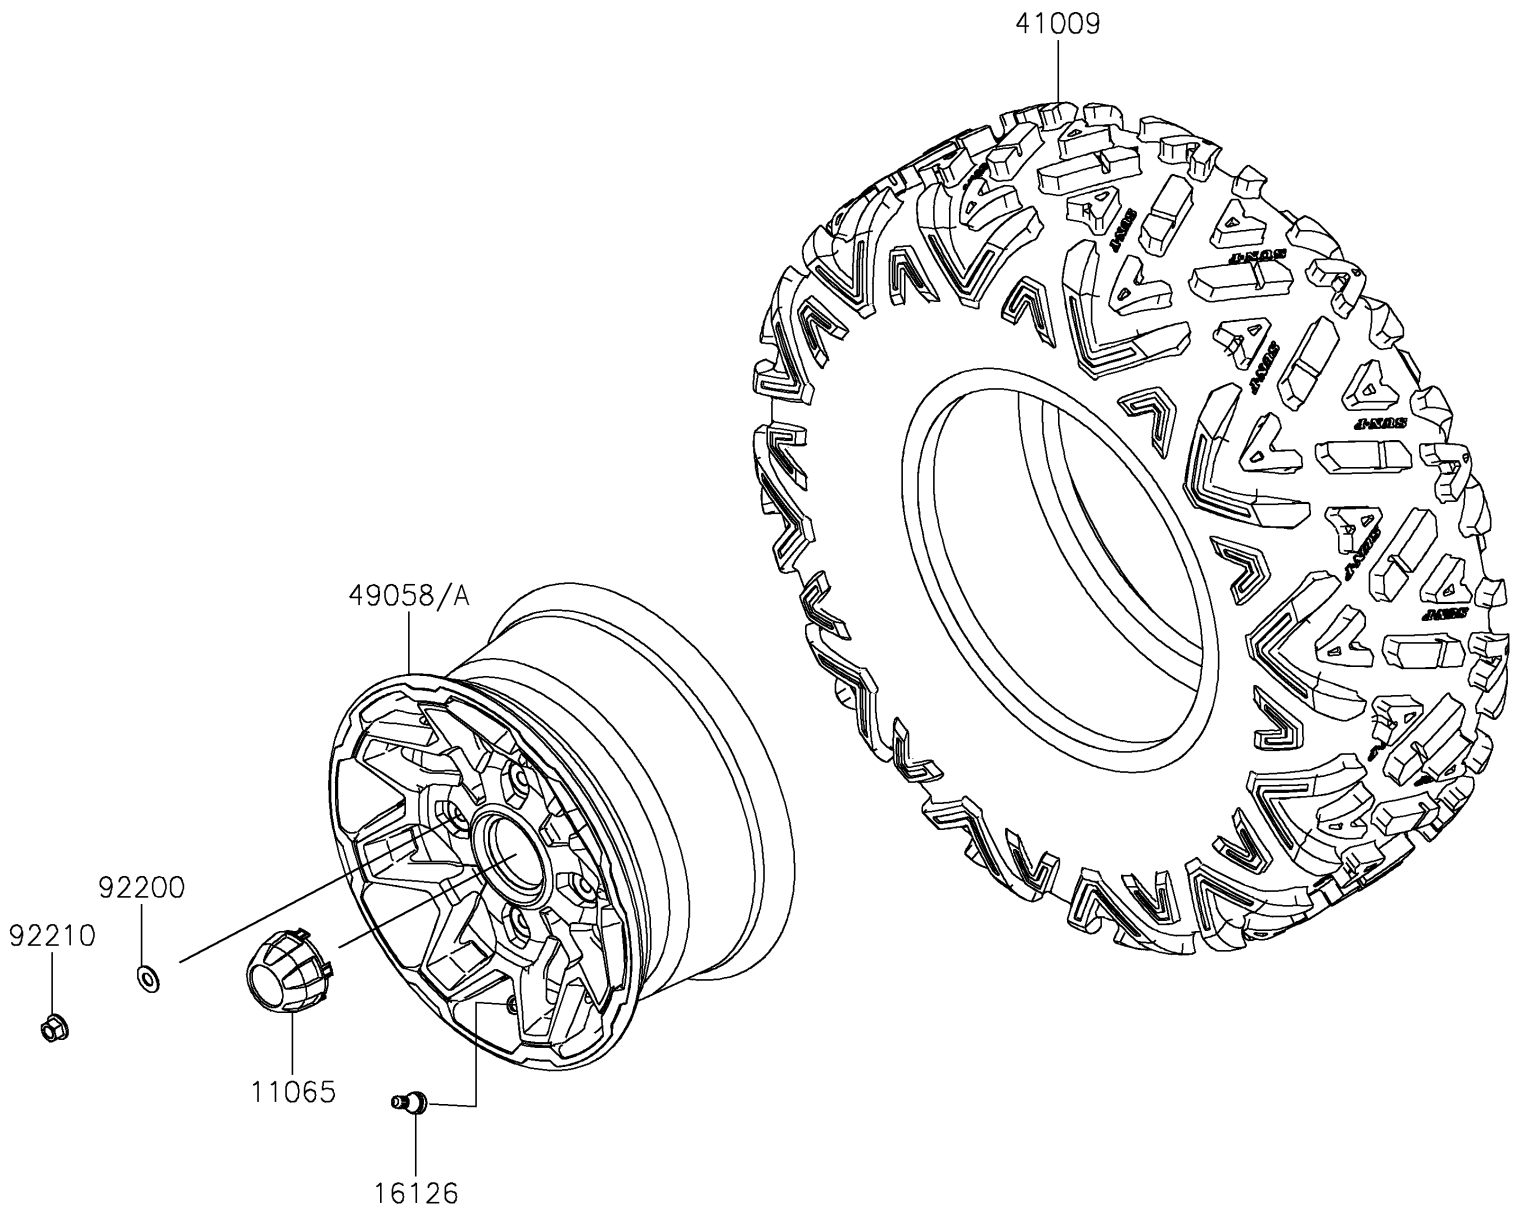

2026 RIDGE HVAC

PARTS DIAGRAM

Wheels/Tires

F2210

2026 RIDGE HVAC

PARTS LIST

Wheels/Tires

ITEM NAME	PART NUMBER	QUANTITY
CAP,WHEEL (Ref # 11065)	11065-1341	4
VALVE (Ref # 16126)	16126-4001	4
TIRE,30X10R14 8PR,SUNF POWER (Ref # 41009)	41009-0963	4
WHEEL,BLACK (Ref # 49058)	49058-0726-31D	4
WASHER,12.1X25X1.6 (Ref # 92200)	92200-0455	16
NUT,FLANGED,12MM (Ref # 92210)	92210-1932	16