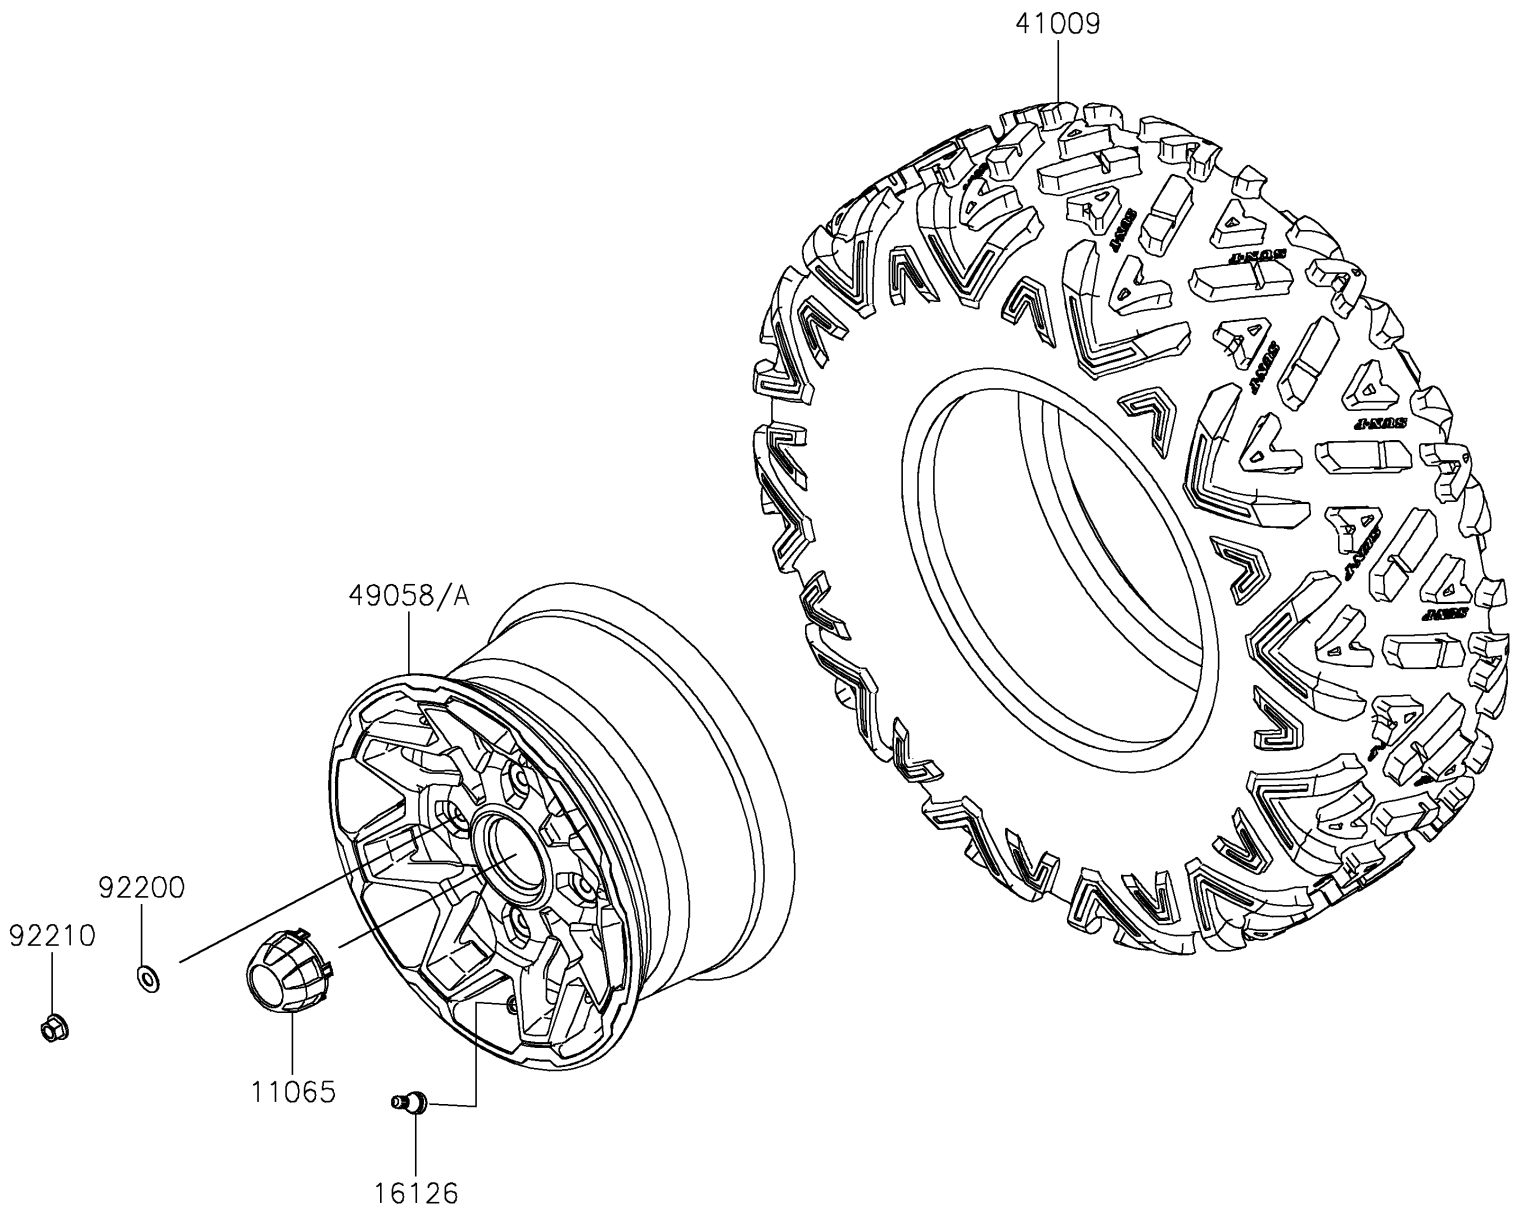

## PARTS DIAGRAM

### Wheels/Tires

F2210

## PARTS LIST

### Wheels/Tires

ITEM NAME	PART NUMBER	QUANTITY
CAP,WHEEL (Ref # 11065)	11065-1341	4
VALVE (Ref # 16126)	16126-4001	4
TIRE,30X10R14 8PR,SUNF POWER (Ref # 41009)	41009-0963	4
WHEEL,BLACK (Ref # 49058)	49058-0726-31D	4
WHEEL,FR,F.S.BLACK (Ref # 49058A)	49058-0798-397	4
WASHER,12.1X25X1.6 (Ref # 92200)	92200-0455	16
NUT,FLANGED,12MM (Ref # 92210)	92210-1932	16