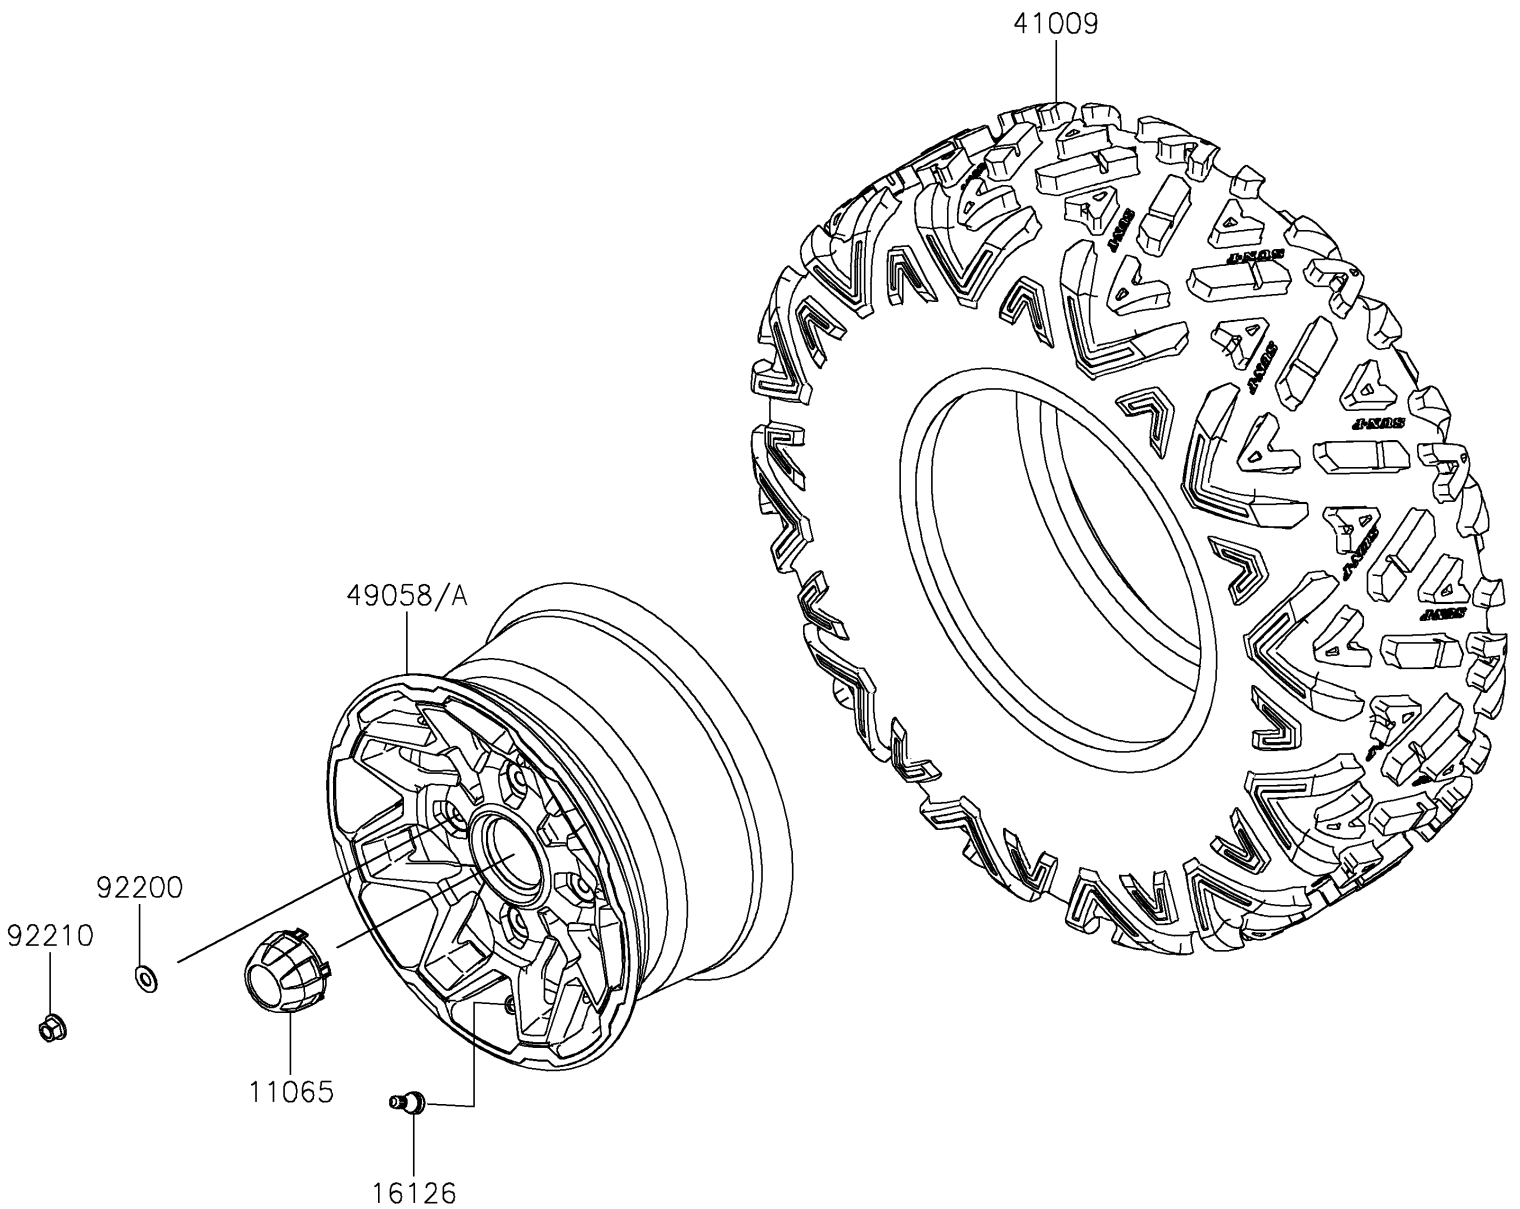

2026 RIDGE HVAC Camo

PARTS DIAGRAM

Wheels/Tires

F2210

2026 RIDGE HVAC Camo

PARTS LIST

Wheels/Tires

ITEM NAME	PART NUMBER	QUANTITY
CAP,WHEEL (Ref # 11065)	11065-1341	4
VALVE (Ref # 16126)	16126-4001	4
TIRE,30X10R14 8PR,SUNF POWER (Ref # 41009)	41009-0963	4
WHEEL,BLACK (Ref # 49058)	49058-0726-31D	4
WHEEL,FR,F.S.BLACK (Ref # 49058A)	49058-0798-397	4
WASHER,12.1X25X1.6 (Ref # 92200)	92200-0455	16
NUT,FLANGED,12MM (Ref # 92210)	92210-1932	16