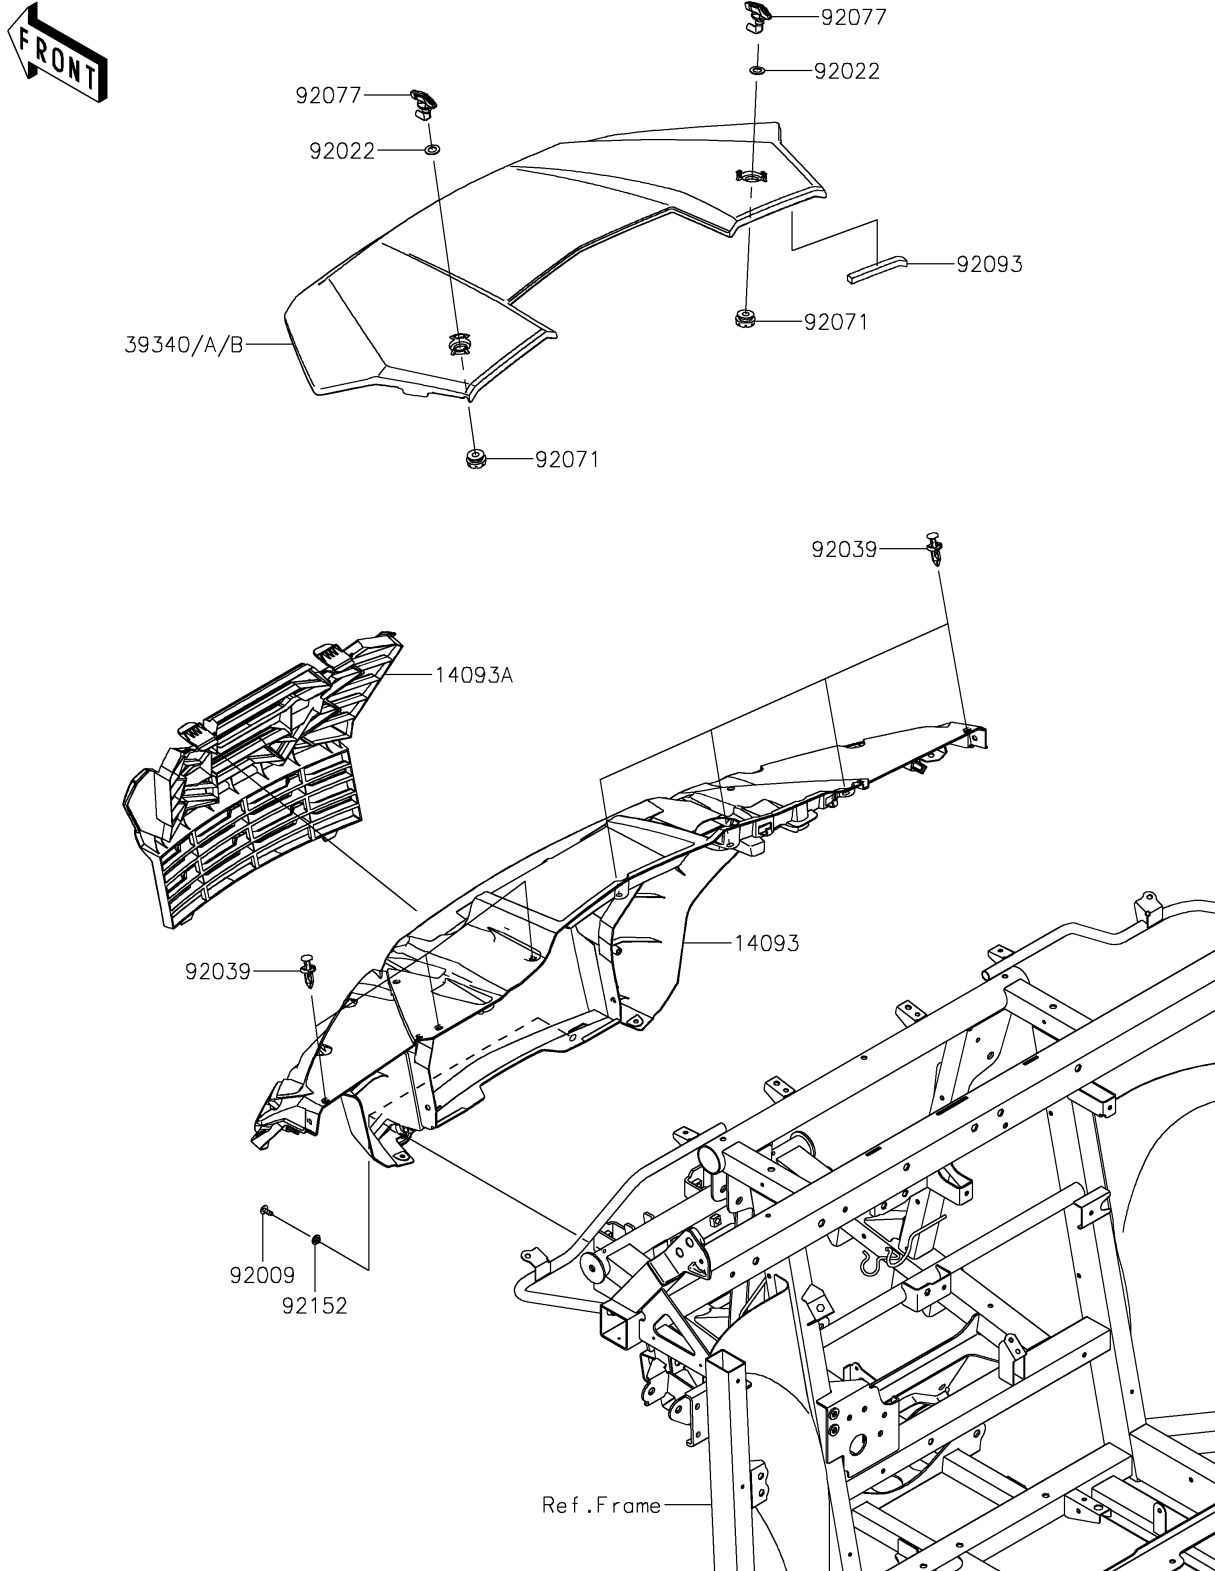

2026 RIDGE® HVAC

PARTS DIAGRAM

Front Fender(s)

F2171

2026 RIDGE® HVAC

PARTS LIST

Front Fender(s)

ITEM NAME	PART NUMBER	QUANTITY
COVER,FRONT GUARD,BLACK (Ref # 14093)	14093-1308-6Z	1
COVER,FR GRILLE (Ref # 14093A)	14093-1309	1
HOOD,M.B.GRAY (Ref # 39340A)	39340-0002-75E	1
HOOD,M.M.W.BEIGE (Ref # 39340B)	39340-0002-75J	1
SCREW,TAPPING,6X16 (Ref # 92009)	92009-1166	2
WASHER,12.5X22X1.2 (Ref # 92022)	92022-072	2
RIVET (Ref # 92039)	92039-0776	7
GROMMET (Ref # 92071)	92071-0746	2
KNOB (Ref # 92077)	92077-0033	2
SEAL,10X10X110 (Ref # 92093)	92093-0785	1
COLLAR,6.3X9.5X4.1 (Ref # 92152)	92152-1571	2