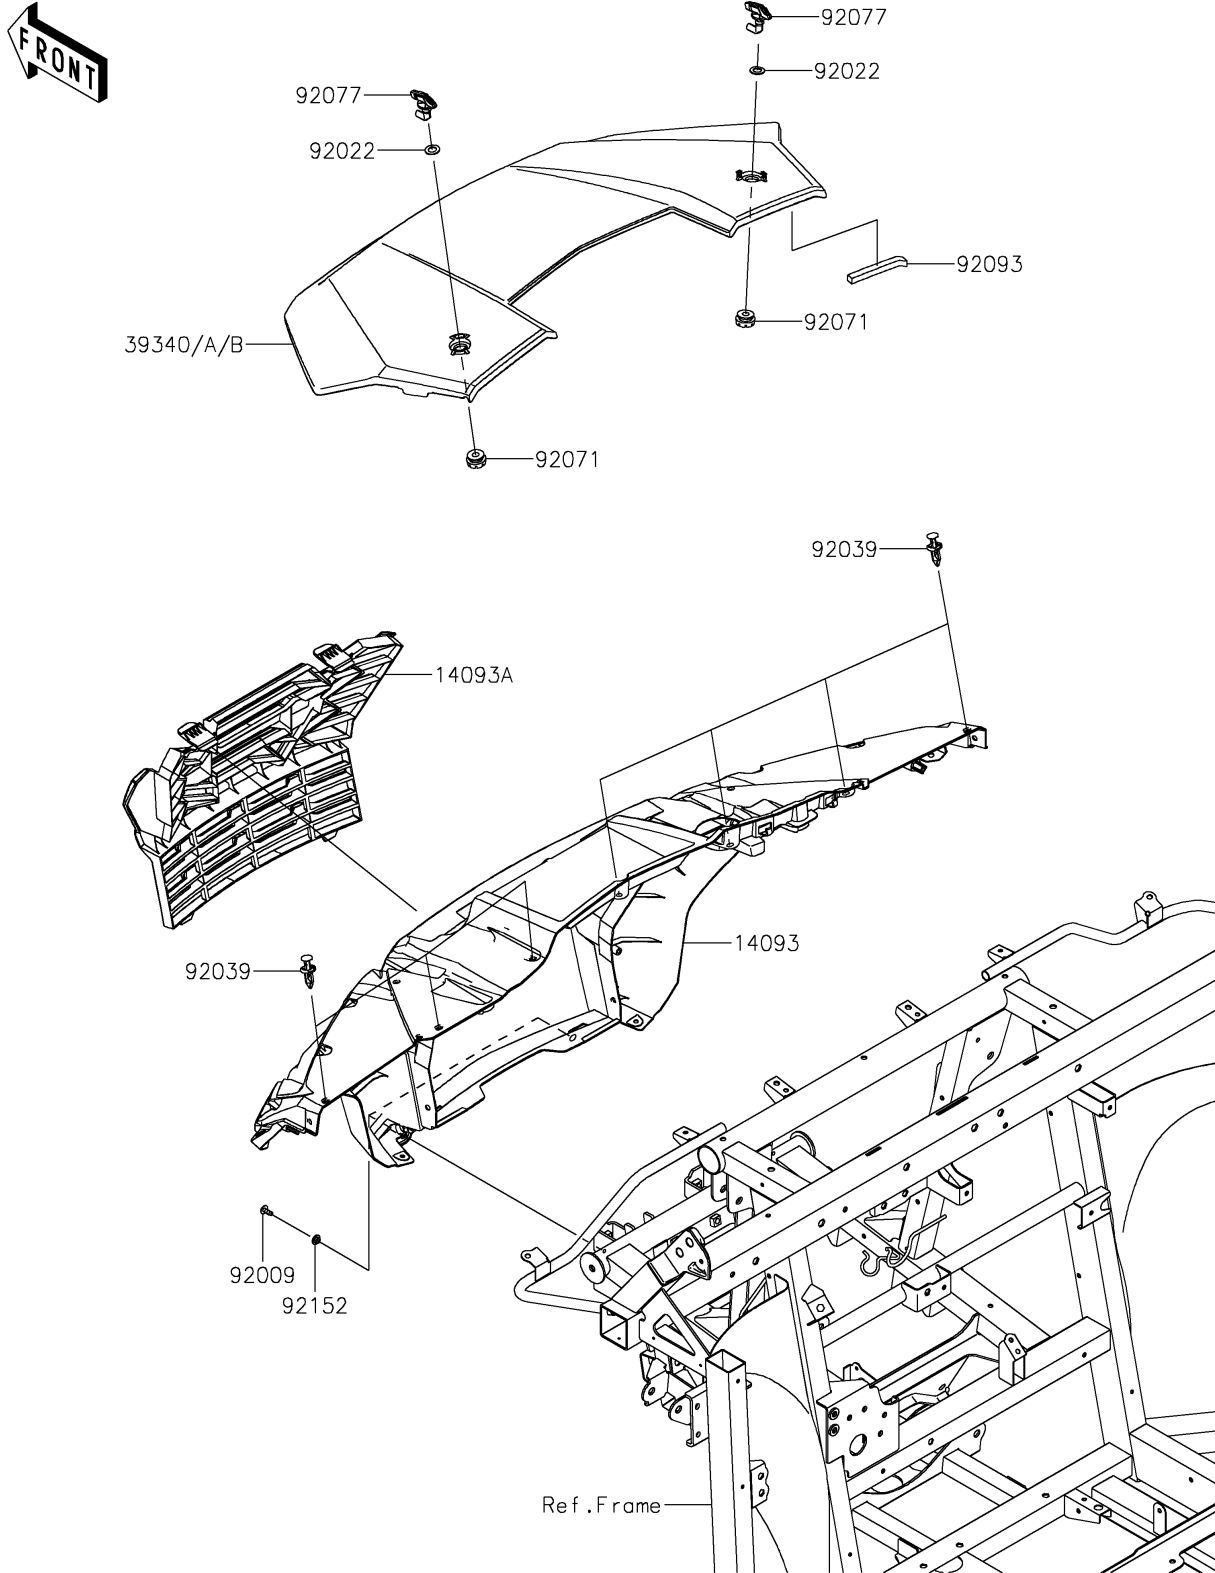

2026 RIDGE® HVAC

PARTS DIAGRAM

Front Fender(s)

F2171

2026 RIDGE® HVAC

PARTS LIST

Front Fender(s)

ITEM NAME	PART NUMBER	QUANTITY
COVER,FRONT GUARD,BLACK (Ref # 14093)	14093-1308-6Z	1
COVER,FR GRILLE (Ref # 14093A)	14093-1309	1
HOOD,M.B.GRAY (Ref # 39340A)	39340-0002-75E	1
HOOD,M.M.W.BEIGE (Ref # 39340B)	39340-0002-75J	1
SCREW,TAPPING,6X16 (Ref # 92009)	92009-1166	2
WASHER,12.5X22X1.2 (Ref # 92022)	92022-072	2
RIVET (Ref # 92039)	92039-0776	7
GROMMET (Ref # 92071)	92071-0746	2
KNOB (Ref # 92077)	92077-0033	2
SEAL,10X10X110 (Ref # 92093)	92093-0785	1
COLLAR,6.3X9.5X4.1 (Ref # 92152)	92152-1571	2