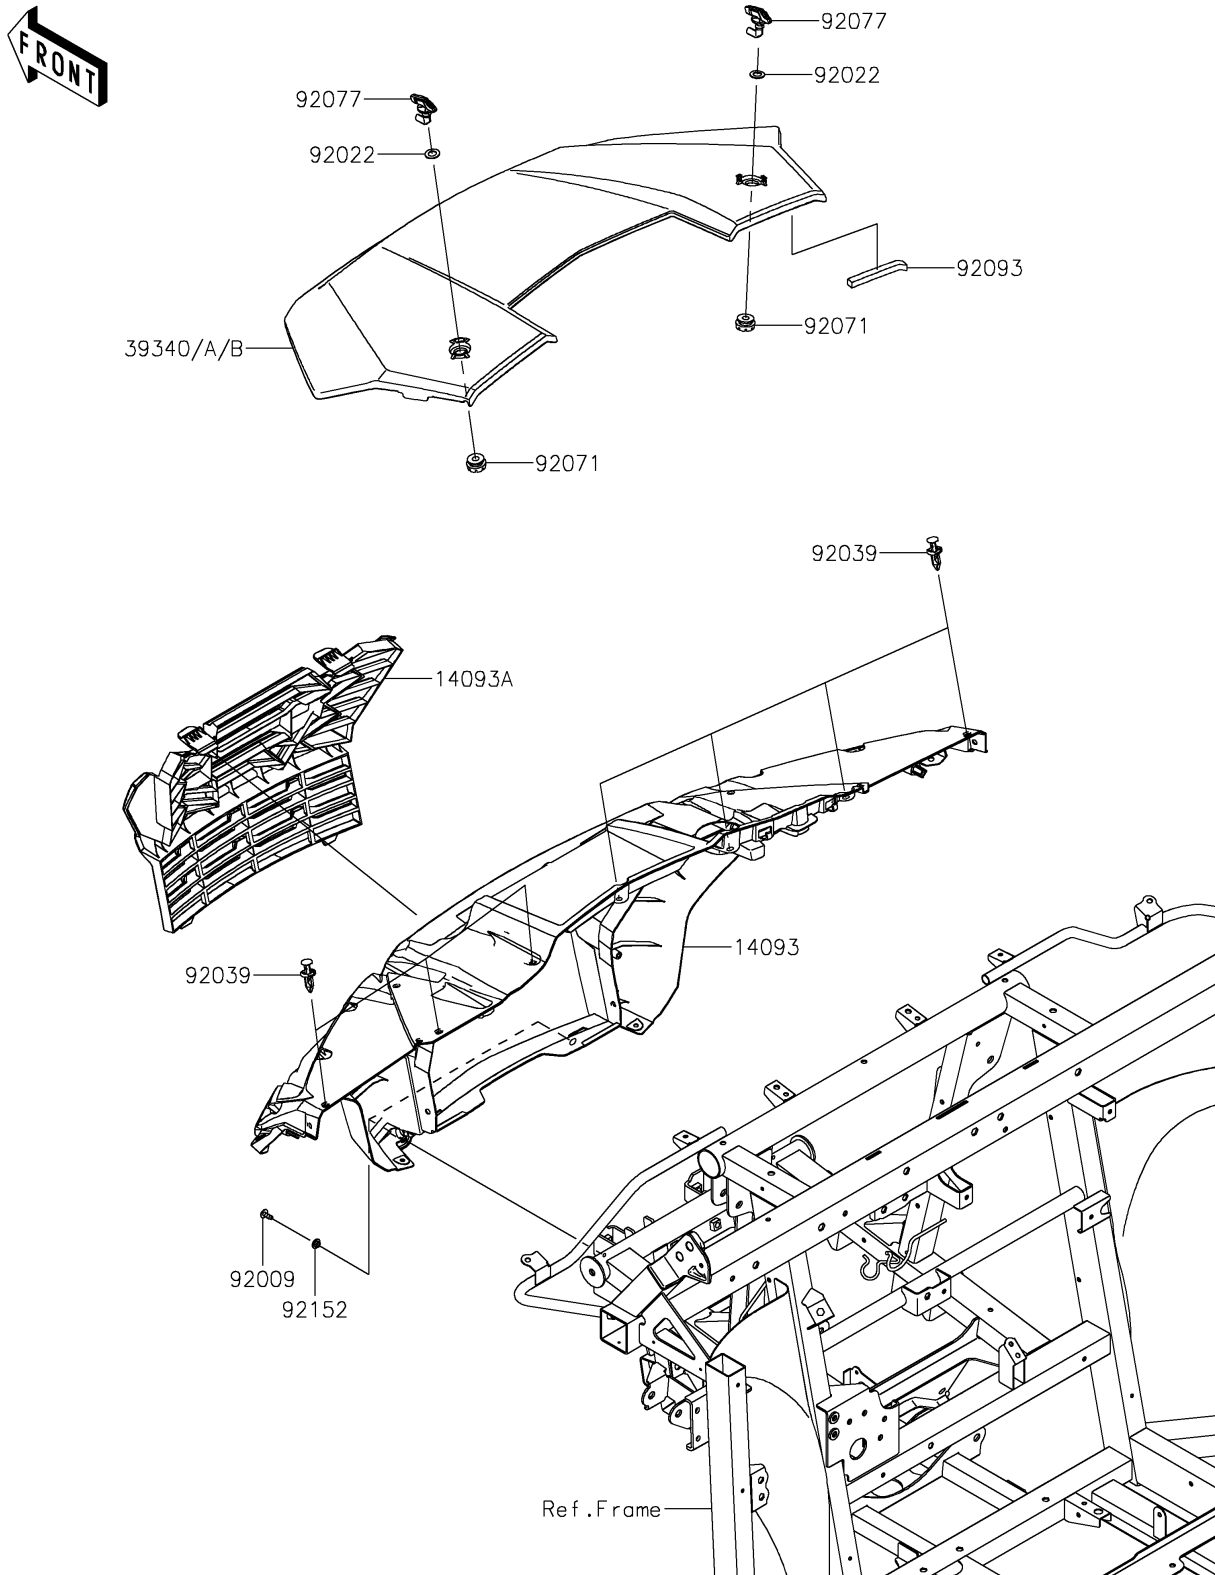

2026 RIDGE® HVAC CAMO

PARTS DIAGRAM

Front Fender(s)

F2171

2026 RIDGE® HVAC CAMO

PARTS LIST

Front Fender(s)

ITEM NAME	PART NUMBER	QUANTITY
COVER,FRONT GUARD,BLACK (Ref # 14093)	14093-1308-6Z	1
COVER,FR GRILLE (Ref # 14093A)	14093-1309	1
HOOD,CAMOUFLAGE (Ref # 39340)	39340-0002-72X	1
HOOD,M.B.GRAY (Ref # 39340A)	39340-0002-75E	1
HOOD,M.M.W.BEIGE (Ref # 39340B)	39340-0002-75J	1
SCREW,TAPPING,6X16 (Ref # 92009)	92009-1166	2
WASHER,12.5X22X1.2 (Ref # 92022)	92022-072	2
RIVET (Ref # 92039)	92039-0776	7
GROMMET (Ref # 92071)	92071-0746	2
KNOB (Ref # 92077)	92077-0033	2
SEAL,10X10X110 (Ref # 92093)	92093-0785	1
COLLAR,6.3X9.5X4.1 (Ref # 92152)	92152-1571	2