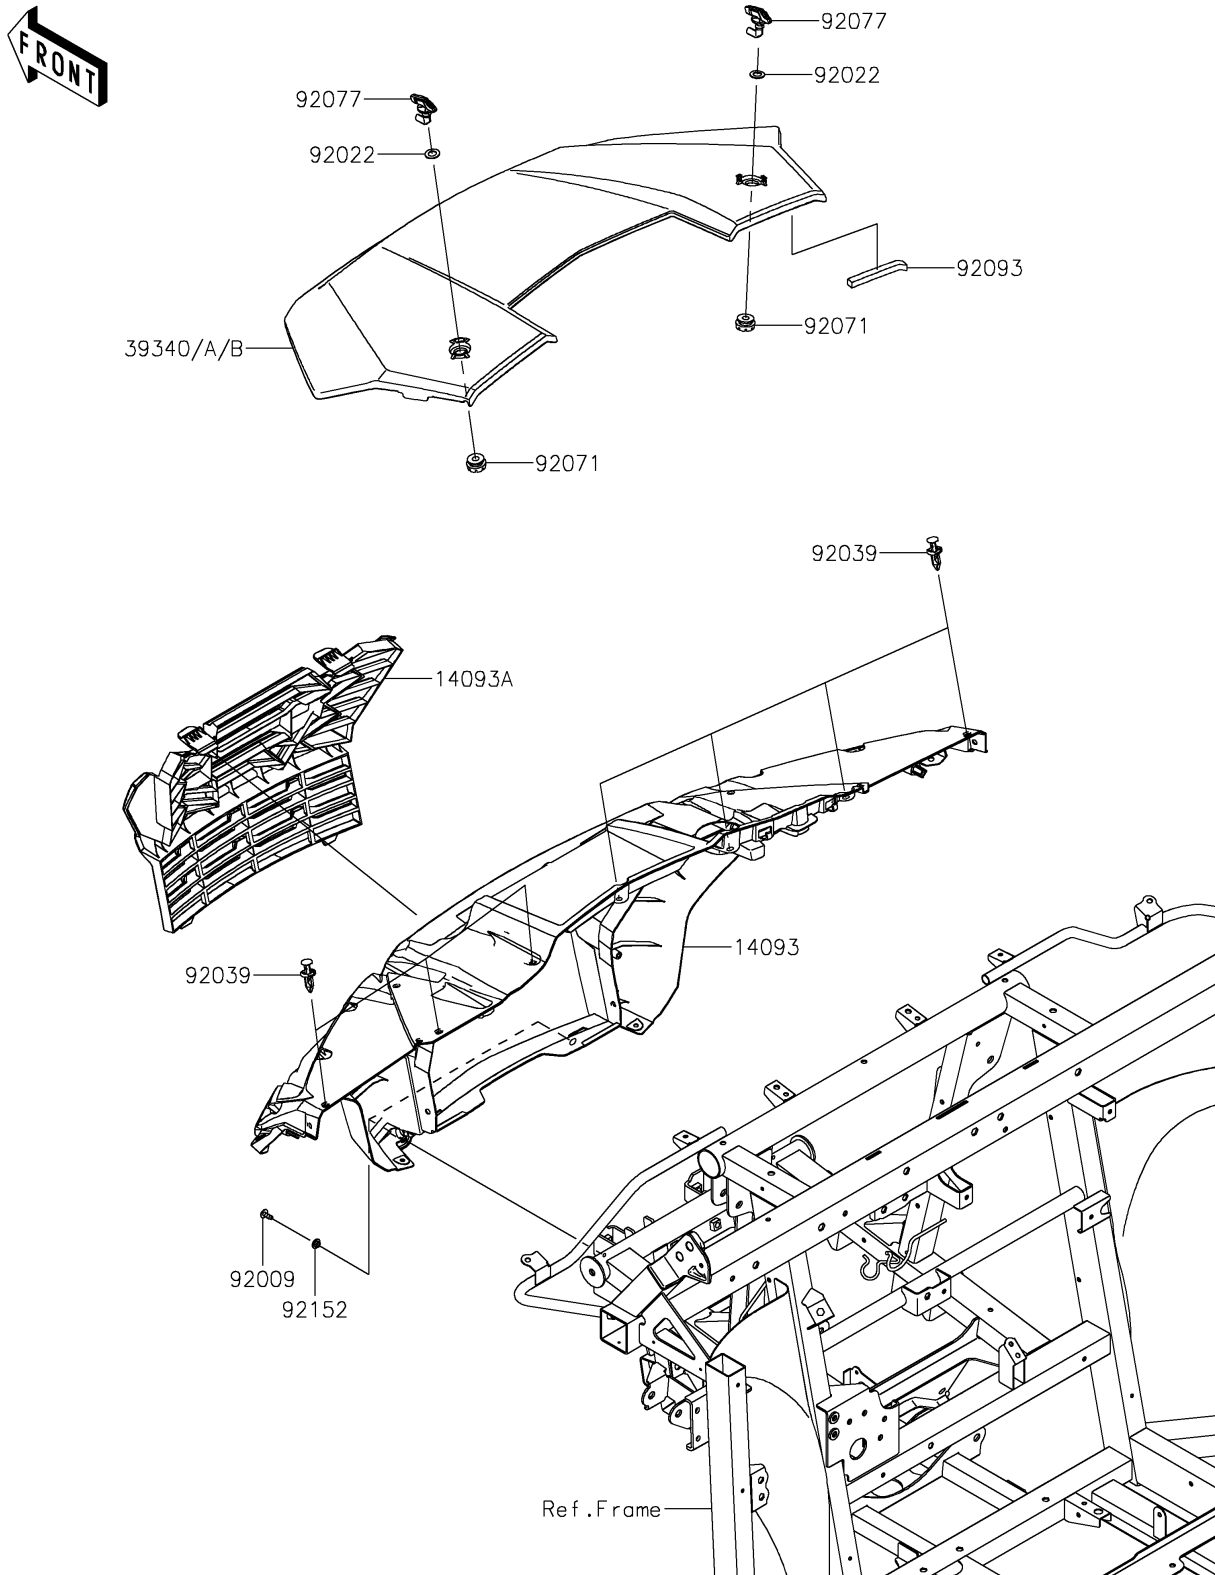

2026 RIDGE HVAC Camo

PARTS DIAGRAM

Front Fender(s)

F2171

2026 RIDGE HVAC Camo

PARTS LIST

Front Fender(s)

ITEM NAME	PART NUMBER	QUANTITY
COVER,FRONT GUARD,BLACK (Ref # 14093)	14093-1308-6Z	1
COVER,FR GRILLE (Ref # 14093A)	14093-1309	1
HOOD,CAMOUFLAGE (Ref # 39340)	39340-0002-72X	1
HOOD,M.B.GRAY (Ref # 39340A)	39340-0002-75E	1
HOOD,M.M.W.BEIGE (Ref # 39340B)	39340-0002-75J	1
SCREW,TAPPING,6X16 (Ref # 92009)	92009-1166	2
WASHER,12.5X22X1.2 (Ref # 92022)	92022-072	2
RIVET (Ref # 92039)	92039-0776	7
GROMMET (Ref # 92071)	92071-0746	2
KNOB (Ref # 92077)	92077-0033	2
SEAL,10X10X110 (Ref # 92093)	92093-0785	1
COLLAR,6.3X9.5X4.1 (Ref # 92152)	92152-1571	2