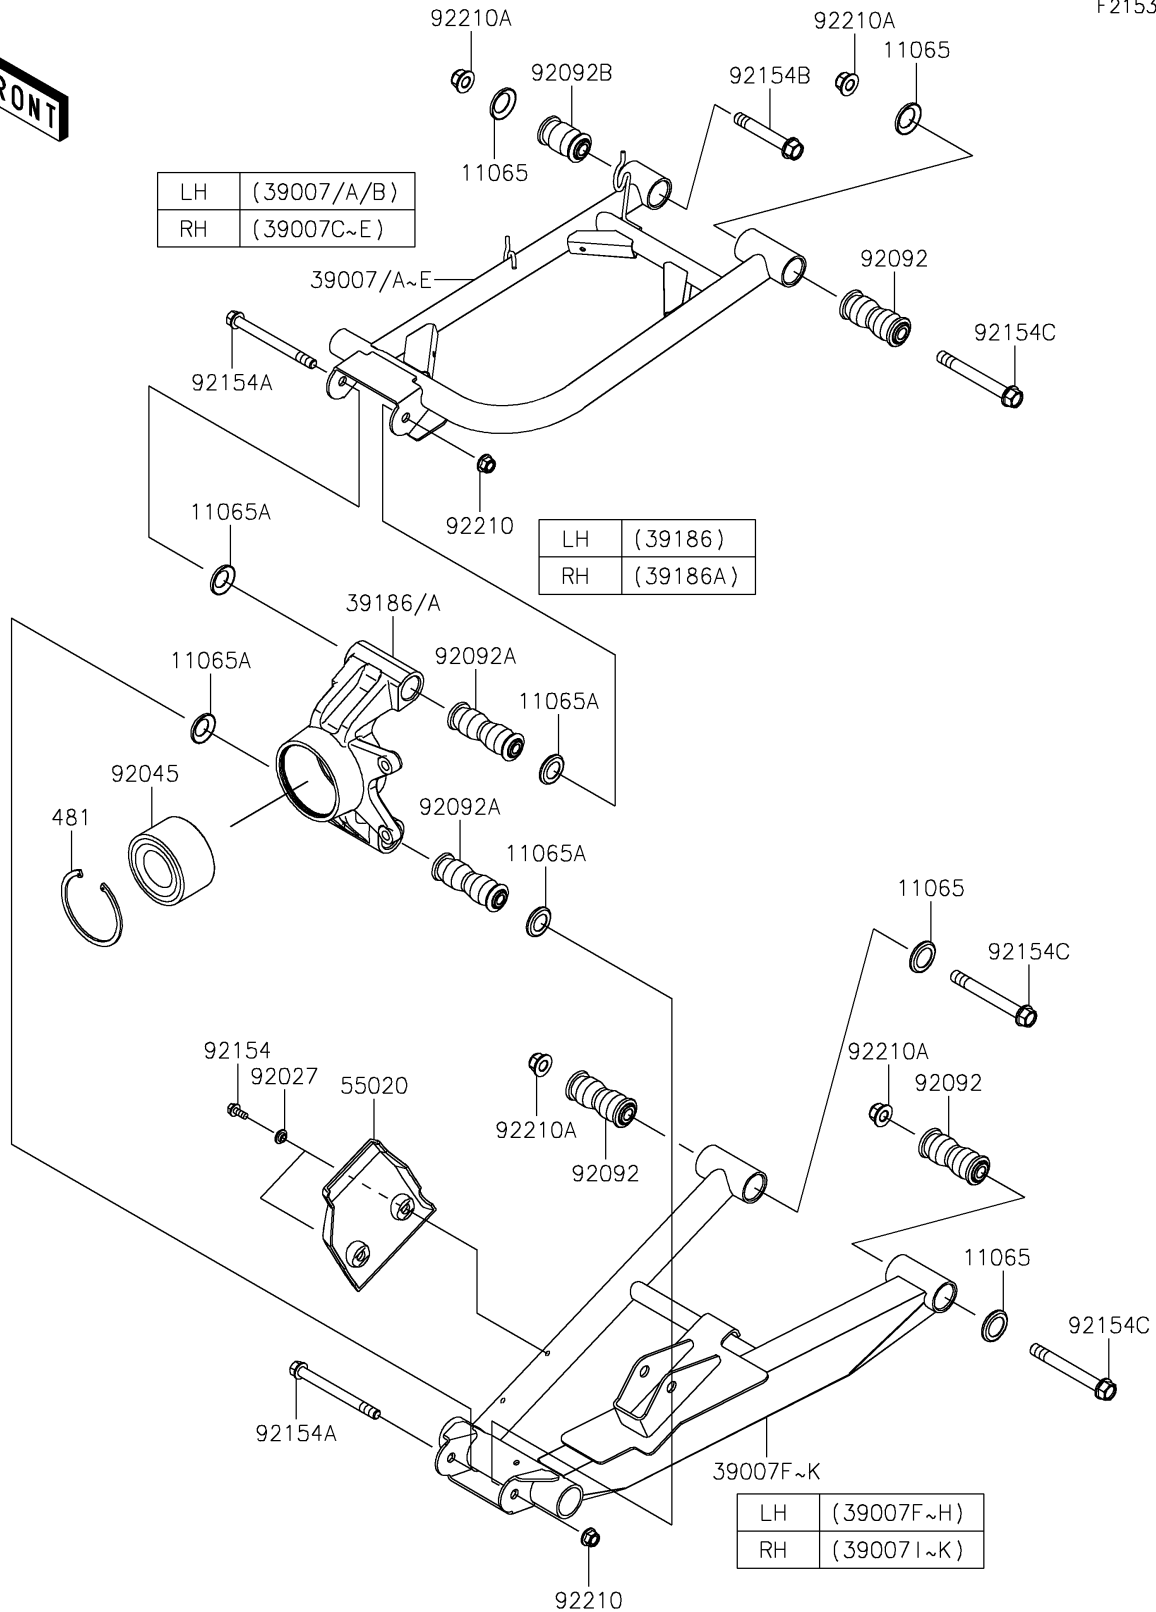

2026 RIDGE® HVAC CAMO

PARTS DIAGRAM

Rear Suspension

F2153

2026 RIDGE® HVAC CAMO

PARTS LIST

Rear Suspension

ITEM NAME	PART NUMBER	QUANTITY
CAP,ARM (Ref # 11065)	11065-0838	8
CAP (Ref # 11065A)	11065-0849	8
ARM-SUSP,RR,UPP,LH,BLACK (Ref # 39007)	39007-0491-10	1
ARM-SUSP,RR,UPP,LH,P.I.GRAY (Ref # 39007A)	39007-0491-72D	1
ARM-SUSP,RR,UPP,LH,P.W.BEIGE (Ref # 39007B)	39007-0491-75K	1
ARM-SUSP,RR,UPP,RH,BLACK (Ref # 39007C)	39007-0492-10	1
ARM-SUSP,RR,UPP,RH,P.I.GRAY (Ref # 39007D)	39007-0492-72D	1
ARM-SUSP,RR,UPP,RH,P.W.BEIGE (Ref # 39007E)	39007-0492-75K	1
ARM-SUSP,RR,LWR,LH,BLACK (Ref # 39007F)	39007-0493-10	1
ARM-SUSP,RR,LWR,LH,P.I.GRAY (Ref # 39007G)	39007-0493-72D	1
ARM-SUSP,RR,LWR,LH,P.W.BEIGE (Ref # 39007H)	39007-0493-75K	1
ARM-SUSP,RR,LWR,RH,BLACK (Ref # 39007I)	39007-0494-10	1
ARM-SUSP,RR,LWR,RH,P.I.GRAY (Ref # 39007J)	39007-0494-72D	1
ARM-SUSP,RR,LWR,RH,P.W.BEIGE (Ref # 39007K)	39007-0494-75K	1
KNUCKLE,RR,LH (Ref # 39186)	39186-0337	1
KNUCKLE,RR,RH (Ref # 39186A)	39186-0338	1
GUARD,RR CVJ (Ref # 55020)	55020-0931	2
COLLAR,L=4.6 (Ref # 92027)	92027-1168	4
BEARING-BALL,42X80X45 (Ref # 92045)	92045-0960	2
BUSHING-RUBBER,12X20X78 (Ref # 92092)	92092-0028	6
BUSHING-RUBBER,10.1X17X88 (Ref # 92092A)	92092-0029	4
BUSHING-RUBBER (Ref # 92092B)	92092-0555	2
BOLT,6X15.6 (Ref # 92154)	92154-1250	4
BOLT,FLANGED,10X110 (Ref # 92154A)	92154-1353	4
BOLT,FLANGED,12X76.5 (Ref # 92154B)	92154-7079	2
BOLT,FLANGED,12X100 (Ref # 92154C)	92154-7081	6
NUT,LOCK,FLANGED,10MM (Ref # 92210)	92210-1081	4
NUT,LOCK,FLANGED,12MM (Ref # 92210A)	92210-1931	8
CIRCLIP-TYPE-C,80MM (Ref # 481)	481J8000	2