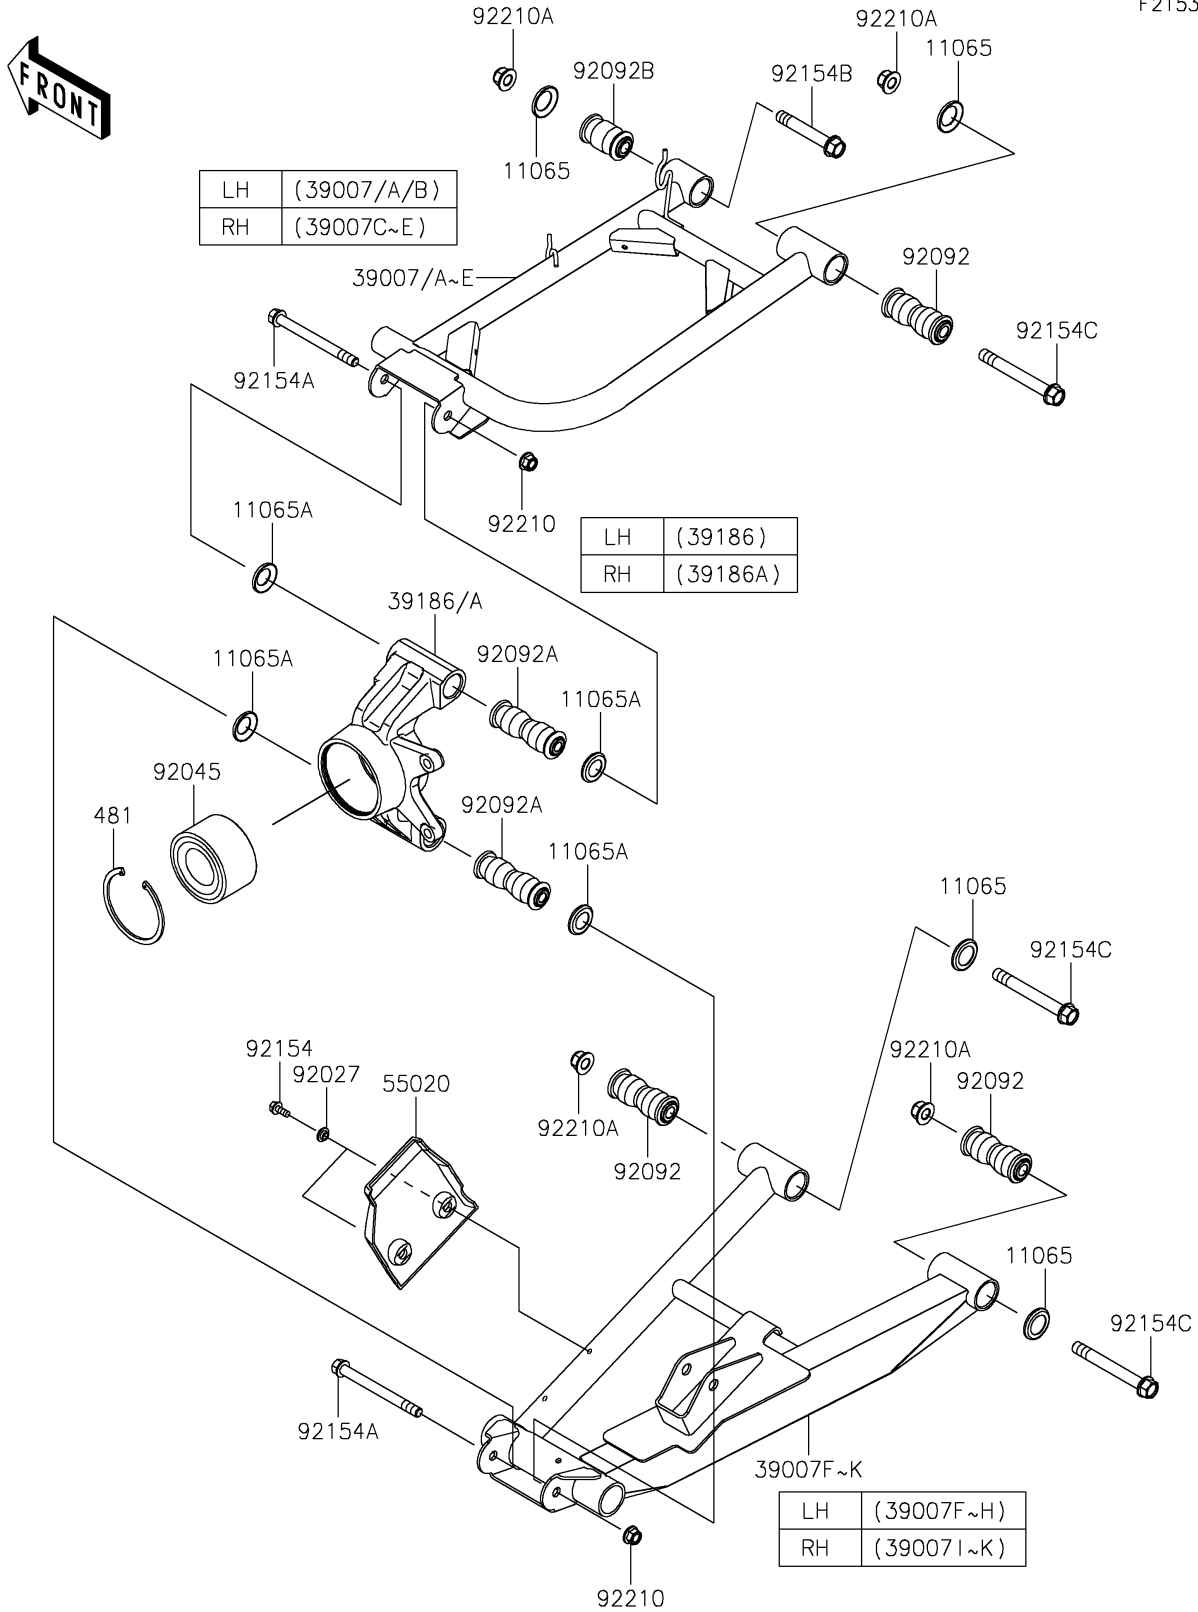

2026 RIDGE HVAC Camo

PARTS DIAGRAM

Rear Suspension

F2153

2026 RIDGE HVAC Camo

PARTS LIST

Rear Suspension

ITEM NAME	PART NUMBER	QUANTITY
CAP,ARM (Ref # 11065)	11065-0838	8
CAP (Ref # 11065A)	11065-0849	8
ARM-SUSP,RR,UPP,LH,BLACK (Ref # 39007)	39007-0491-10	1
ARM-SUSP,RR,UPP,LH,P.I.GRAY (Ref # 39007A)	39007-0491-72D	1
ARM-SUSP,RR,UPP,LH,P.W.BEIGE (Ref # 39007B)	39007-0491-75K	1
ARM-SUSP,RR,UPP,RH,BLACK (Ref # 39007C)	39007-0492-10	1
ARM-SUSP,RR,UPP,RH,P.I.GRAY (Ref # 39007D)	39007-0492-72D	1
ARM-SUSP,RR,UPP,RH,P.W.BEIGE (Ref # 39007E)	39007-0492-75K	1
ARM-SUSP,RR,LWR,LH,BLACK (Ref # 39007F)	39007-0493-10	1
ARM-SUSP,RR,LWR,LH,P.I.GRAY (Ref # 39007G)	39007-0493-72D	1
ARM-SUSP,RR,LWR,LH,P.W.BEIGE (Ref # 39007H)	39007-0493-75K	1
ARM-SUSP,RR,LWR,RH,BLACK (Ref # 39007I)	39007-0494-10	1
ARM-SUSP,RR,LWR,RH,P.I.GRAY (Ref # 39007J)	39007-0494-72D	1
ARM-SUSP,RR,LWR,RH,P.W.BEIGE (Ref # 39007K)	39007-0494-75K	1
KNUCKLE,RR,LH (Ref # 39186)	39186-0337	1
KNUCKLE,RR,RH (Ref # 39186A)	39186-0338	1
GUARD,RR CVJ (Ref # 55020)	55020-0931	2
COLLAR,L=4.6 (Ref # 92027)	92027-1168	4
BEARING-BALL,42X80X45 (Ref # 92045)	92045-0960	2
BUSHING-RUBBER,12X20X78 (Ref # 92092)	92092-0028	6
BUSHING-RUBBER,10.1X17X88 (Ref # 92092A)	92092-0029	4
BUSHING-RUBBER (Ref # 92092B)	92092-0555	2
BOLT,6X15.6 (Ref # 92154)	92154-1250	4
BOLT,FLANGED,10X110 (Ref # 92154A)	92154-1353	4
BOLT,FLANGED,12X76.5 (Ref # 92154B)	92154-7079	2
BOLT,FLANGED,12X100 (Ref # 92154C)	92154-7081	6
NUT,LOCK,FLANGED,10MM (Ref # 92210)	92210-1081	4
NUT,LOCK,FLANGED,12MM (Ref # 92210A)	92210-1931	8
CIRCLIP-TYPE-C,80MM (Ref # 481)	481J8000	2