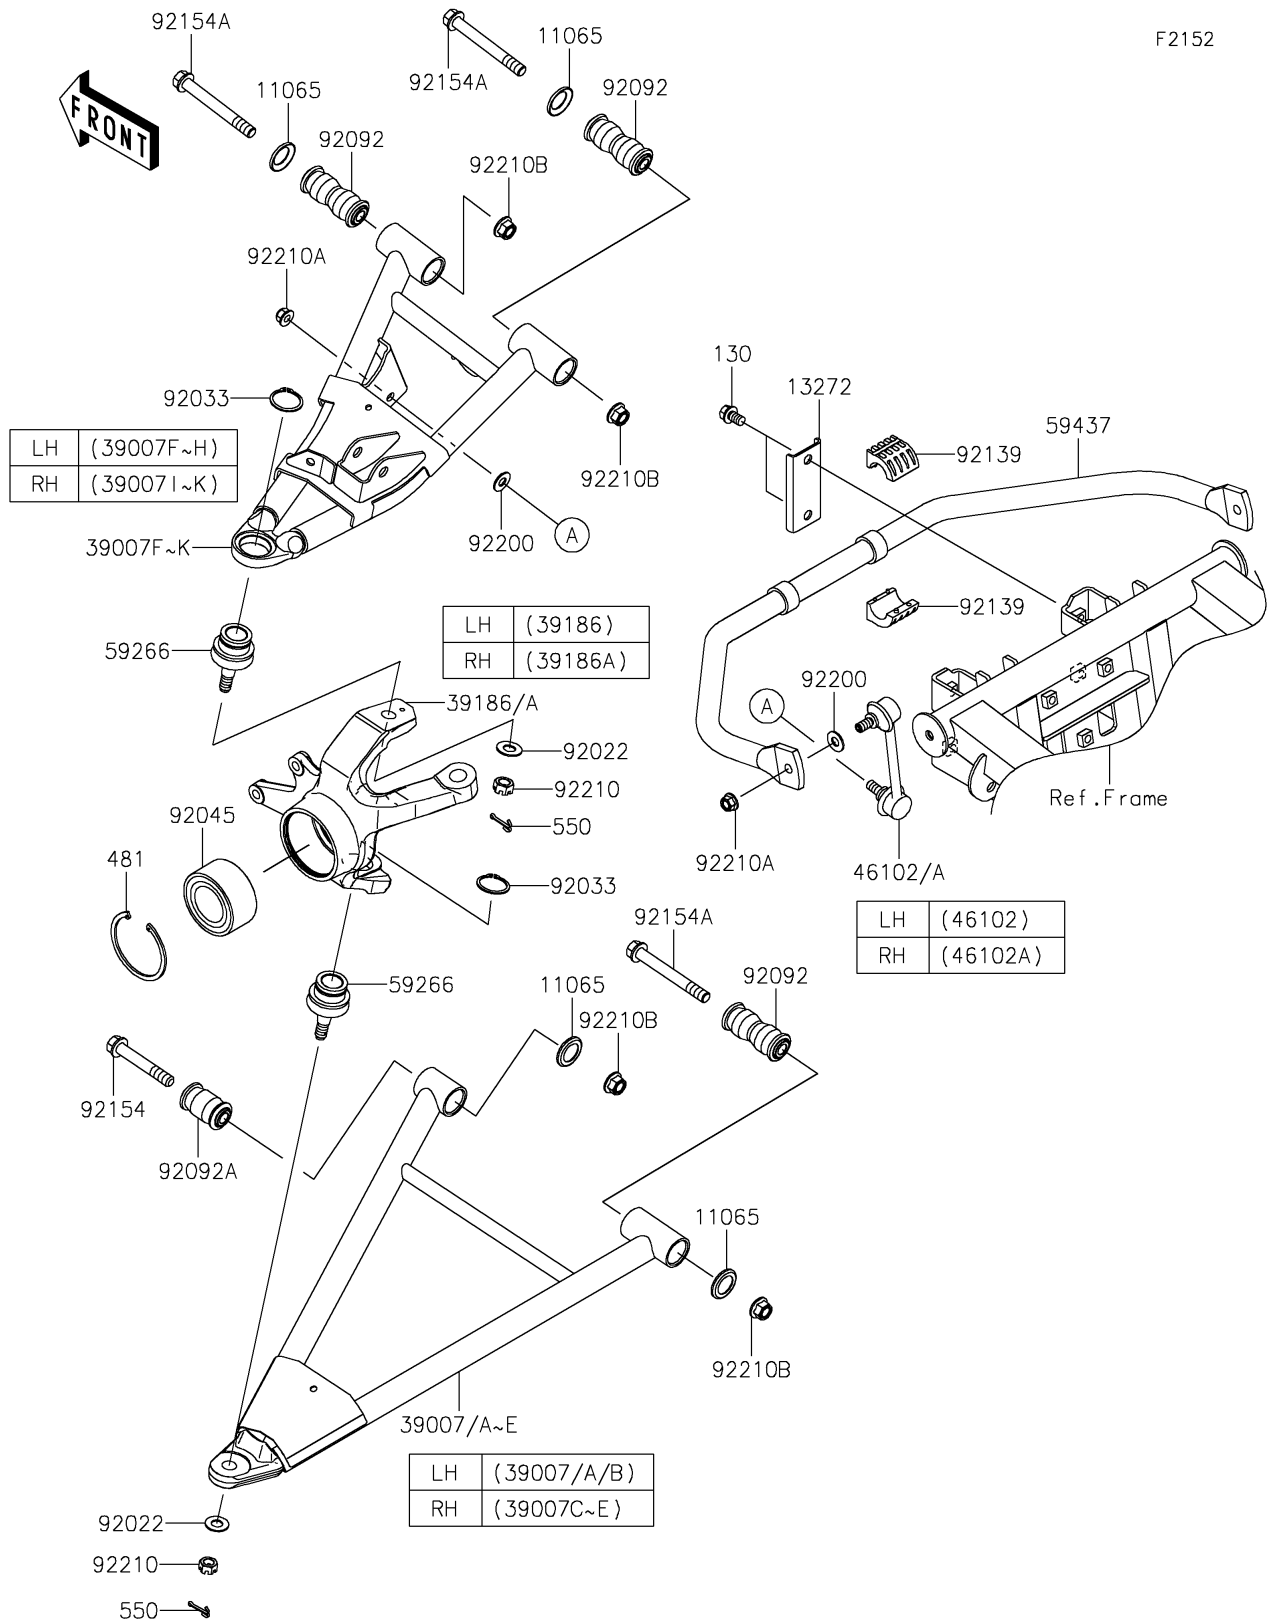

2026 RIDGE HVAC

PARTS DIAGRAM

Front Suspension

F2152

2026 RIDGE HVAC

PARTS LIST

Front Suspension

ITEM NAME	PART NUMBER	QUANTITY
CAP,ARM (Ref # 11065)	11065-0838	8
PLATE,FR STABILIZER (Ref # 13272)	13272-7216	2
ARM-SUSP,FR,LWR,LH,P.I.GRAY (Ref # 39007A)	39007-0489-72D	1
ARM-SUSP,FR,LWR,LH,P.W.BEIGE (Ref # 39007B)	39007-0489-75K	1
ARM-SUSP,FR,LWR,RH,P.I.GRAY (Ref # 39007D)	39007-0490-72D	1
ARM-SUSP,FR,LWR,RH,P.W.BEIGE (Ref # 39007E)	39007-0490-75K	1
ARM-SUSP,FR,UPP,LH,P.I.GRAY (Ref # 39007G)	39007-0528-72D	1
ARM-SUSP,FR,UPP,LH,P.W.BEIGE (Ref # 39007H)	39007-0528-75K	1
ARM-SUSP,FR,UPP,RH,P.I.GRAY (Ref # 39007J)	39007-0529-72D	1
ARM-SUSP,FR,UPP,RH,P.W.BEIGE (Ref # 39007K)	39007-0529-75K	1
KNUCKLE,FR,LH (Ref # 39186)	39186-0335	1
KNUCKLE,FR,RH (Ref # 39186A)	39186-0336	1
ROD,STABILIZER,LH (Ref # 46102)	46102-0689	1
ROD,STABILIZER,RH (Ref # 46102A)	46102-0690	1
JOINT-BALL (Ref # 59266)	59266-0711	4
STABILIZER,FR (Ref # 59437)	59437-0036	1
WASHER (Ref # 92022)	92022-1831	4
RING-SNAP,C-TYPE,32MM (Ref # 92033)	92033-1262	4
BEARING-BALL,40X74X36 (Ref # 92045)	92045-0919	2
BUSHING-RUBBER,12X20X78 (Ref # 92092)	92092-0028	6
BUSHING-RUBBER (Ref # 92092A)	92092-0555	2
BUSHING (Ref # 92139)	92139-1352	4
BOLT,FLANGED,12X76.5 (Ref # 92154)	92154-7079	2
BOLT,FLANGED,12X100 (Ref # 92154A)	92154-7081	6
WASHER,10.3X23X1.6 (Ref # 92200)	92200-0724	4
NUT,CASTLE,12MM (Ref # 92210)	92210-0395	4
NUT,LOCK,FLANGED,10MM (Ref # 92210A)	92210-1080	4
NUT,LOCK,FLANGED,12MM (Ref # 92210B)	92210-1931	8
BOLT-FLANGED,10X16 (Ref # 130)	130CA1016	4

2026 RIDGE HVAC

PARTS LIST

Front Suspension

ITEM NAME	PART NUMBER	QUANTITY
CIRCLIP-TYPE-C (Ref # 481)	481J7500	2
PIN-COTTER,3.0X25 (Ref # 550)	550AA3025	4