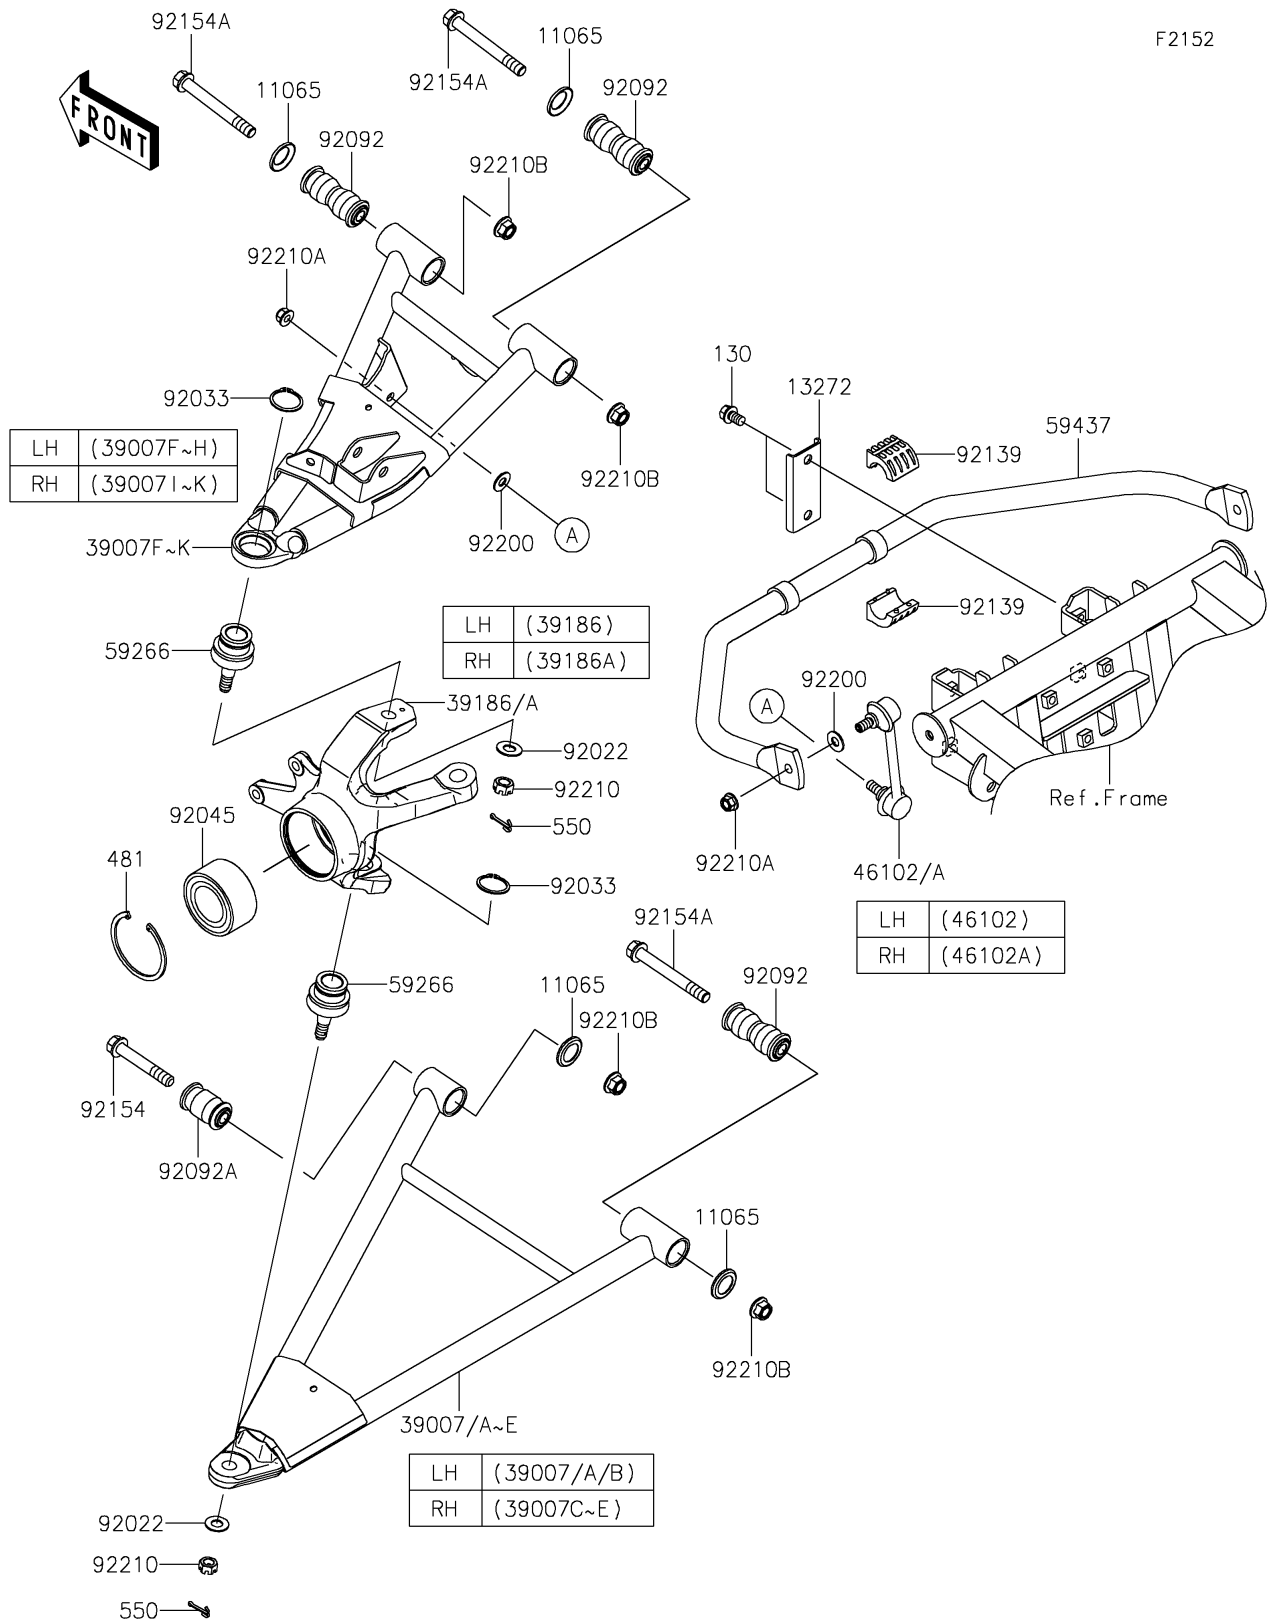

2026 RIDGE® HVAC CAMO

PARTS DIAGRAM

Front Suspension

F2152