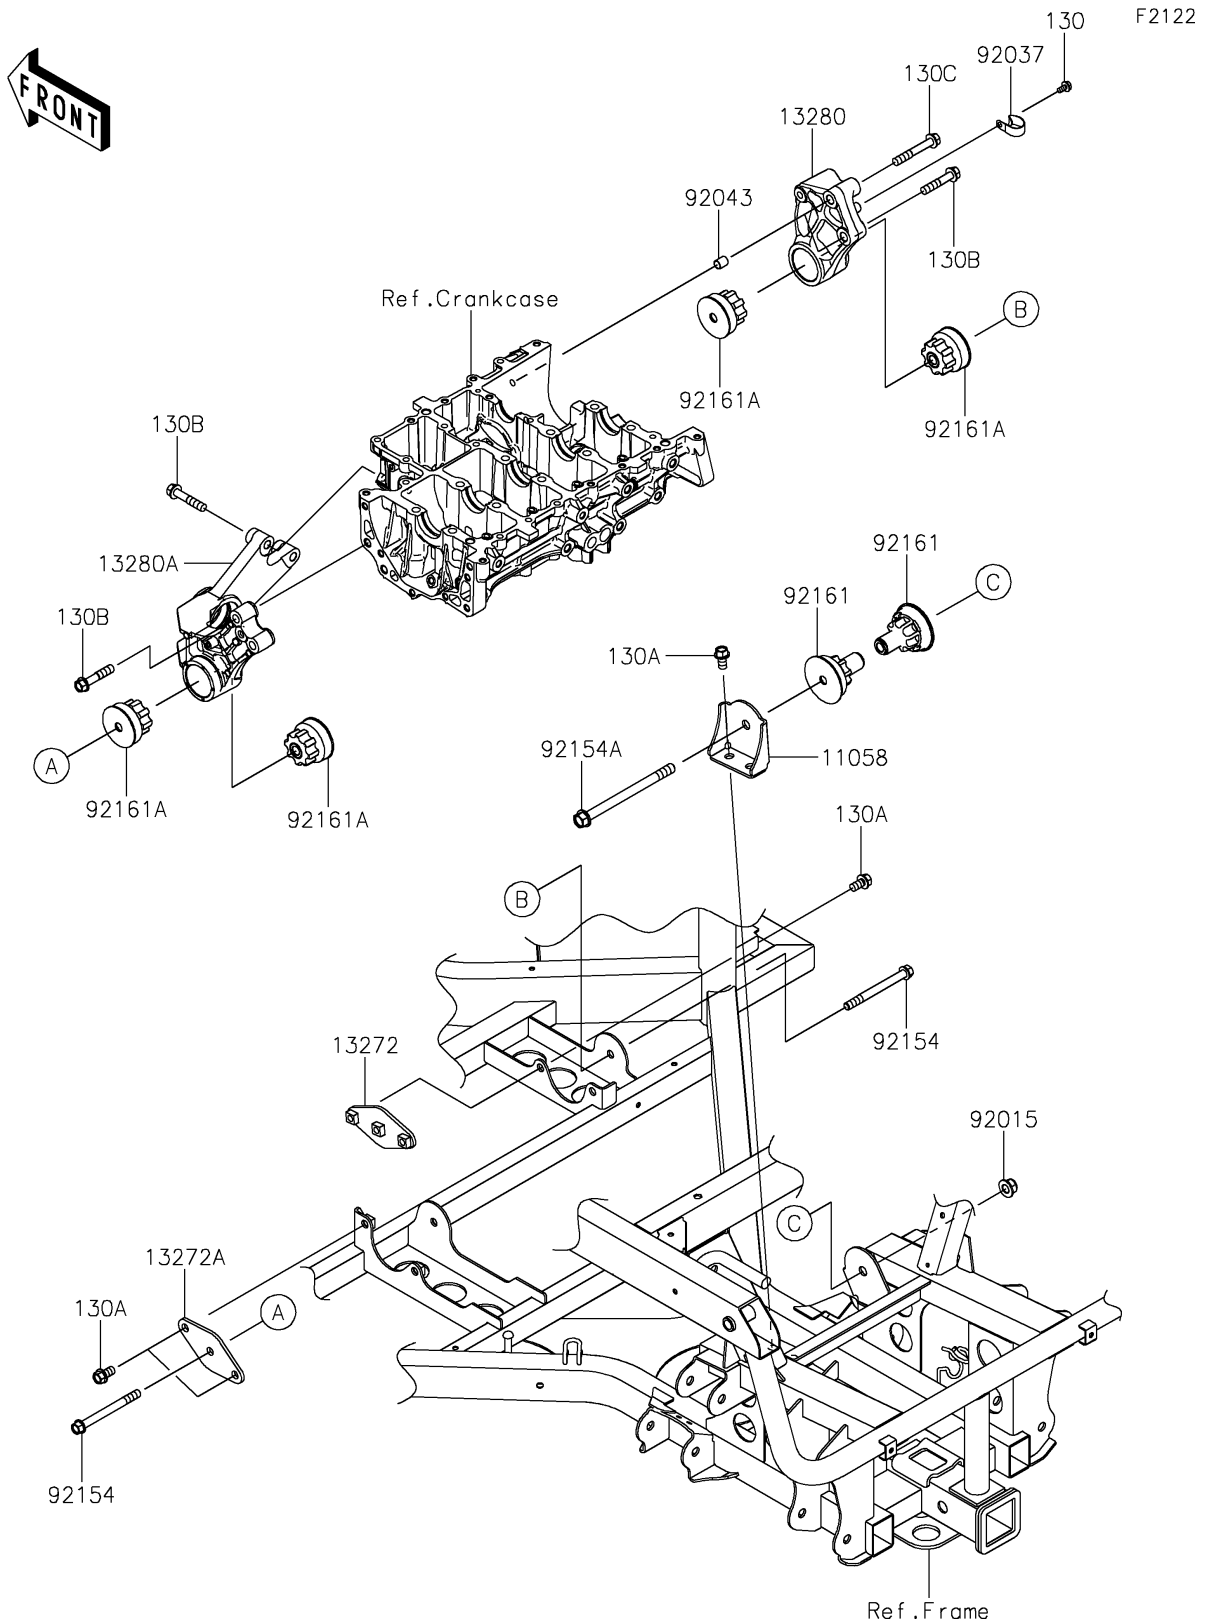

2026 RIDGE® HVAC

PARTS DIAGRAM

Engine Mount

2026 RIDGE® HVAC

PARTS LIST

Engine Mount

ITEM NAME	PART NUMBER	QUANTITY
BRACKET,MOUNT ENGINE,RR (Ref # 11058)	11058-0118	1
PLATE,MOUNT ENGINE,RH (Ref # 13272)	13272-4071	1
PLATE,MOUNT ENGINE,LH (Ref # 13272A)	13272-4202	1
HOLDER,RH (Ref # 13280)	13280-1350	1
HOLDER,LH (Ref # 13280A)	13280-1407	1
NUT,LOCK,FLANGED,12MM (Ref # 92015)	92015-1433	1
CLAMP (Ref # 92037)	92037-1993	1
PIN,10.1X12X14 (Ref # 92043)	92043-4009	2
BOLT,FLANGED,10X105 (Ref # 92154)	92154-1132	2
BOLT,FLANGED,12X160 (Ref # 92154A)	92154-3916	1
DAMPER (Ref # 92161)	92161-2171	2
DAMPER (Ref # 92161A)	92161-2485	4
BOLT-FLANGED,6X12 (Ref # 130)	130BA0612	1
BOLT-FLANGED,10X18 (Ref # 130A)	130CA1018	6
BOLT-FLANGED,10X50 (Ref # 130B)	130CA1050	5
BOLT-FLANGED,10X65 (Ref # 130C)	130CA1065	1