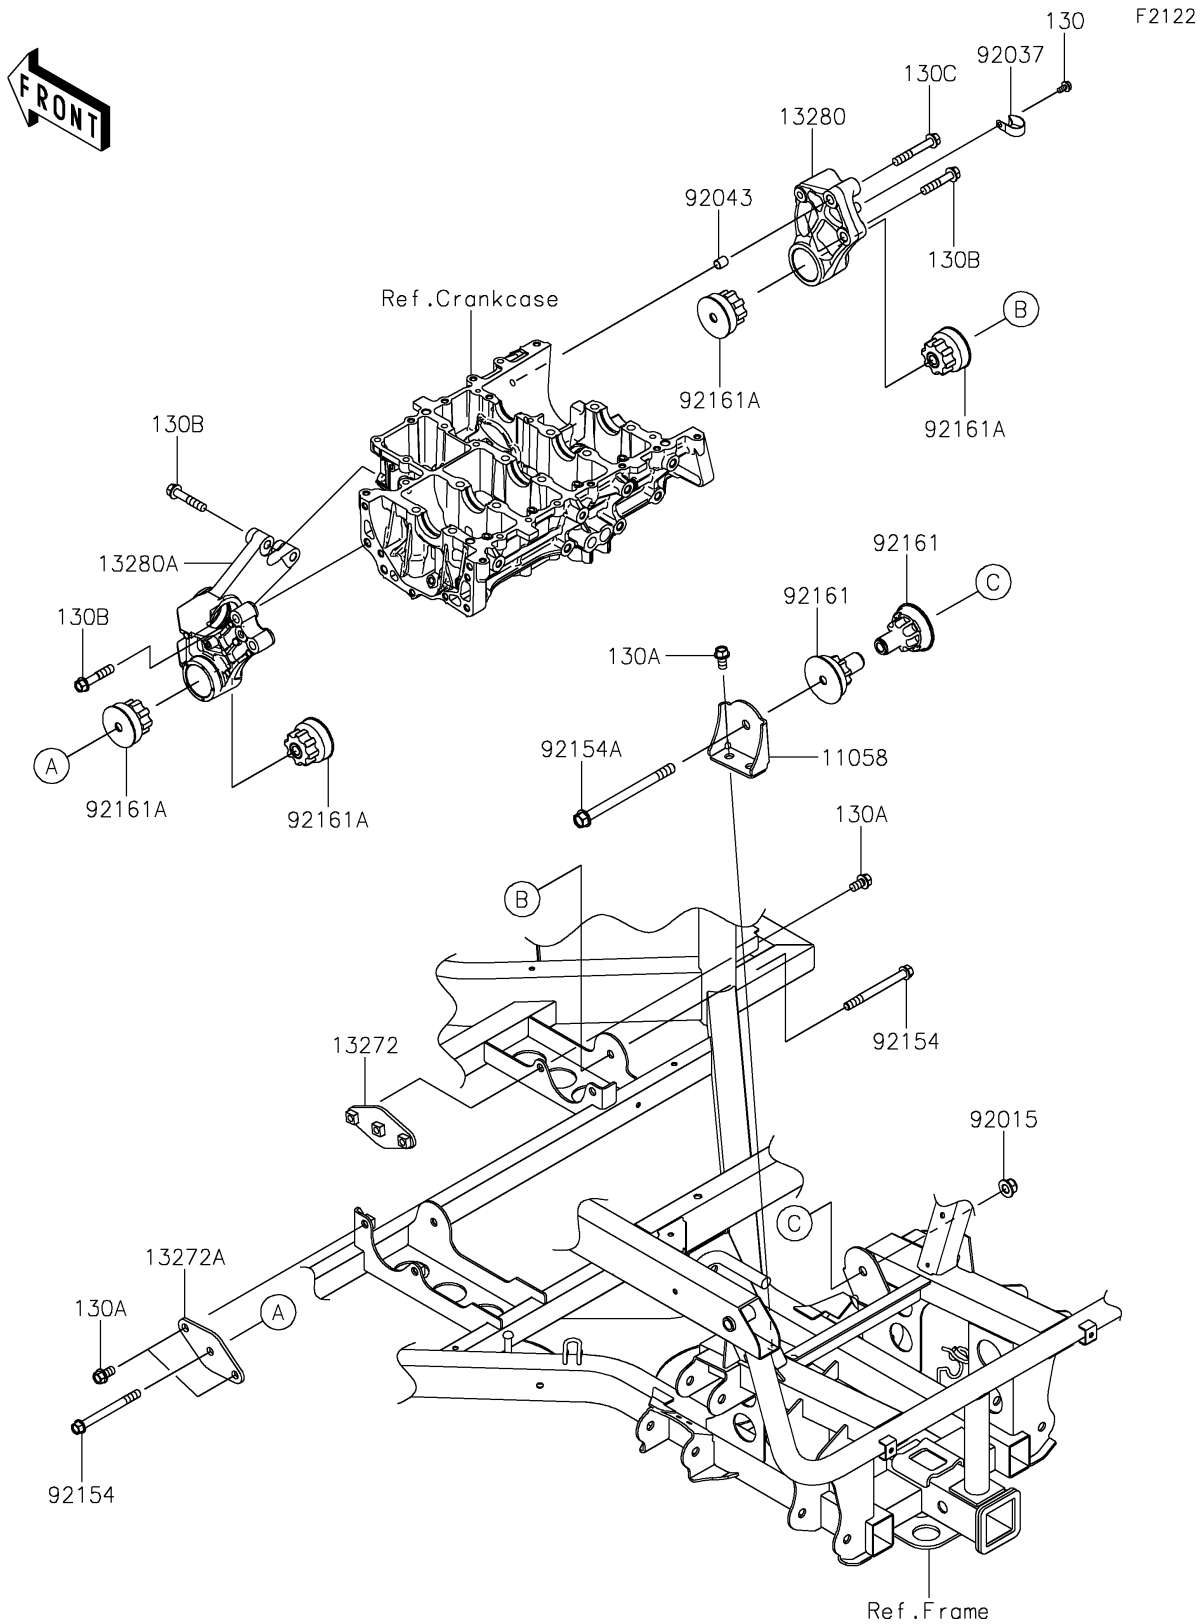

2026 RIDGE HVAC

PARTS DIAGRAM

Engine Mount

2026 RIDGE HVAC

PARTS LIST

Engine Mount

| ITEM NAME | PART NUMBER | QUANTITY |
|---------------------------------------|-------------|----------|
| BRACKET,MOUNT ENGINE,RR (Ref # 11058) | 11058-0118 | 1 |
| PLATE,MOUNT ENGINE,RH (Ref # 13272) | 13272-4071 | 1 |
| PLATE,MOUNT ENGINE,LH (Ref # 13272A) | 13272-4202 | 1 |
| HOLDER,RH (Ref # 13280) | 13280-1350 | 1 |
| HOLDER,LH (Ref # 13280A) | 13280-1407 | 1 |
| NUT,LOCK,FLANGED,12MM (Ref # 92015) | 92015-1433 | 1 |
| CLAMP (Ref # 92037) | 92037-1993 | 1 |
| PIN,10.1X12X14 (Ref # 92043) | 92043-4009 | 2 |
| BOLT,FLANGED,10X105 (Ref # 92154) | 92154-1132 | 2 |
| BOLT,FLANGED,12X160 (Ref # 92154A) | 92154-3916 | 1 |
| DAMPER (Ref # 92161) | 92161-2171 | 2 |
| DAMPER (Ref # 92161A) | 92161-2485 | 4 |
| BOLT-FLANGED,6X12 (Ref # 130) | 130BA0612 | 1 |
| BOLT-FLANGED,10X18 (Ref # 130A) | 130CA1018 | 6 |
| BOLT-FLANGED,10X50 (Ref # 130B) | 130CA1050 | 5 |
| BOLT-FLANGED,10X65 (Ref # 130C) | 130CA1065 | 1 |