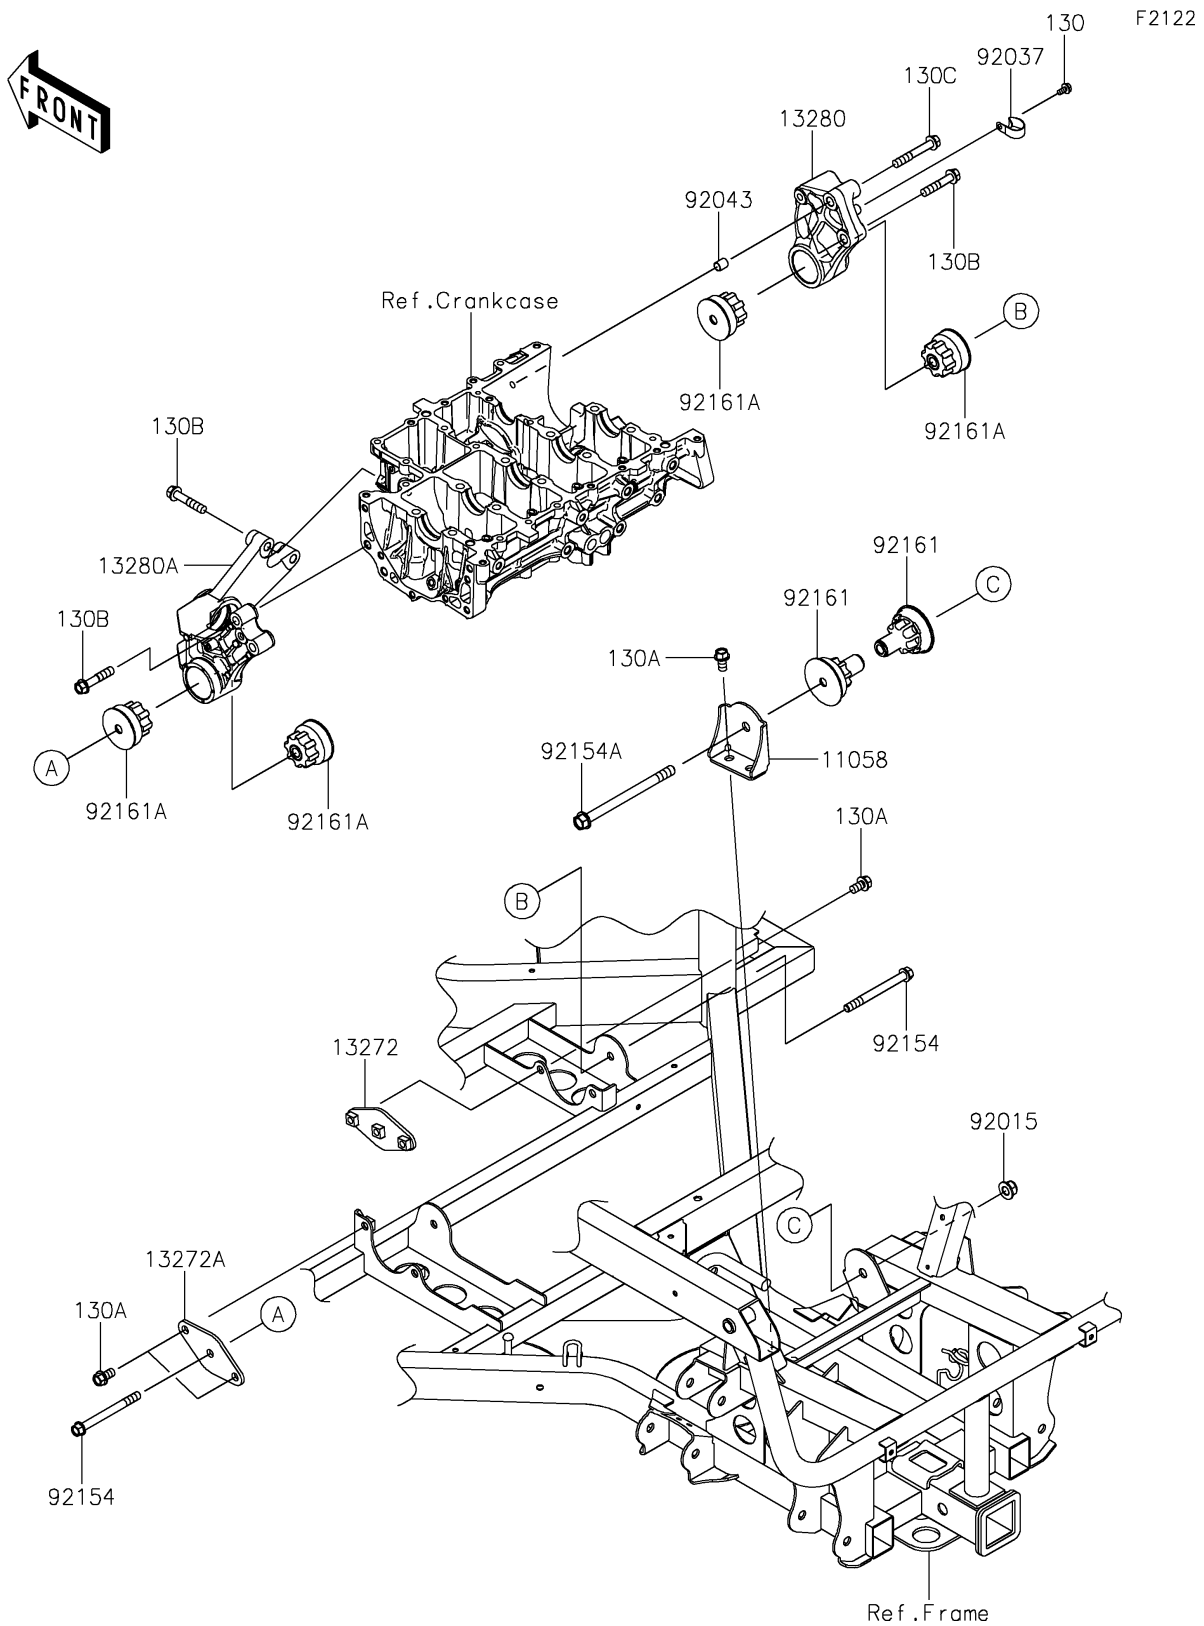

## PARTS DIAGRAM

### Engine Mount

## PARTS LIST

### Engine Mount

ITEM NAME	PART NUMBER	QUANTITY
BRACKET,MOUNT ENGINE,RR (Ref # 11058)	11058-0118	1
PLATE,MOUNT ENGINE,RH (Ref # 13272)	13272-4071	1
PLATE,MOUNT ENGINE,LH (Ref # 13272A)	13272-4202	1
HOLDER,RH (Ref # 13280)	13280-1350	1
HOLDER,LH (Ref # 13280A)	13280-1407	1
NUT,LOCK,FLANGED,12MM (Ref # 92015)	92015-1433	1
CLAMP (Ref # 92037)	92037-1993	1
PIN,10.1X12X14 (Ref # 92043)	92043-4009	2
BOLT,FLANGED,10X105 (Ref # 92154)	92154-1132	2
BOLT,FLANGED,12X160 (Ref # 92154A)	92154-3916	1
DAMPER (Ref # 92161)	92161-2171	2
DAMPER (Ref # 92161A)	92161-2485	4
BOLT-FLANGED,6X12 (Ref # 130)	130BA0612	1
BOLT-FLANGED,10X18 (Ref # 130A)	130CA1018	6
BOLT-FLANGED,10X50 (Ref # 130B)	130CA1050	5
BOLT-FLANGED,10X65 (Ref # 130C)	130CA1065	1