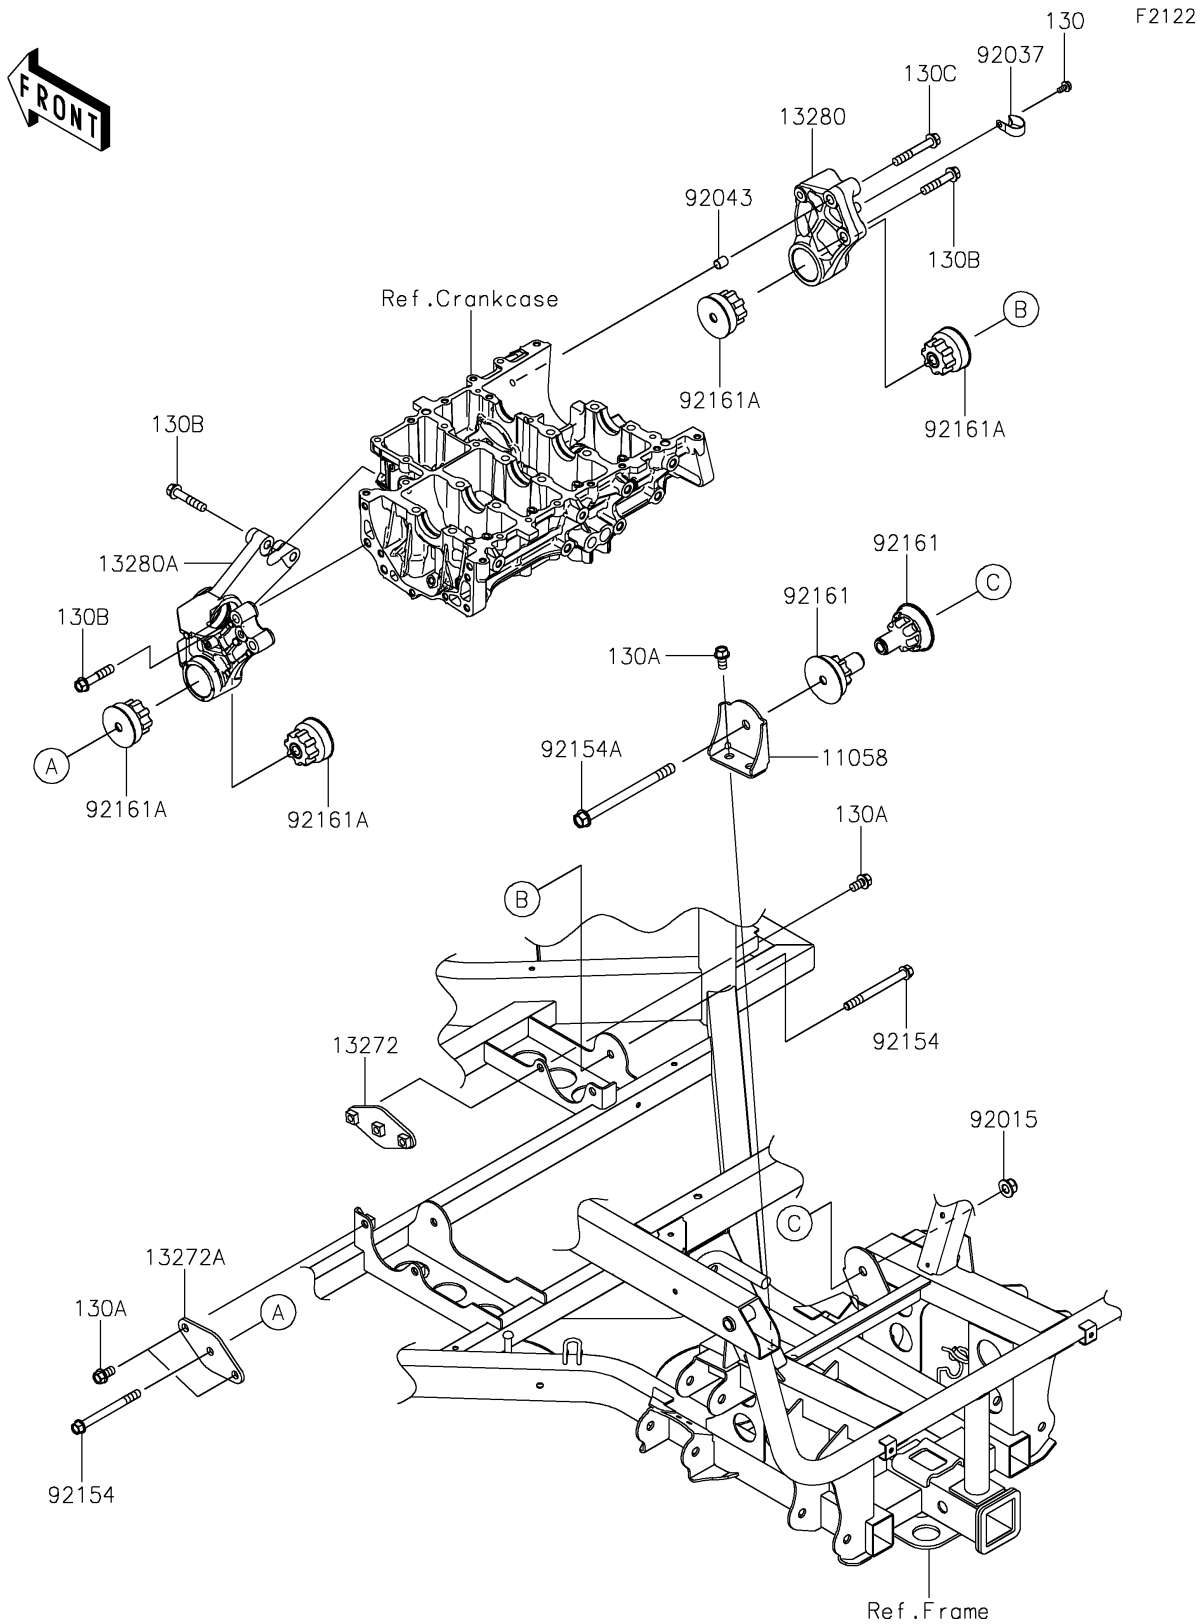

2026 RIDGE HVAC Camo

PARTS DIAGRAM

Engine Mount

2026 RIDGE HVAC Camo

PARTS LIST

Engine Mount

ITEM NAME	PART NUMBER	QUANTITY
BRACKET,MOUNT ENGINE,RR (Ref # 11058)	11058-0118	1
PLATE,MOUNT ENGINE,RH (Ref # 13272)	13272-4071	1
PLATE,MOUNT ENGINE,LH (Ref # 13272A)	13272-4202	1
HOLDER,RH (Ref # 13280)	13280-1350	1
HOLDER,LH (Ref # 13280A)	13280-1407	1
NUT,LOCK,FLANGED,12MM (Ref # 92015)	92015-1433	1
CLAMP (Ref # 92037)	92037-1993	1
PIN,10.1X12X14 (Ref # 92043)	92043-4009	2
BOLT,FLANGED,10X105 (Ref # 92154)	92154-1132	2
BOLT,FLANGED,12X160 (Ref # 92154A)	92154-3916	1
DAMPER (Ref # 92161)	92161-2171	2
DAMPER (Ref # 92161A)	92161-2485	4
BOLT-FLANGED,6X12 (Ref # 130)	130BA0612	1
BOLT-FLANGED,10X18 (Ref # 130A)	130CA1018	6
BOLT-FLANGED,10X50 (Ref # 130B)	130CA1050	5
BOLT-FLANGED,10X65 (Ref # 130C)	130CA1065	1