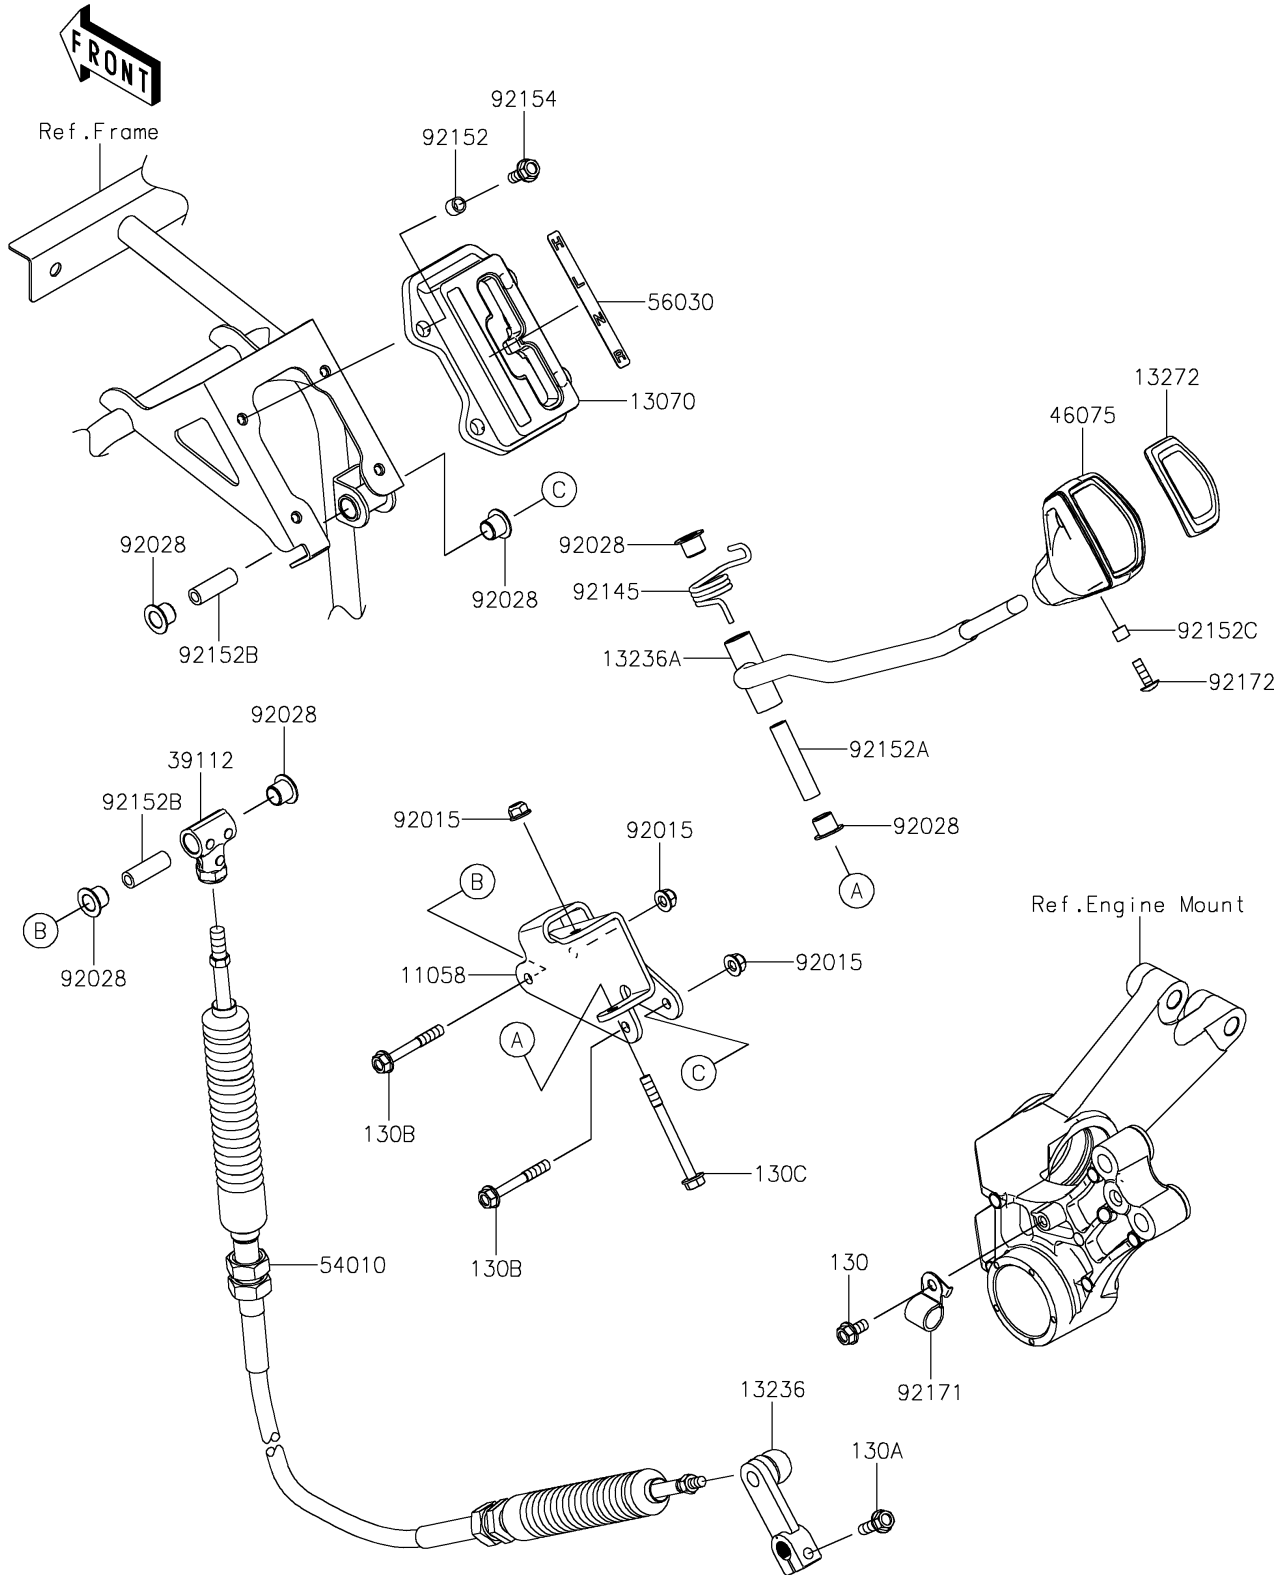

2026 RIDGE HVAC

PARTS DIAGRAM

Control

E7110

2026 RIDGE HVAC

PARTS LIST

Control

ITEM NAME	PART NUMBER	QUANTITY
BRACKET,LEVER (Ref # 11058)	11058-0655	1
GUIDE (Ref # 13070)	13070-1539	1
LEVER-COMP,CHANGE LEVER (Ref # 13236)	13236-0708	1
LEVER-COMP,SHIFT (Ref # 13236A)	13236-0862	1
PLATE,SHIFT GRIP,S.BLACK (Ref # 13272)	13272-7086-839	1
RODEND-TIE (Ref # 39112)	39112-0036	1
GRIP (Ref # 46075)	46075-0669	1
CABLE,SHIFT (Ref # 54010)	54010-0673	1
LABEL,POSITION (Ref # 56030)	56030-1421	1
NUT,LOCK,FLANGED,6MM (Ref # 92015)	92015-1675	3
BUSHING (Ref # 92028)	92028-1507	6
SPRING (Ref # 92145)	92145-2278	1
COLLAR (Ref # 92152)	92152-1332	4
COLLAR,6.0X10X47 (Ref # 92152A)	92152-1517	1
COLLAR,6.0X10X30 (Ref # 92152B)	92152-1518	2
COLLAR (Ref # 92152C)	92152-2939	1
BOLT,FLANGED,6X16 (Ref # 92154)	92154-0887	4
CLAMP (Ref # 92171)	92171-1615	1
SCREW,5X16 (Ref # 92172)	92172-0479	1
BOLT-FLANGED,6X12 (Ref # 130)	130BA0612	1
BOLT-FLANGED,6X20 (Ref # 130A)	130CA0620	1
BOLT-FLANGED,6X45 (Ref # 130B)	130CA0645	2
BOLT-FLANGED,6X65 (Ref # 130C)	130CA0665	1