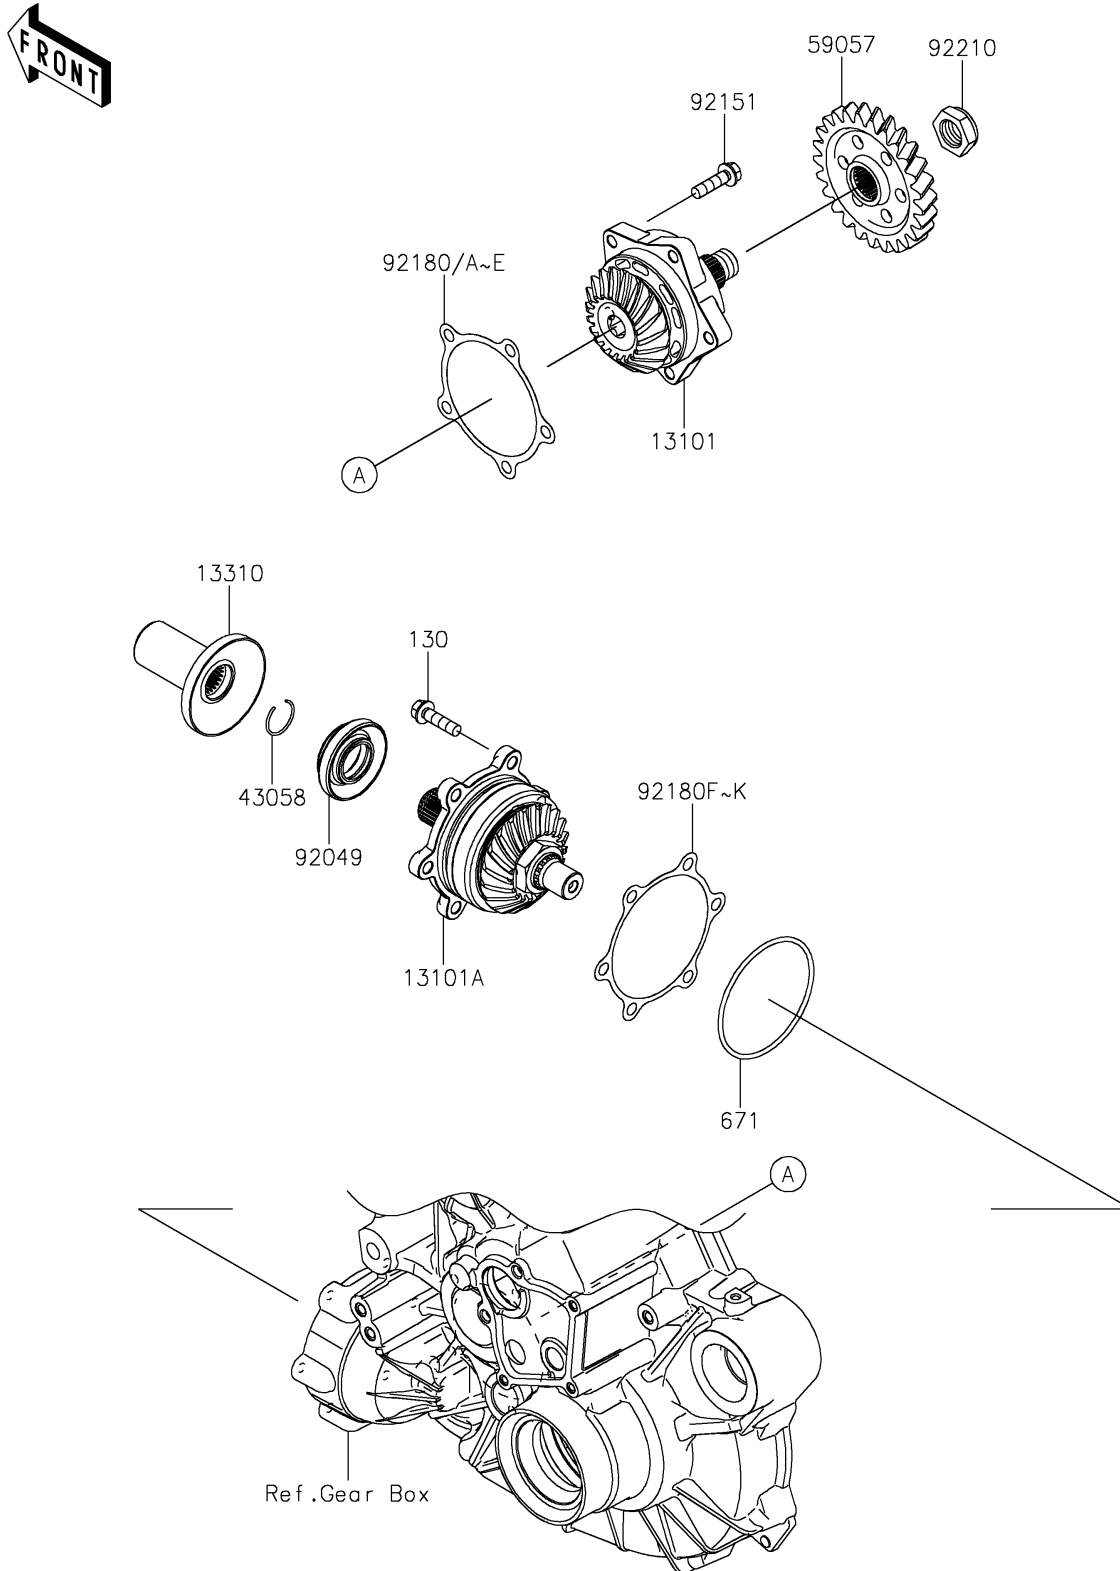

2026 RIDGE® HVAC

PARTS DIAGRAM

Bevel Gear

E3130

2026 RIDGE® HVAC

PARTS LIST

Bevel Gear

ITEM NAME

PART NUMBER

QUANTITY
