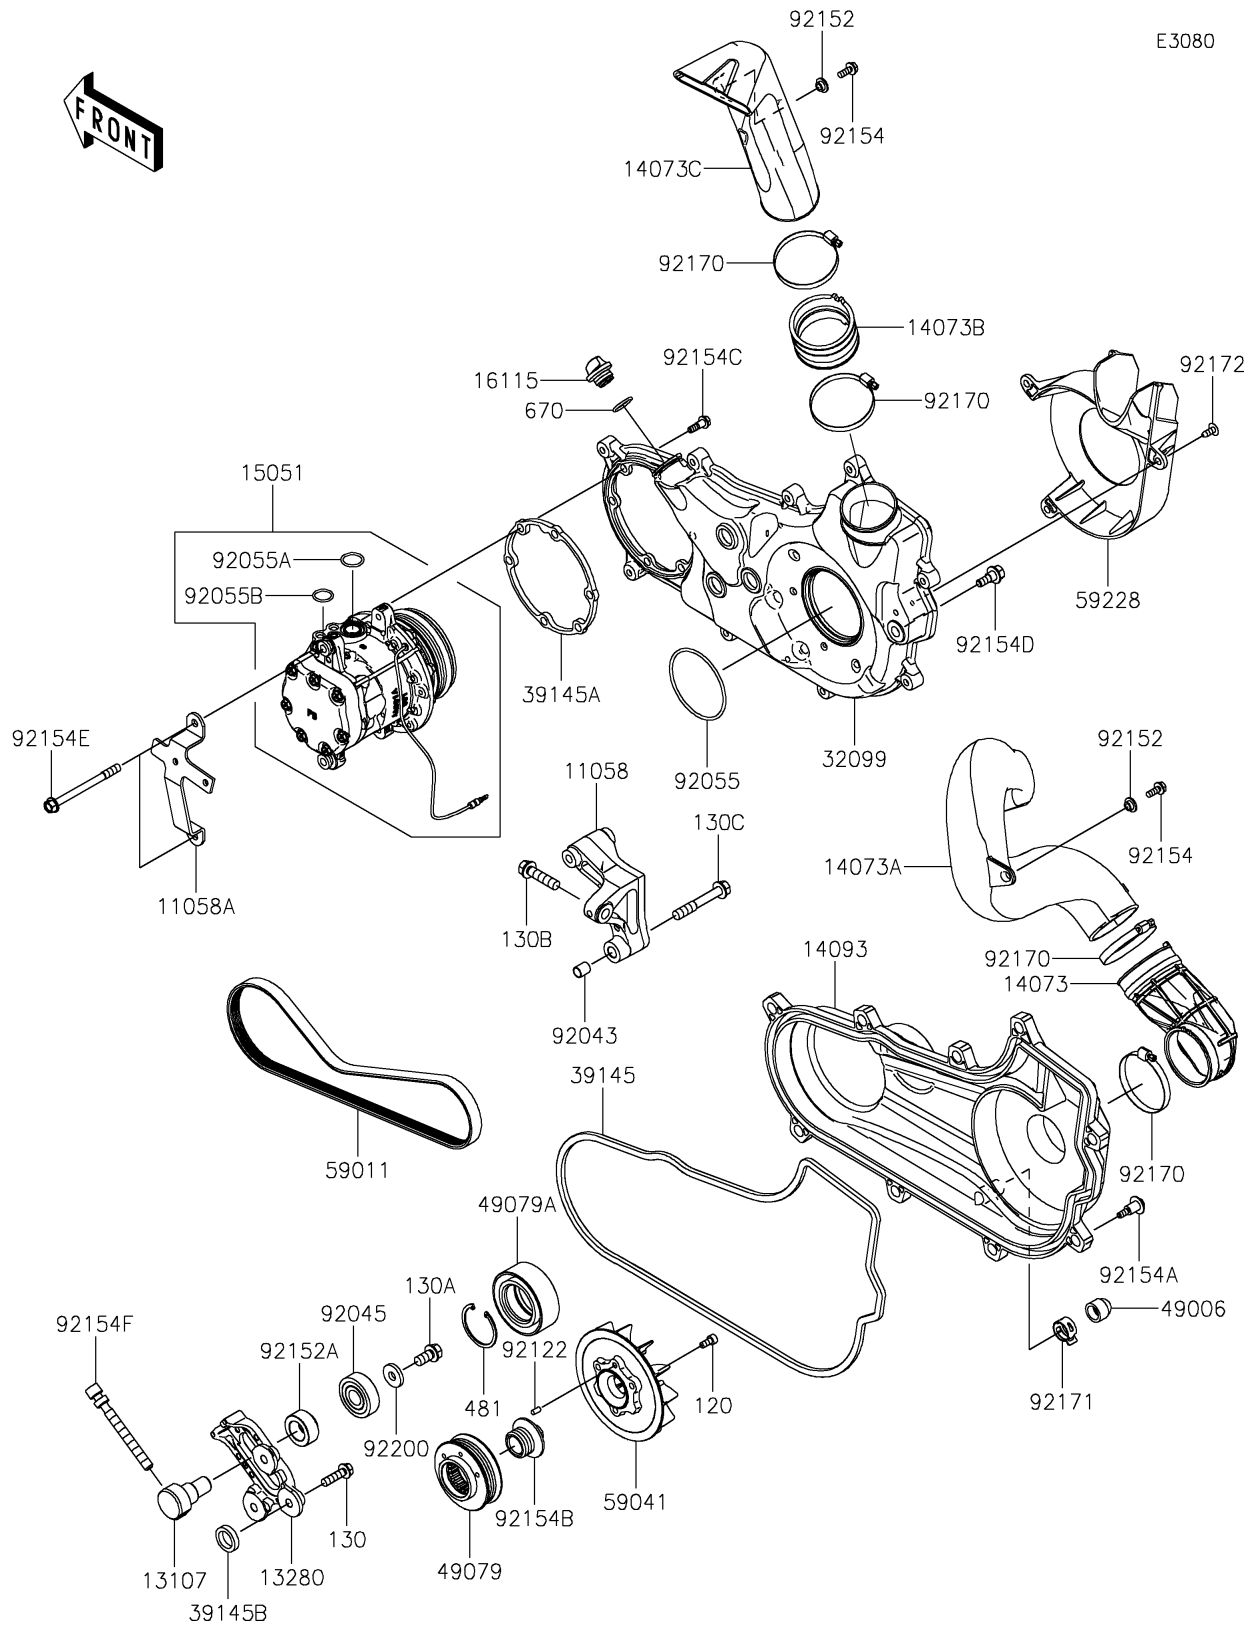

2026 RIDGE® HVAC

PARTS DIAGRAM

Compressor

2026 RIDGE® HVAC

PARTS LIST

Compressor

ITEM NAME	PART NUMBER	QUANTITY
BRACKET,COMPRESSOR MOUNT (Ref # 11058)	11058-0314	1
BRACKET,HOSE (Ref # 11058A)	11058-0315	1
SHAFT (Ref # 13107)	13107-0976	1
HOLDER (Ref # 13280)	13280-1349	1
DUCT,JOINT INTAKE (Ref # 14073)	14073-1896	1
DUCT,INTAKE (Ref # 14073A)	14073-1897	1
DUCT,JOINT EXHAUST (Ref # 14073B)	14073-1898	1
DUCT,EXHAUST (Ref # 14073C)	14073-1899	1
COVER,FAN (Ref # 14093)	14093-1388	1
COMPRESSOR-AIR (Ref # 15051)	15051-0003	1
CAP-OIL FILLER (Ref # 16115)	16115-1053	1
CASE,FAN (Ref # 32099)	32099-0826	1
TRIM-SEAL (Ref # 39145)	39145-0751	1
TRIM-SEAL (Ref # 39145A)	39145-0752	1
TRIM-SEAL (Ref # 39145B)	39145-0789	3
BOOT,DRAIN (Ref # 49006)	49006-0560	1
PULLEY-BELT (Ref # 49079)	49079-0030	1
PULLEY-BELT (Ref # 49079A)	49079-0032	1
BELT,COMPRESSOR (Ref # 59011)	59011-0058	1
FAN (Ref # 59041)	59041-0036	1
LOUVER (Ref # 59228)	59228-0004	1
PIN,10.1X12X14 (Ref # 92043)	92043-4009	1
BEARING-BALL,17X47X14 (Ref # 92045)	92045-3742	1
RING-O,77.1X3.1 (Ref # 92055)	92055-1740	1
RING-O (Ref # 92055A)	92055-1780	1
RING-O (Ref # 92055B)	92055-1781	1
ROLLER (Ref # 92122)	92122-0569	1
COLLAR,6.5X10X5.6 (Ref # 92152)	92152-0445	2
COLLAR (Ref # 92152A)	92152-2927	1