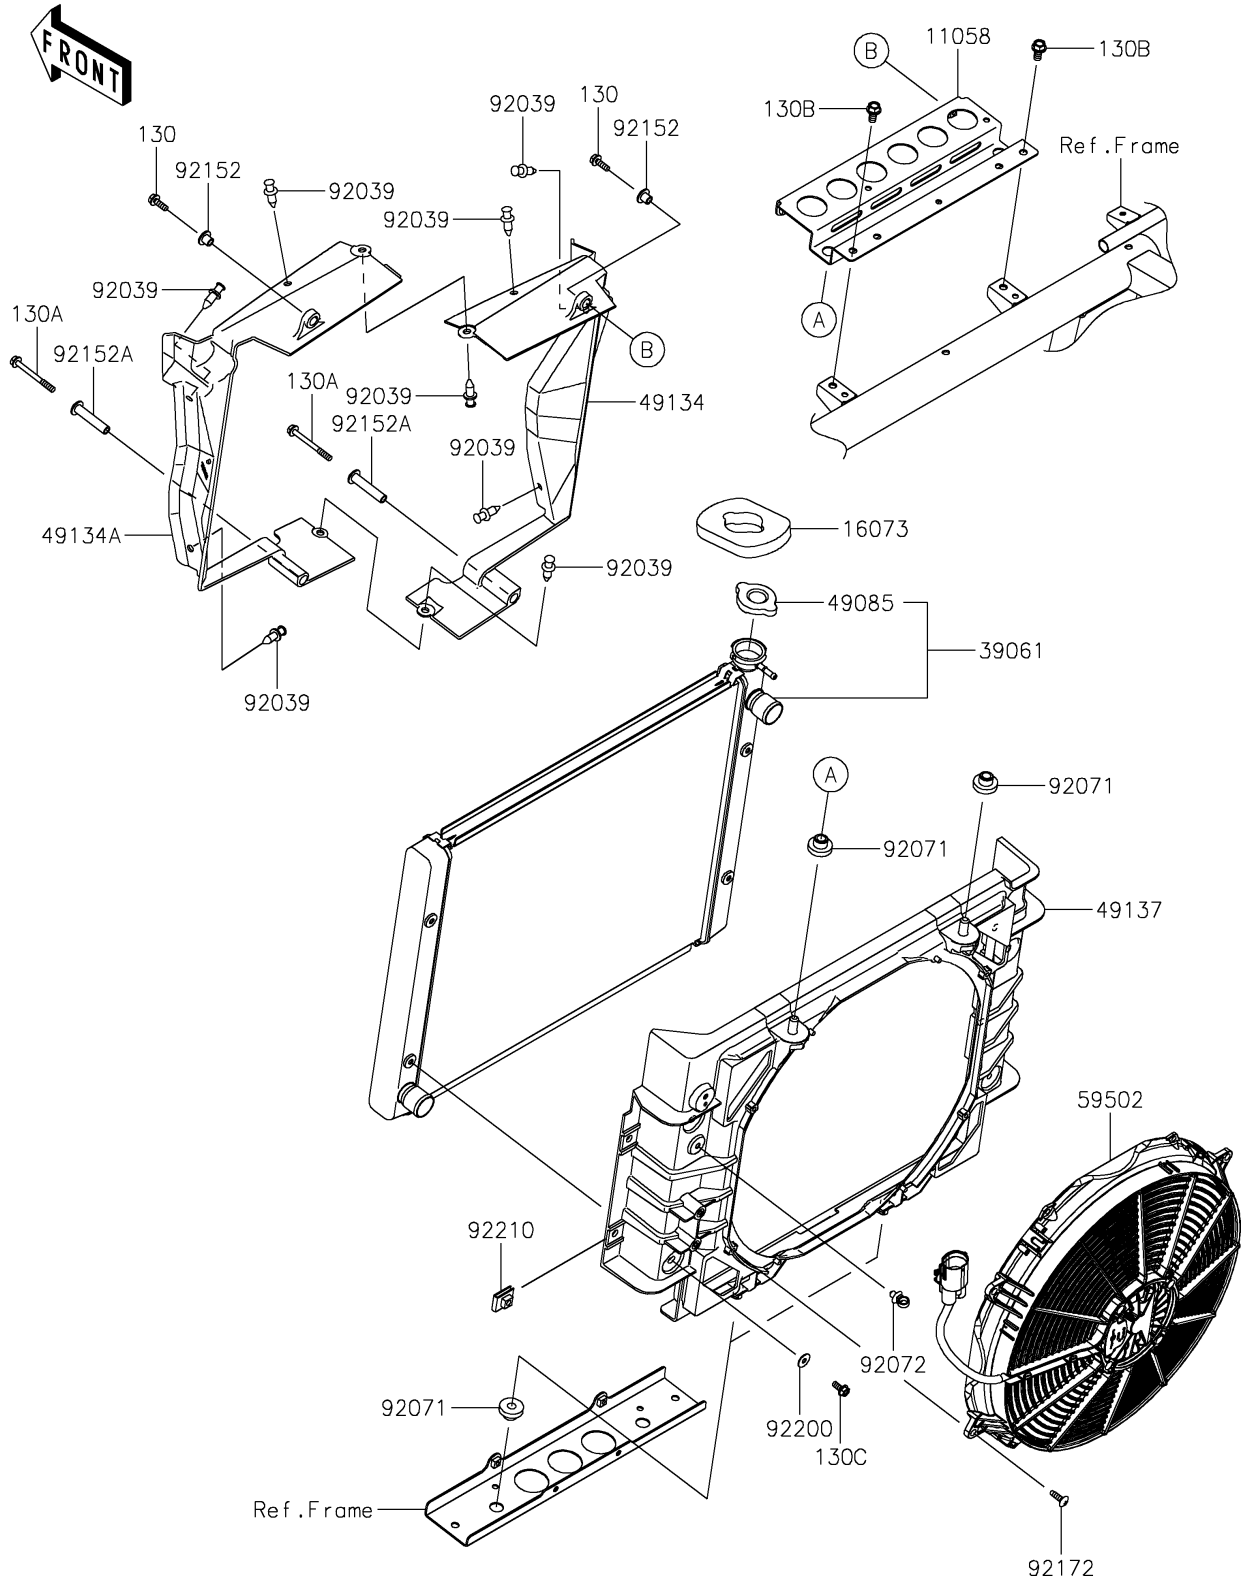

2026 RIDGE® HVAC

PARTS DIAGRAM

Radiator

E3032

2026 RIDGE® HVAC

PARTS LIST

Radiator

ITEM NAME	PART NUMBER	QUANTITY
BRACKET,RADIATOR (Ref # 11058)	11058-1410	1
INSULATOR,RADIATOR CAP (Ref # 16073)	16073-0961	1
RADIATOR-ASSY (Ref # 39061)	39061-0998	1
CAP-ASSY-PRESSURE (Ref # 49085)	49085-0005	1
SHROUD,RH (Ref # 49134)	49134-0020	1
SHROUD,LH (Ref # 49134A)	49134-0021	1
SHROUD,FAN (Ref # 49137)	49137-0009	1
FAN-ASSY (Ref # 59502)	59502-0640	1
RIVET (Ref # 92039)	92039-0776	8
GROMMET (Ref # 92071)	92071-0827	4
BAND,OS170-FT7(BLACK) (Ref # 92072)	92072-1414	1
COLLAR (Ref # 92152)	92152-2922	2
COLLAR (Ref # 92152A)	92152-2923	2
SCREW,TAPPING,6X20 (Ref # 92172)	92172-0488	4
WASHER,6.1X18X1.0 (Ref # 92200)	92200-2125	4
NUT (Ref # 92210)	92210-0774	4
BOLT-FLANGED,6X18 (Ref # 130)	130BA0618	2
BOLT-FLANGED,6X60 (Ref # 130A)	130BA0660	2
BOLT-FLANGED,8X16 (Ref # 130B)	130BA0816	2
BOLT-FLANGED,6X14 (Ref # 130C)	130CA0614	4