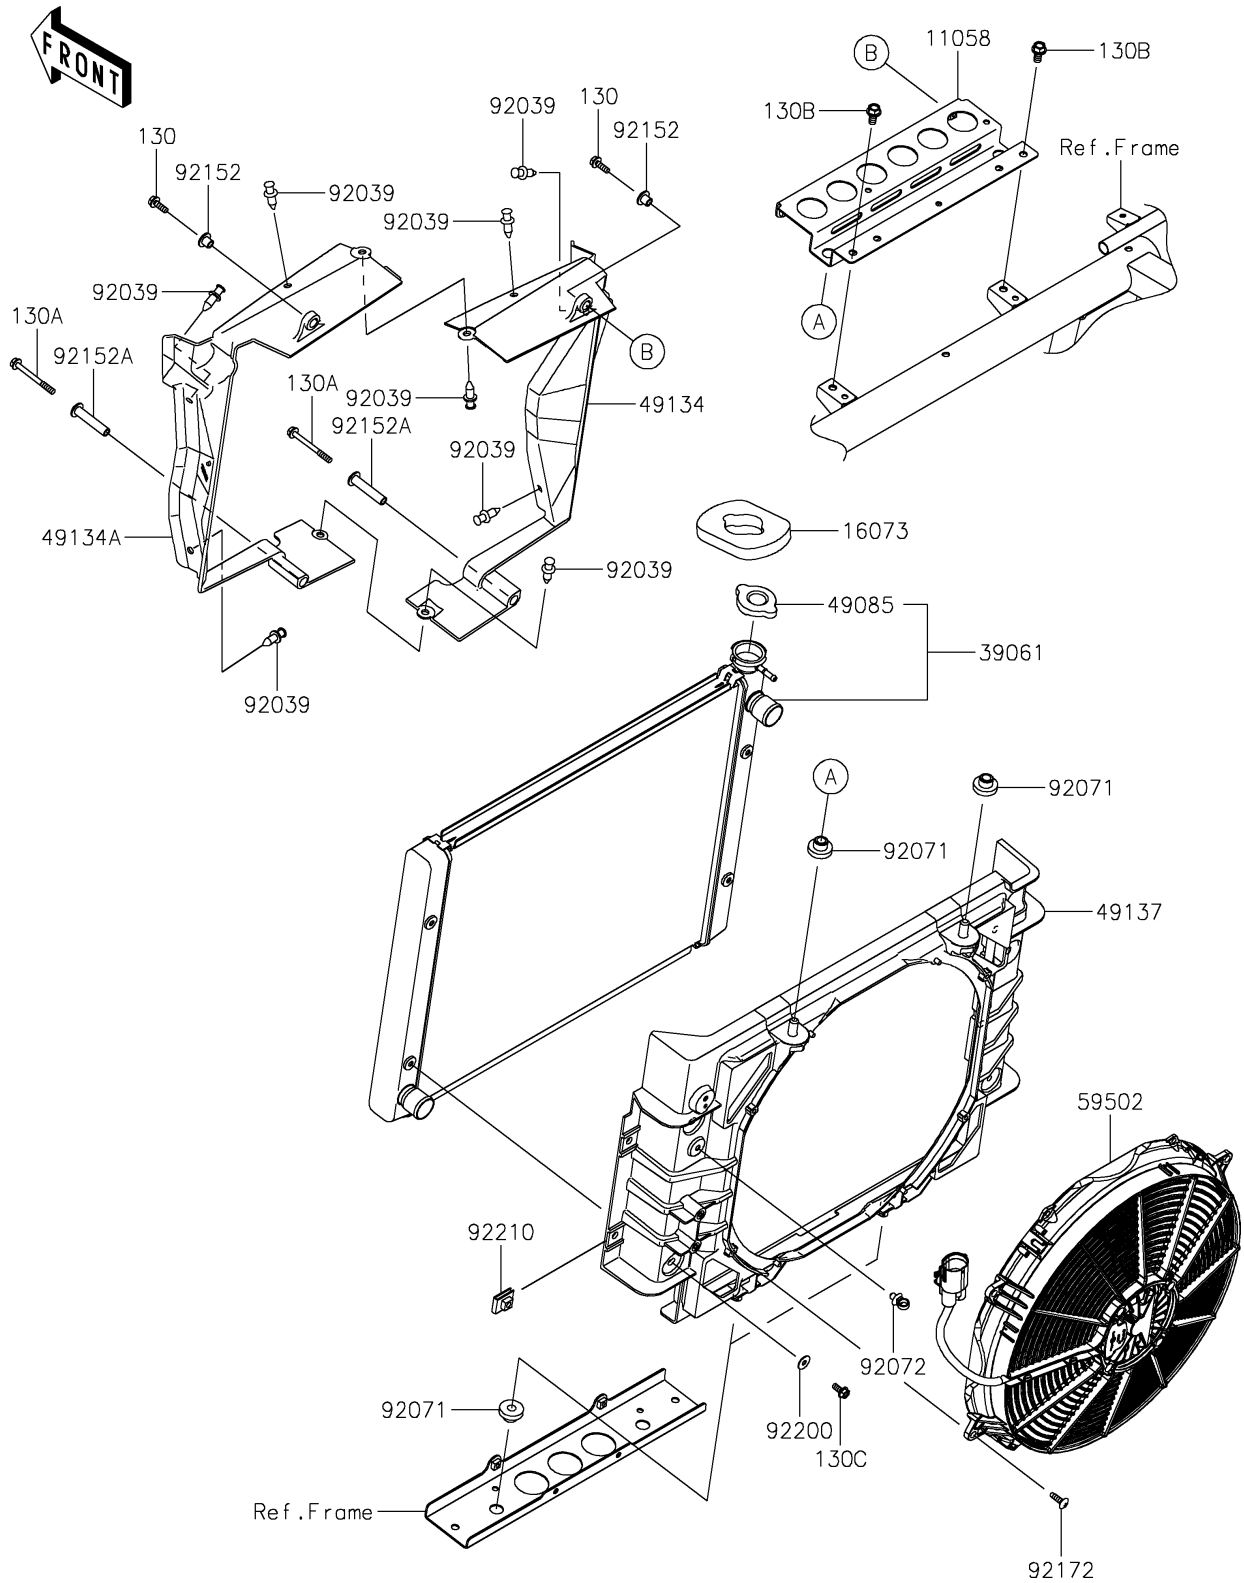

2026 RIDGE® HVAC CAMO

PARTS DIAGRAM

Radiator

E3032

2026 RIDGE® HVAC CAMO

PARTS LIST

Radiator

ITEM NAME	PART NUMBER	QUANTITY
BRACKET,RADIATOR (Ref # 11058)	11058-1410	1
INSULATOR,RADIATOR CAP (Ref # 16073)	16073-0961	1
RADIATOR-ASSY (Ref # 39061)	39061-0998	1
CAP-ASSY-PRESSURE (Ref # 49085)	49085-0005	1
SHROUD,RH (Ref # 49134)	49134-0020	1
SHROUD,LH (Ref # 49134A)	49134-0021	1
SHROUD,FAN (Ref # 49137)	49137-0009	1
FAN-ASSY (Ref # 59502)	59502-0640	1
RIVET (Ref # 92039)	92039-0776	8
GROMMET (Ref # 92071)	92071-0827	4
BAND,OS170-FT7(BLACK) (Ref # 92072)	92072-1414	1
COLLAR (Ref # 92152)	92152-2922	2
COLLAR (Ref # 92152A)	92152-2923	2
SCREW,TAPPING,6X20 (Ref # 92172)	92172-0488	4
WASHER,6.1X18X1.0 (Ref # 92200)	92200-2125	4
NUT (Ref # 92210)	92210-0774	4
BOLT-FLANGED,6X18 (Ref # 130)	130BA0618	2
BOLT-FLANGED,6X60 (Ref # 130A)	130BA0660	2
BOLT-FLANGED,8X16 (Ref # 130B)	130BA0816	2
BOLT-FLANGED,6X14 (Ref # 130C)	130CA0614	4