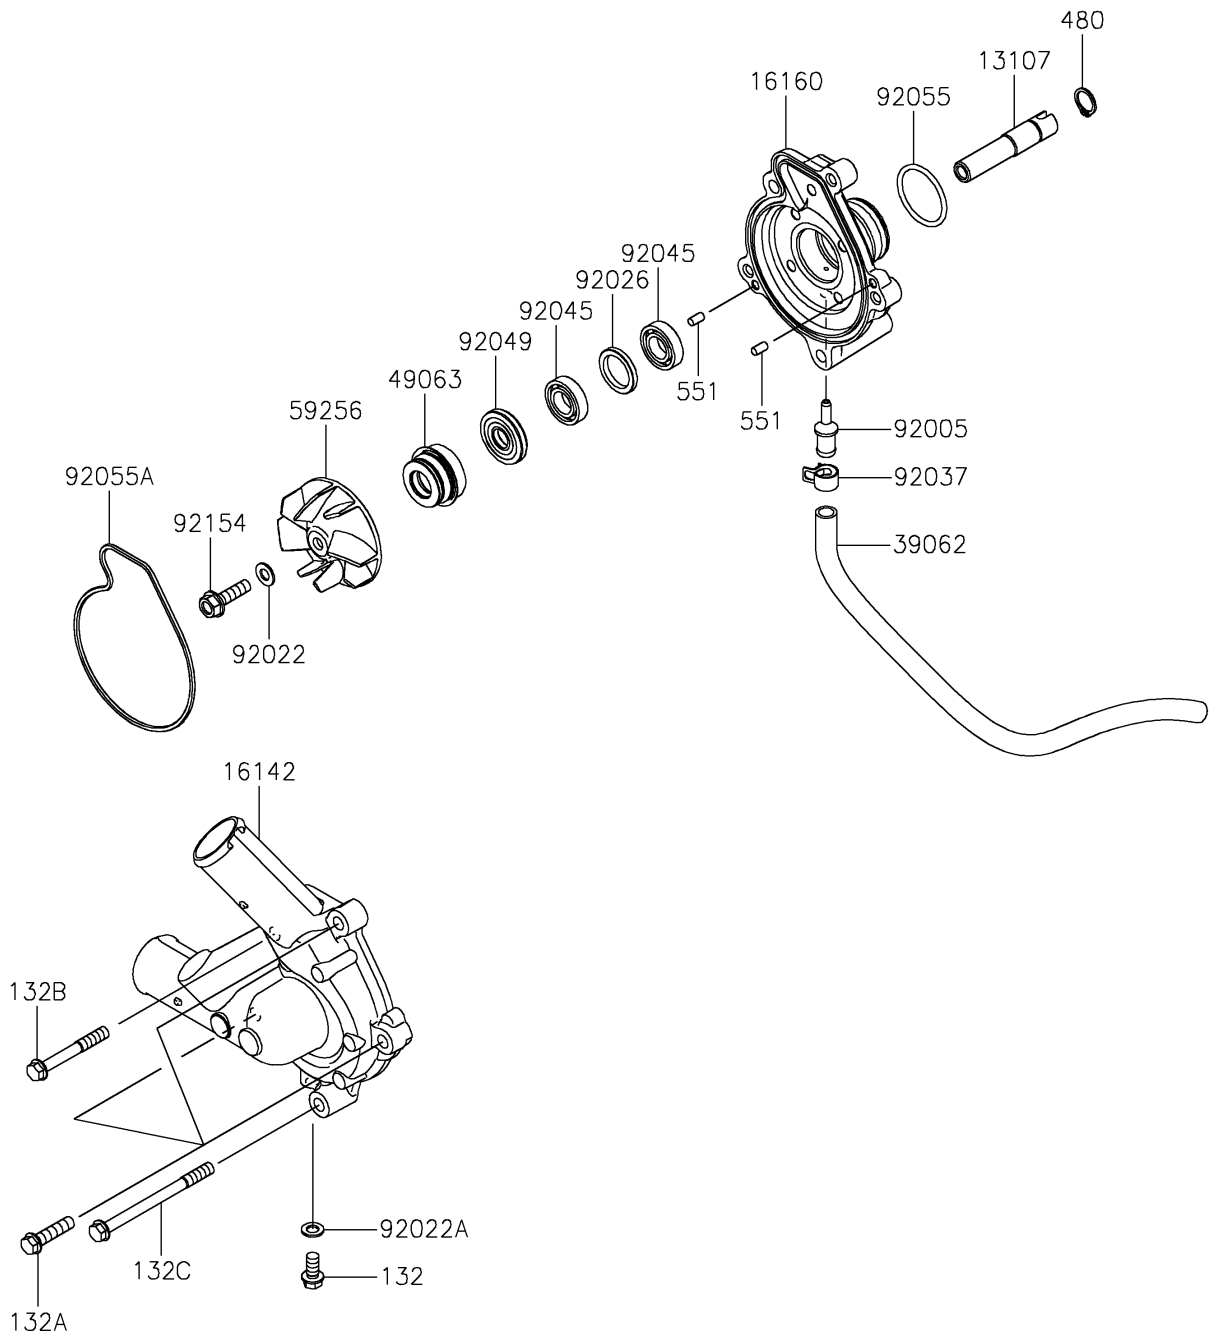

2026 RIDGE HVAC Camo

PARTS DIAGRAM

Water Pump

E3031

2026 RIDGE HVAC Camo

PARTS LIST

Water Pump

ITEM NAME	PART NUMBER	QUANTITY
SHAFT,WATER PUMP BODY (Ref # 13107)	13107-0894	1
COVER-PUMP (Ref # 16142)	16142-0772	1
BODY,WATER PUMP (Ref # 16160)	16160-0858	1
HOSE-COOLING,7.5X10.5X280 (Ref # 39062)	39062-1949	1
SEAL-MECHANICAL (Ref # 49063)	49063-1055	1
IMPELLER (Ref # 59256)	59256-0017	1
FITTING (Ref # 92005)	92005-1482	1
WASHER,6.1X12X1 (Ref # 92022)	92022-077	1
WASHER,6.2X11X1 (Ref # 92022A)	92022-304	1
SPACER (Ref # 92026)	92026-0952	1
CLAMP (Ref # 92037)	92037-2113	1
BEARING-BALL,6901 (Ref # 92045)	92045-1246	2
SEAL-OIL (Ref # 92049)	92049-0798	1
RING-O,28.7X2.4 (Ref # 92055)	92055-0922	1
RING-O,WATER PUMP COVER (Ref # 92055A)	92055-1736	1
BOLT,6X22 (Ref # 92154)	92154-2832	1
BOLT-FLANGED-SMALL,6X12 (Ref # 132)	132BA0612	1
BOLT-FLANGED-SMALL,6X25 (Ref # 132A)	132BA0625	3
BOLT-FLANGED-SMALL,6X45 (Ref # 132B)	132BA0645	1
BOLT-FLANGED-SMALL,6X75 (Ref # 132C)	132BB0675	1
CIRCLIP-TYPE-C,12MM (Ref # 480)	480J1200	1
PIN-DOWEL,4X8 (Ref # 551)	551A0408	2