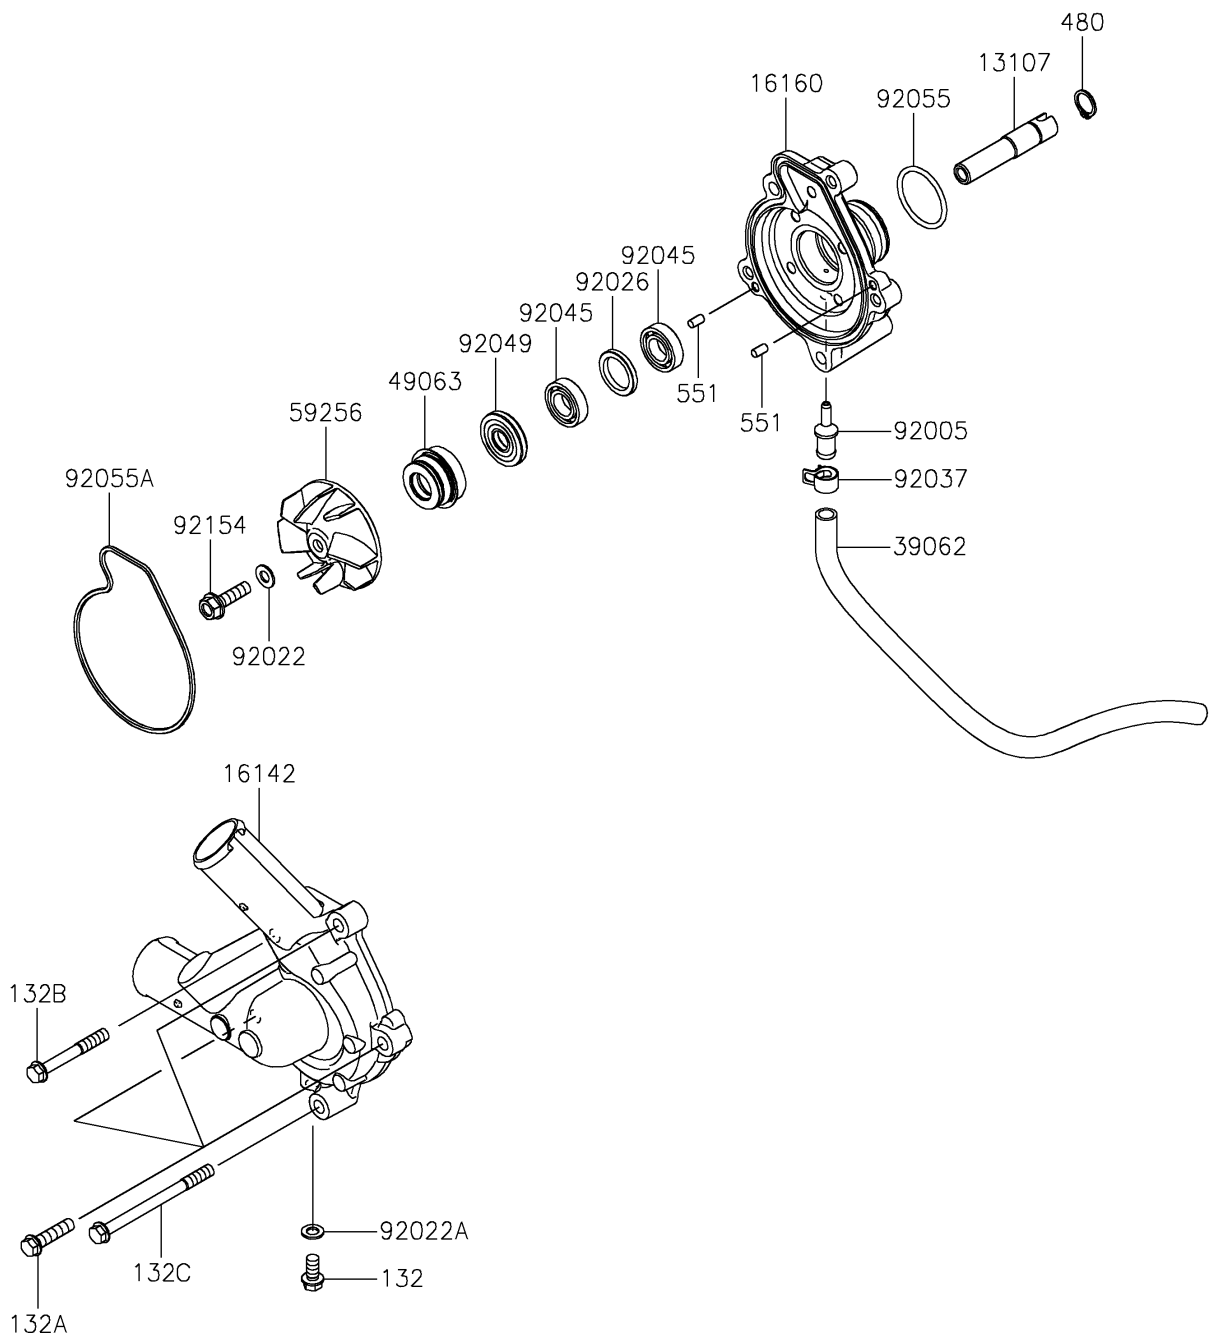

## PARTS DIAGRAM

### Water Pump

E3031

## PARTS LIST

### Water Pump

ITEM NAME	PART NUMBER	QUANTITY
SHAFT,WATER PUMP BODY (Ref # 13107)	13107-0894	1
COVER-PUMP (Ref # 16142)	16142-0772	1
BODY,WATER PUMP (Ref # 16160)	16160-0858	1
HOSE-COOLING,7.5X10.5X280 (Ref # 39062)	39062-1949	1
SEAL-MECHANICAL (Ref # 49063)	49063-1055	1
IMPELLER (Ref # 59256)	59256-0017	1
FITTING (Ref # 92005)	92005-1482	1
WASHER,6.1X12X1 (Ref # 92022)	92022-077	1
WASHER,6.2X11X1 (Ref # 92022A)	92022-304	1
SPACER (Ref # 92026)	92026-0952	1
CLAMP (Ref # 92037)	92037-2113	1
BEARING-BALL,6901 (Ref # 92045)	92045-1246	2
SEAL-OIL (Ref # 92049)	92049-0798	1
RING-O,28.7X2.4 (Ref # 92055)	92055-0922	1
RING-O,WATER PUMP COVER (Ref # 92055A)	92055-1736	1
BOLT,6X22 (Ref # 92154)	92154-2832	1
BOLT-FLANGED-SMALL,6X12 (Ref # 132)	132BA0612	1
BOLT-FLANGED-SMALL,6X25 (Ref # 132A)	132BA0625	3
BOLT-FLANGED-SMALL,6X45 (Ref # 132B)	132BA0645	1
BOLT-FLANGED-SMALL,6X75 (Ref # 132C)	132BB0675	1
CIRCLIP-TYPE-C,12MM (Ref # 480)	480J1200	1
PIN-DOWEL,4X8 (Ref # 551)	551A0408	2