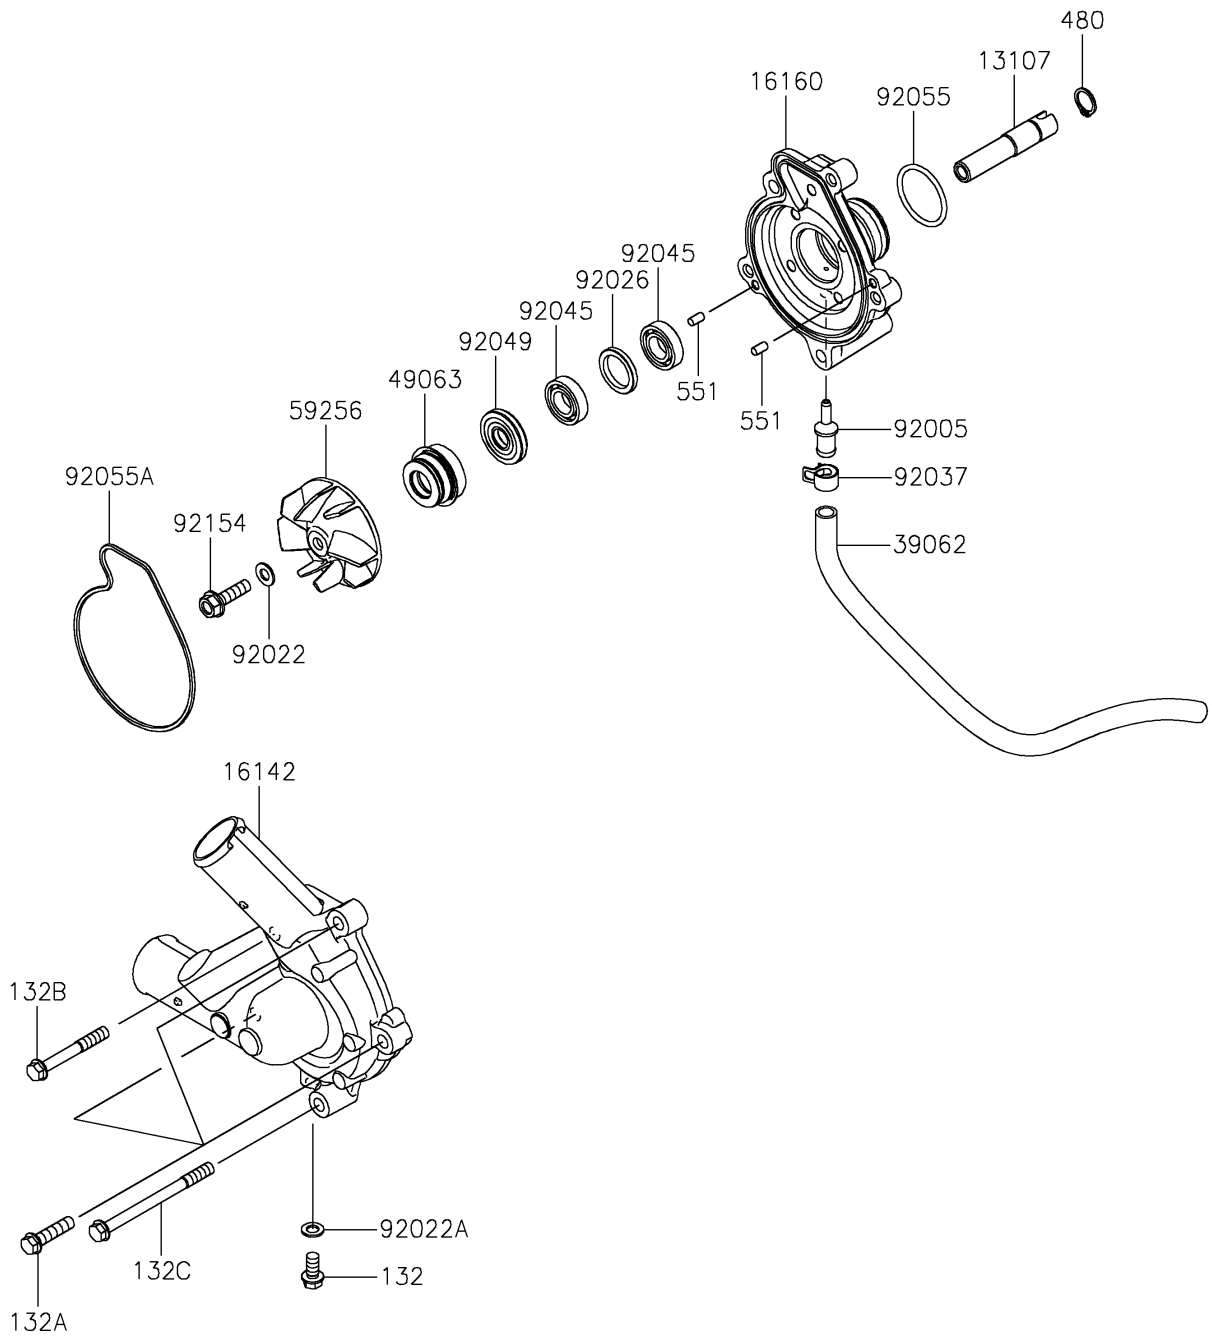

2026 RIDGE HVAC Camo

PARTS DIAGRAM

Water Pump

E3031

2026 RIDGE HVAC Camo

PARTS LIST

Water Pump

ITEM NAME	PART NUMBER	QUANTITY
SHAFT,WATER PUMP BODY (Ref # 13107)	13107-0894	1
COVER-PUMP (Ref # 16142)	16142-0772	1
BODY,WATER PUMP (Ref # 16160)	16160-0858	1
HOSE-COOLING,7.5X10.5X280 (Ref # 39062)	39062-1949	1
SEAL-MECHANICAL (Ref # 49063)	49063-1055	1
IMPELLER (Ref # 59256)	59256-0017	1
FITTING (Ref # 92005)	92005-1482	1
WASHER,6.1X12X1 (Ref # 92022)	92022-077	1
WASHER,6.2X11X1 (Ref # 92022A)	92022-304	1
SPACER (Ref # 92026)	92026-0952	1
CLAMP (Ref # 92037)	92037-2113	1
BEARING-BALL,6901 (Ref # 92045)	92045-1246	2
SEAL-OIL (Ref # 92049)	92049-0798	1
RING-O,28.7X2.4 (Ref # 92055)	92055-0922	1
RING-O,WATER PUMP COVER (Ref # 92055A)	92055-1736	1
BOLT,6X22 (Ref # 92154)	92154-2832	1
BOLT-FLANGED-SMALL,6X12 (Ref # 132)	132BA0612	1
BOLT-FLANGED-SMALL,6X25 (Ref # 132A)	132BA0625	3
BOLT-FLANGED-SMALL,6X45 (Ref # 132B)	132BA0645	1
BOLT-FLANGED-SMALL,6X75 (Ref # 132C)	132BB0675	1
CIRCLIP-TYPE-C,12MM (Ref # 480)	480J1200	1
PIN-DOWEL,4X8 (Ref # 551)	551A0408	2