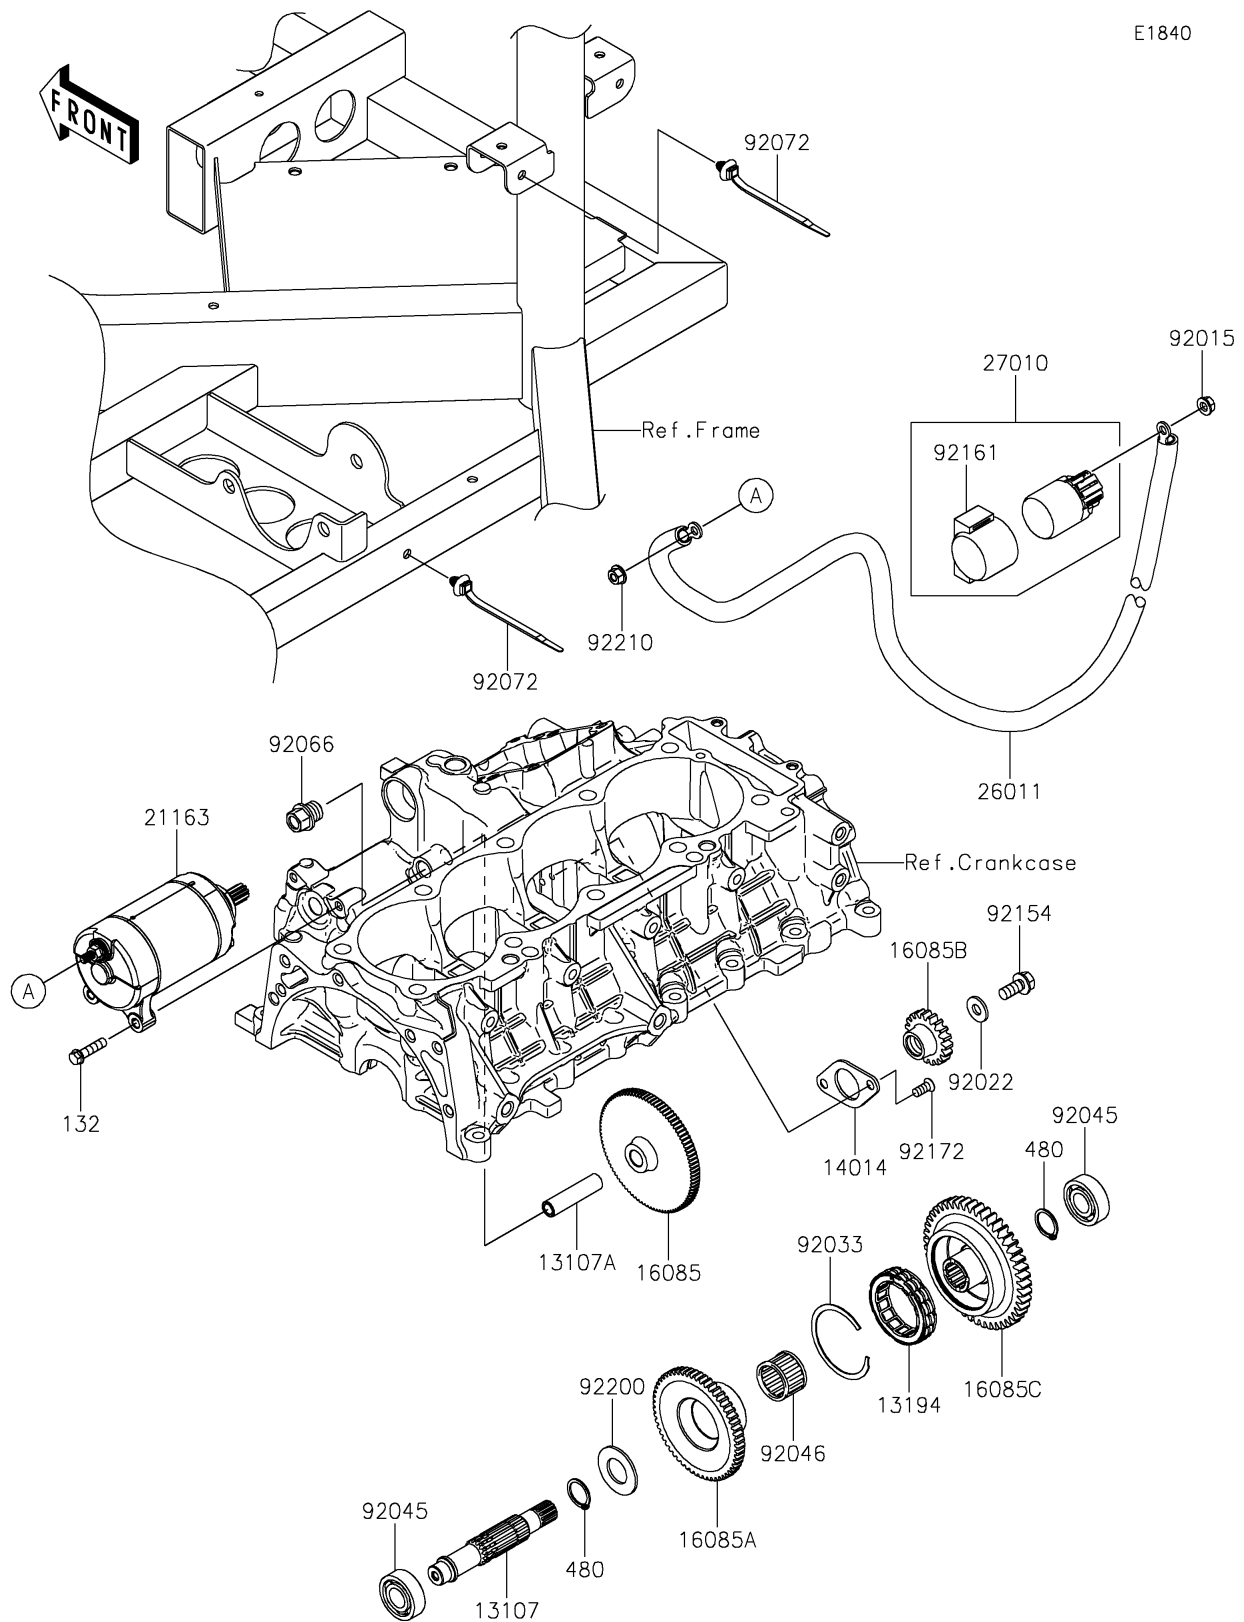

2026 RIDGE® HVAC CAMO

PARTS DIAGRAM

Starter Motor

E1840

2026 RIDGE® HVAC CAMO

PARTS LIST Starter Motor

ITEM NAME	PART NUMBER	QUANTITY
-----------	-------------	----------
