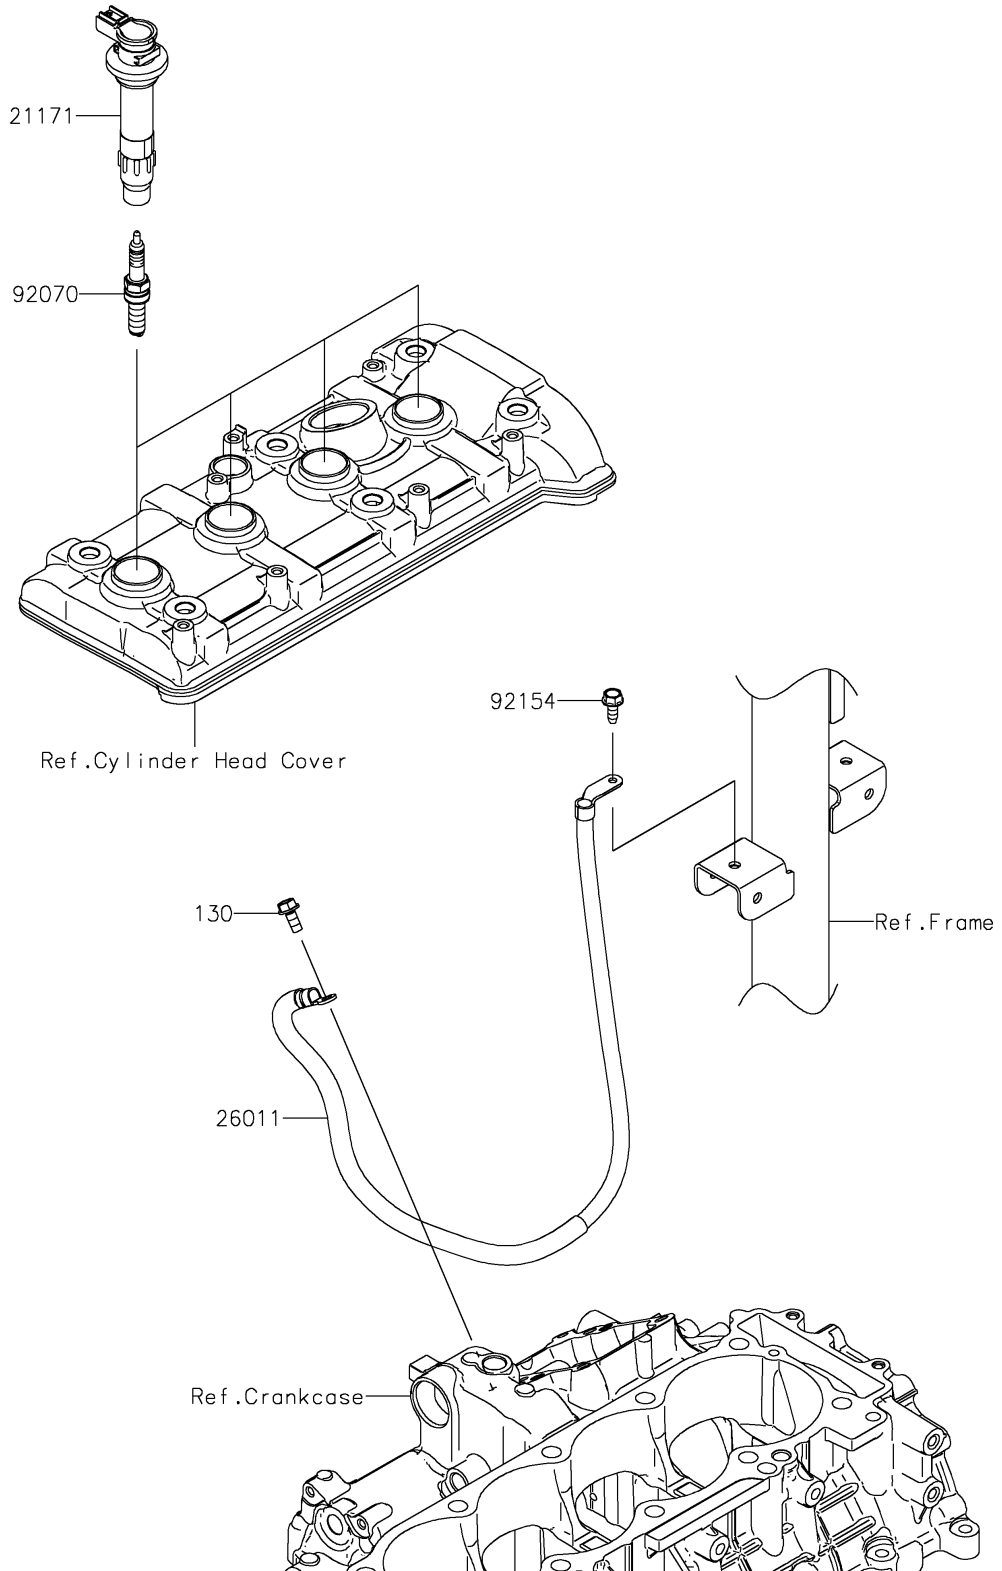

2026 RIDGE® HVAC

PARTS DIAGRAM

Ignition System

E1830

2026 RIDGE® HVAC

PARTS LIST

Ignition System

ITEM NAME	PART NUMBER	QUANTITY
COIL-ASSY-IGNITION (Ref # 21171)	21171-0751	4
WIRE-LEAD,CRANKCASE-FRAME (Ref # 26011)	26011-2421	1
PLUG-SPARK,LMAR9G(NGK) (Ref # 92070)	92070-0716	4
BOLT,FLANGED,6X16 (Ref # 92154)	92154-0551	1
BOLT-FLANGED,6X14 (Ref # 130)	130BA0614	1