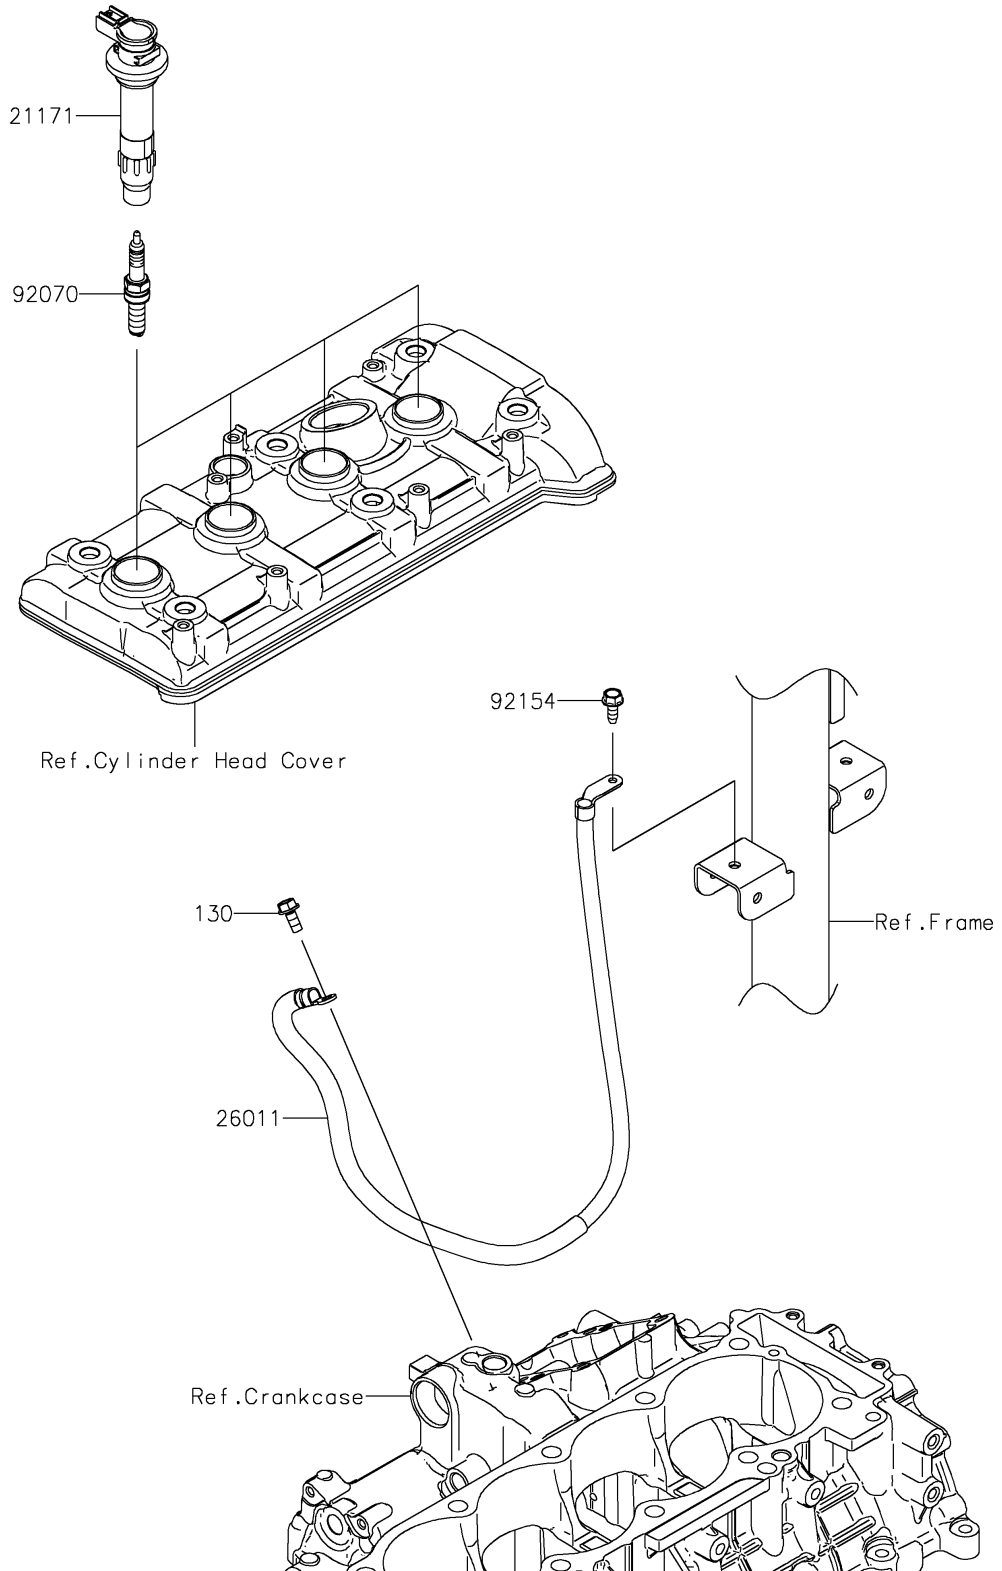

2026 RIDGE HVAC

PARTS DIAGRAM

Ignition System

E1830

2026 RIDGE HVAC

PARTS LIST

Ignition System

ITEM NAME	PART NUMBER	QUANTITY
COIL-ASSY-IGNITION (Ref # 21171)	21171-0751	4
WIRE-LEAD,CRANKCASE-FRAME (Ref # 26011)	26011-2421	1
PLUG-SPARK,LMAR9G(NGK) (Ref # 92070)	92070-0716	4
BOLT,FLANGED,6X16 (Ref # 92154)	92154-0551	1
BOLT-FLANGED,6X14 (Ref # 130)	130BA0614	1