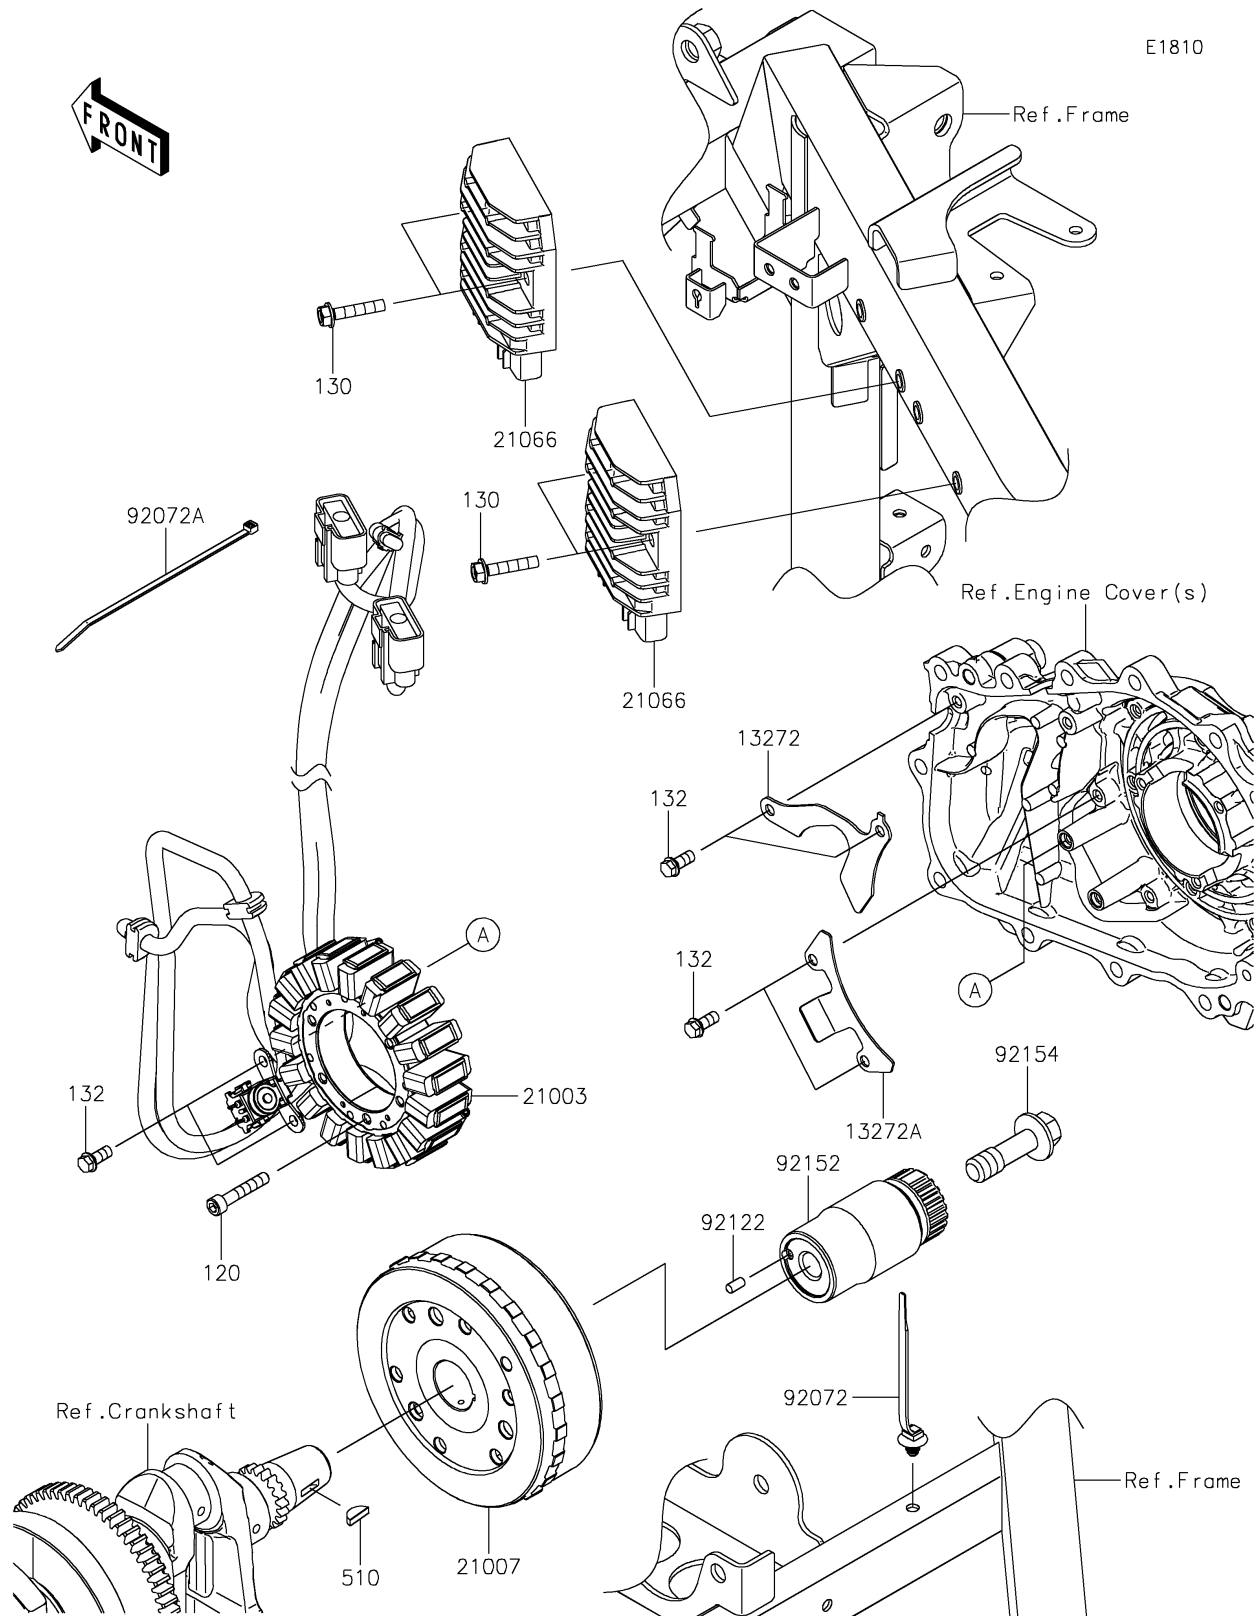

2026 RIDGE® HVAC

PARTS DIAGRAM

Generator

2026 RIDGE® HVAC

PARTS LIST

Generator

ITEM NAME	PART NUMBER	QUANTITY
PLATE,LEAD WIRE (Ref # 13272)	13272-4122	1
PLATE,LEAD WIRE (Ref # 13272A)	13272-4123	1
STATOR (Ref # 21003)	21003-0223	1
ROTOR (Ref # 21007)	21007-0731	1
REGULATOR-VOLTAGE (Ref # 21066)	21066-0771	2
BAND,OS170-FT7(BLACK) (Ref # 92072)	92072-1414	1
BAND,L=292.1 (Ref # 92072A)	92072-3509	1
ROLLER (Ref # 92122)	92122-0569	1
COLLAR (Ref # 92152)	92152-2932	1
BOLT,14X45 (Ref # 92154)	92154-7019	1
BOLT-SOCKET,6X35 (Ref # 120)	120CA0635	3
BOLT-FLANGED,6X30 (Ref # 130)	130BA0630	4
BOLT-FLANGED-SMALL,6X14 (Ref # 132)	132BA0614	6
KEY-WOODRUFF (Ref # 510)	510A4200	1