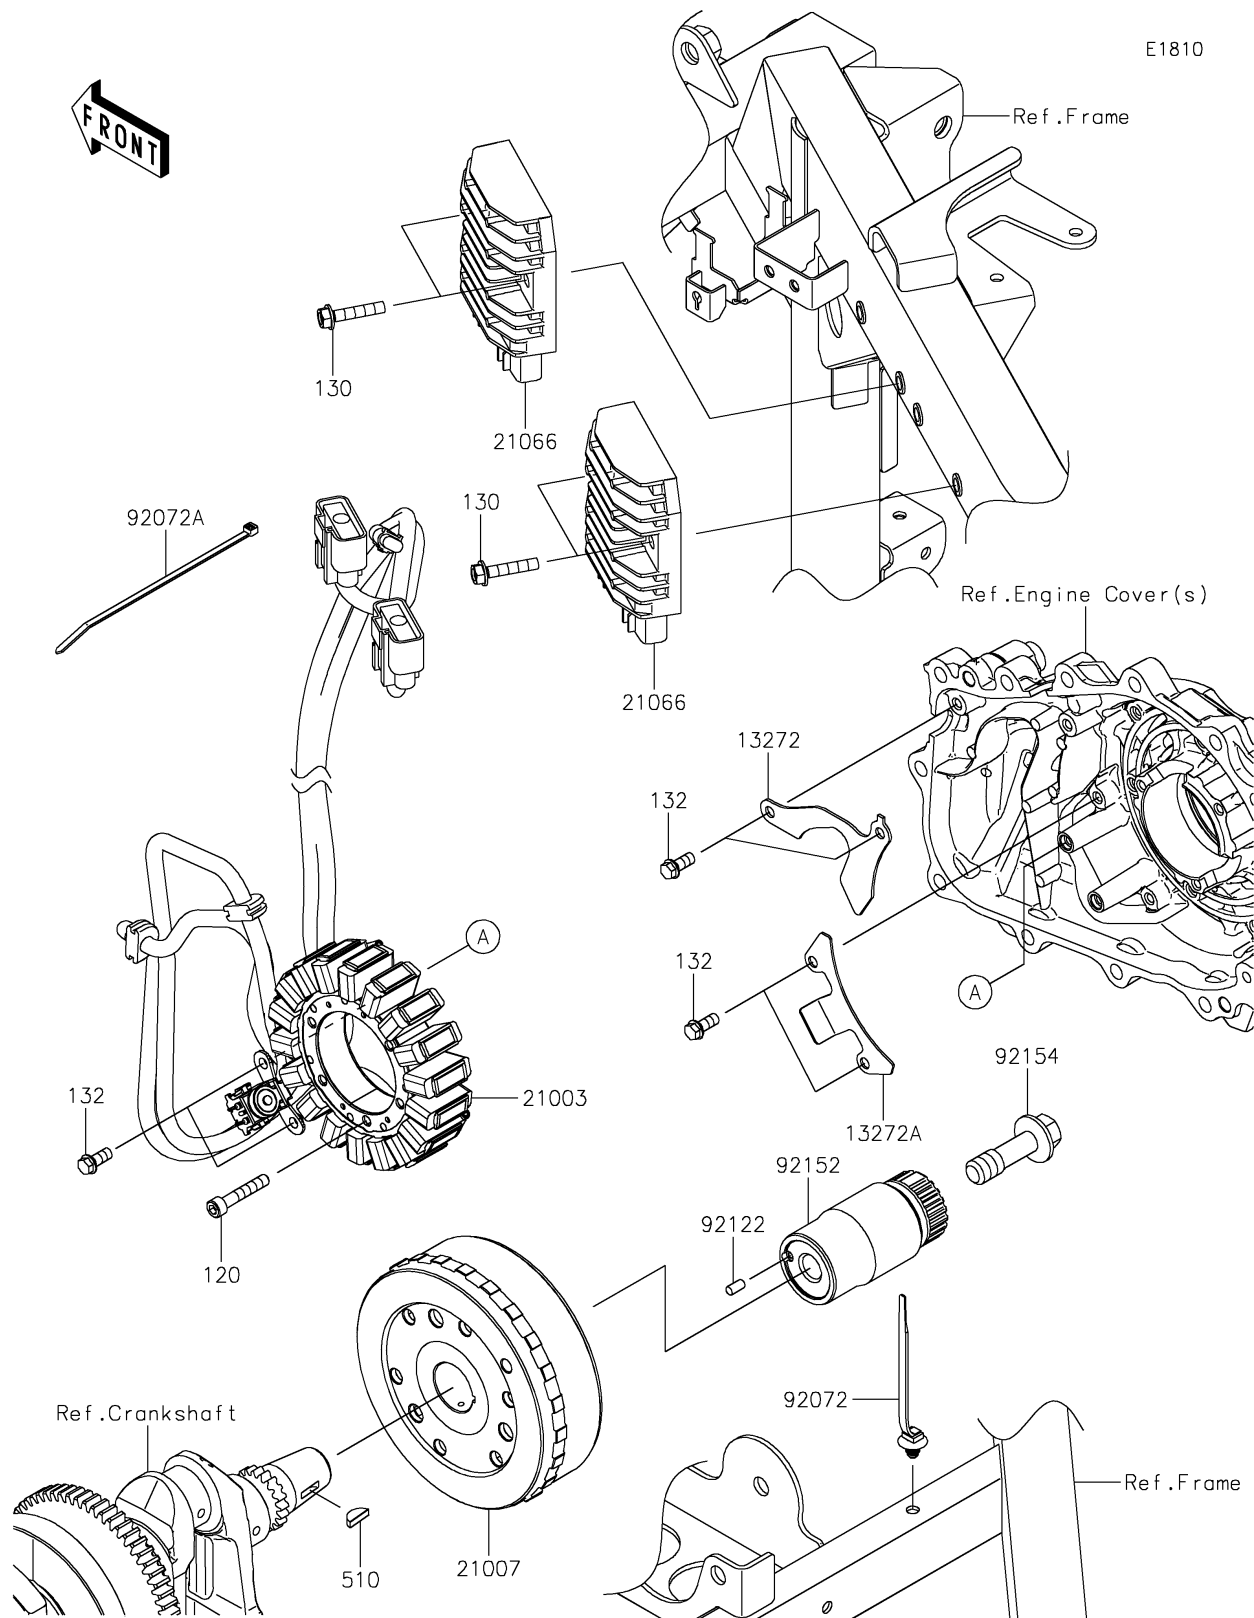

2026 RIDGE® HVAC CAMO

PARTS DIAGRAM

Generator

2026 RIDGE® HVAC CAMO

PARTS LIST

Generator

ITEM NAME	PART NUMBER	QUANTITY
PLATE,LEAD WIRE (Ref # 13272)	13272-4122	1
PLATE,LEAD WIRE (Ref # 13272A)	13272-4123	1
STATOR (Ref # 21003)	21003-0223	1
ROTOR (Ref # 21007)	21007-0731	1
REGULATOR-VOLTAGE (Ref # 21066)	21066-0771	2
BAND,OS170-FT7(BLACK) (Ref # 92072)	92072-1414	1
BAND,L=292.1 (Ref # 92072A)	92072-3509	1
ROLLER (Ref # 92122)	92122-0569	1
COLLAR (Ref # 92152)	92152-2932	1
BOLT,14X45 (Ref # 92154)	92154-7019	1
BOLT-SOCKET,6X35 (Ref # 120)	120CA0635	3
BOLT-FLANGED,6X30 (Ref # 130)	130BA0630	4
BOLT-FLANGED-SMALL,6X14 (Ref # 132)	132BA0614	6
KEY-WOODRUFF (Ref # 510)	510A4200	1