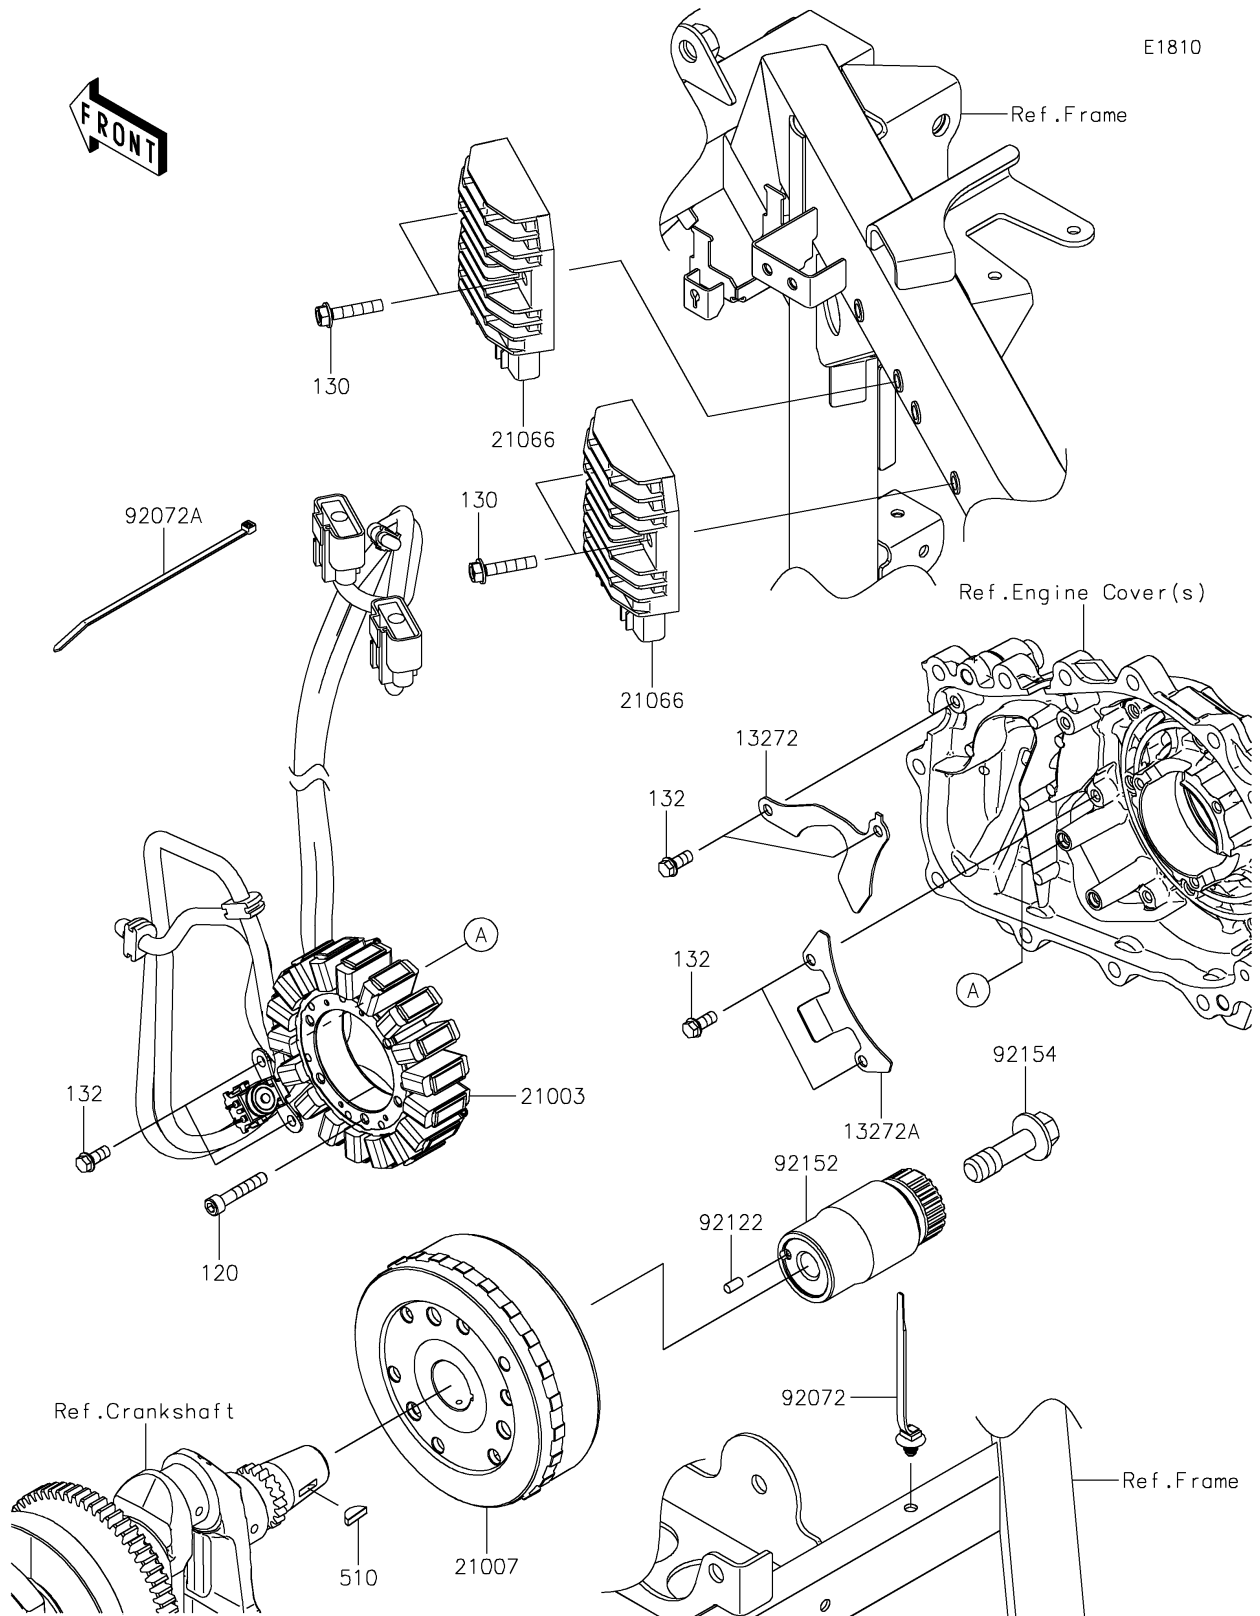

2026 RIDGE® HVAC

PARTS DIAGRAM

Generator

2026 RIDGE® HVAC

PARTS LIST

Generator

ITEM NAME	PART NUMBER	QUANTITY
PLATE,LEAD WIRE (Ref # 13272)	13272-4122	1
PLATE,LEAD WIRE (Ref # 13272A)	13272-4123	1
STATOR (Ref # 21003)	21003-0223	1
ROTOR (Ref # 21007)	21007-0731	1
REGULATOR-VOLTAGE (Ref # 21066)	21066-0771	2
BAND,OS170-FT7(BLACK) (Ref # 92072)	92072-1414	1
BAND,L=292.1 (Ref # 92072A)	92072-3509	1
ROLLER (Ref # 92122)	92122-0569	1
COLLAR (Ref # 92152)	92152-2932	1
BOLT,14X45 (Ref # 92154)	92154-7019	1
BOLT-SOCKET,6X35 (Ref # 120)	120CA0635	3
BOLT-FLANGED,6X30 (Ref # 130)	130BA0630	4
BOLT-FLANGED-SMALL,6X14 (Ref # 132)	132BA0614	6
KEY-WOODRUFF (Ref # 510)	510A4200	1