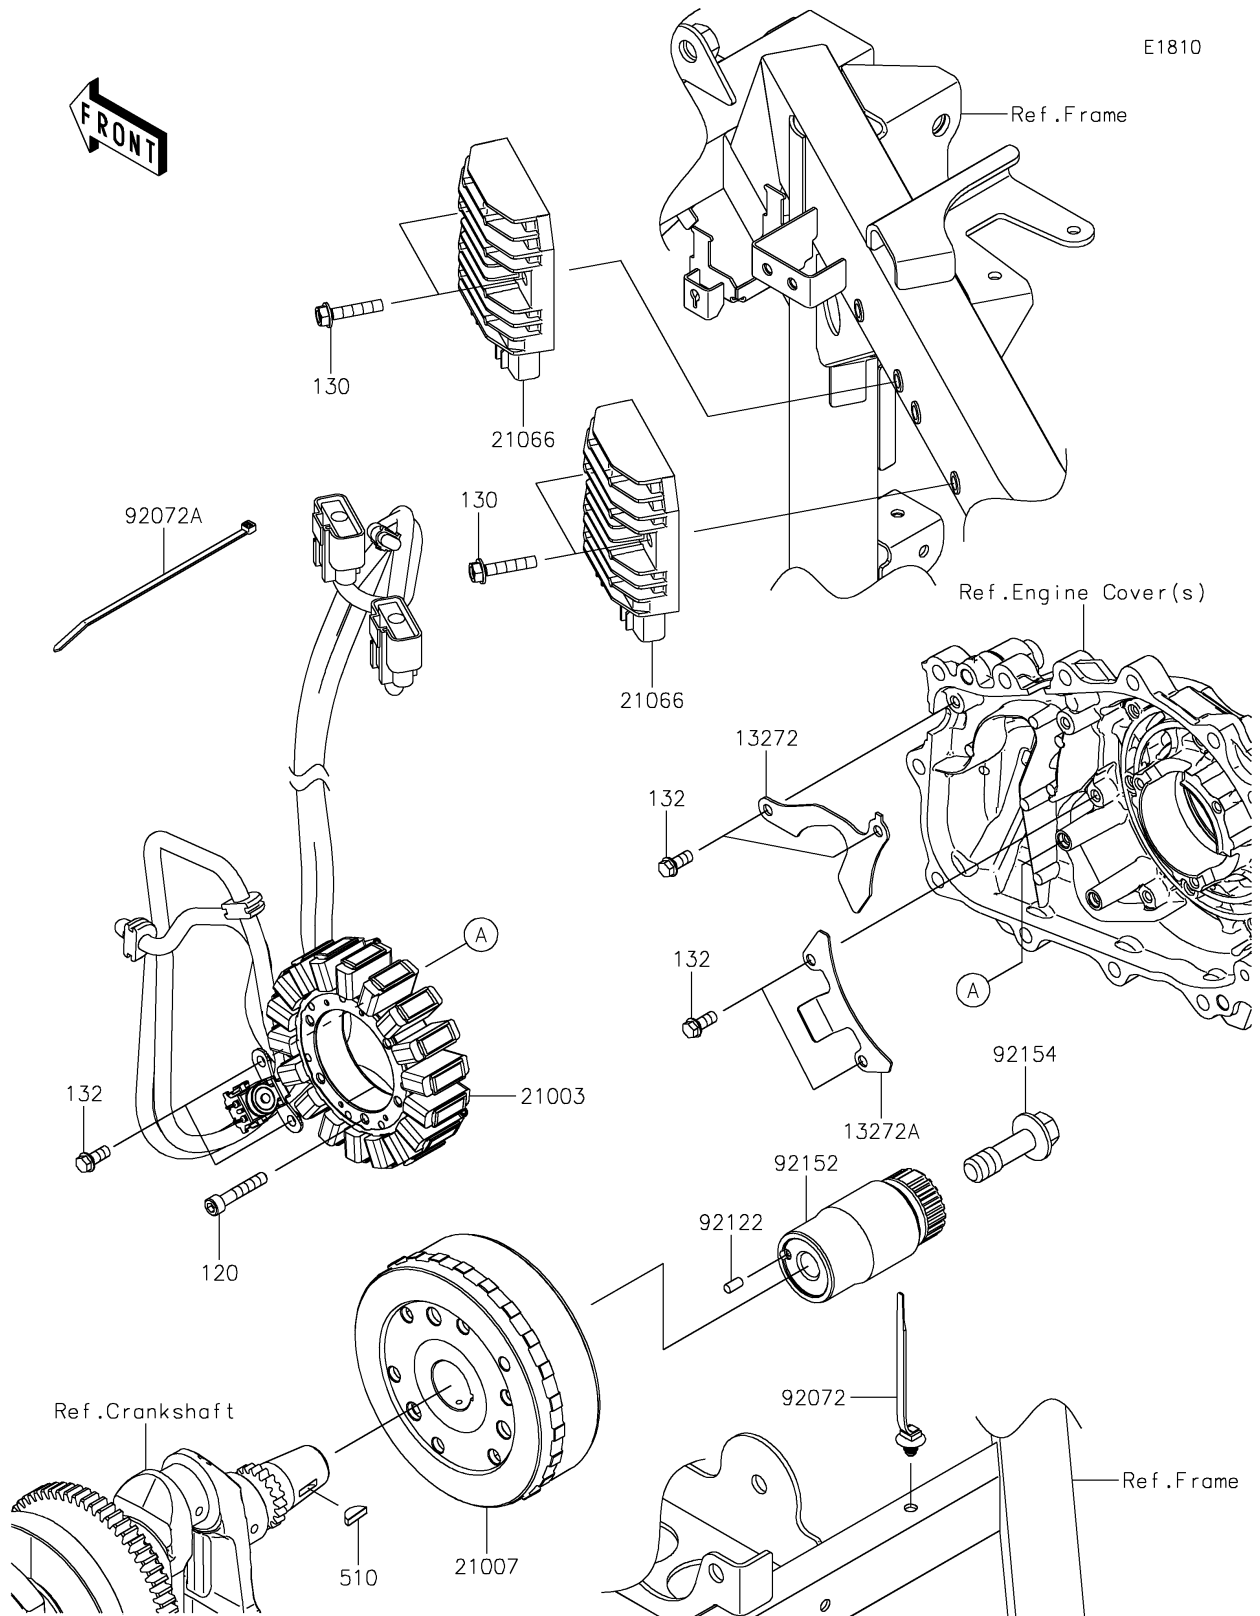

2026 RIDGE HVAC

PARTS DIAGRAM

Generator