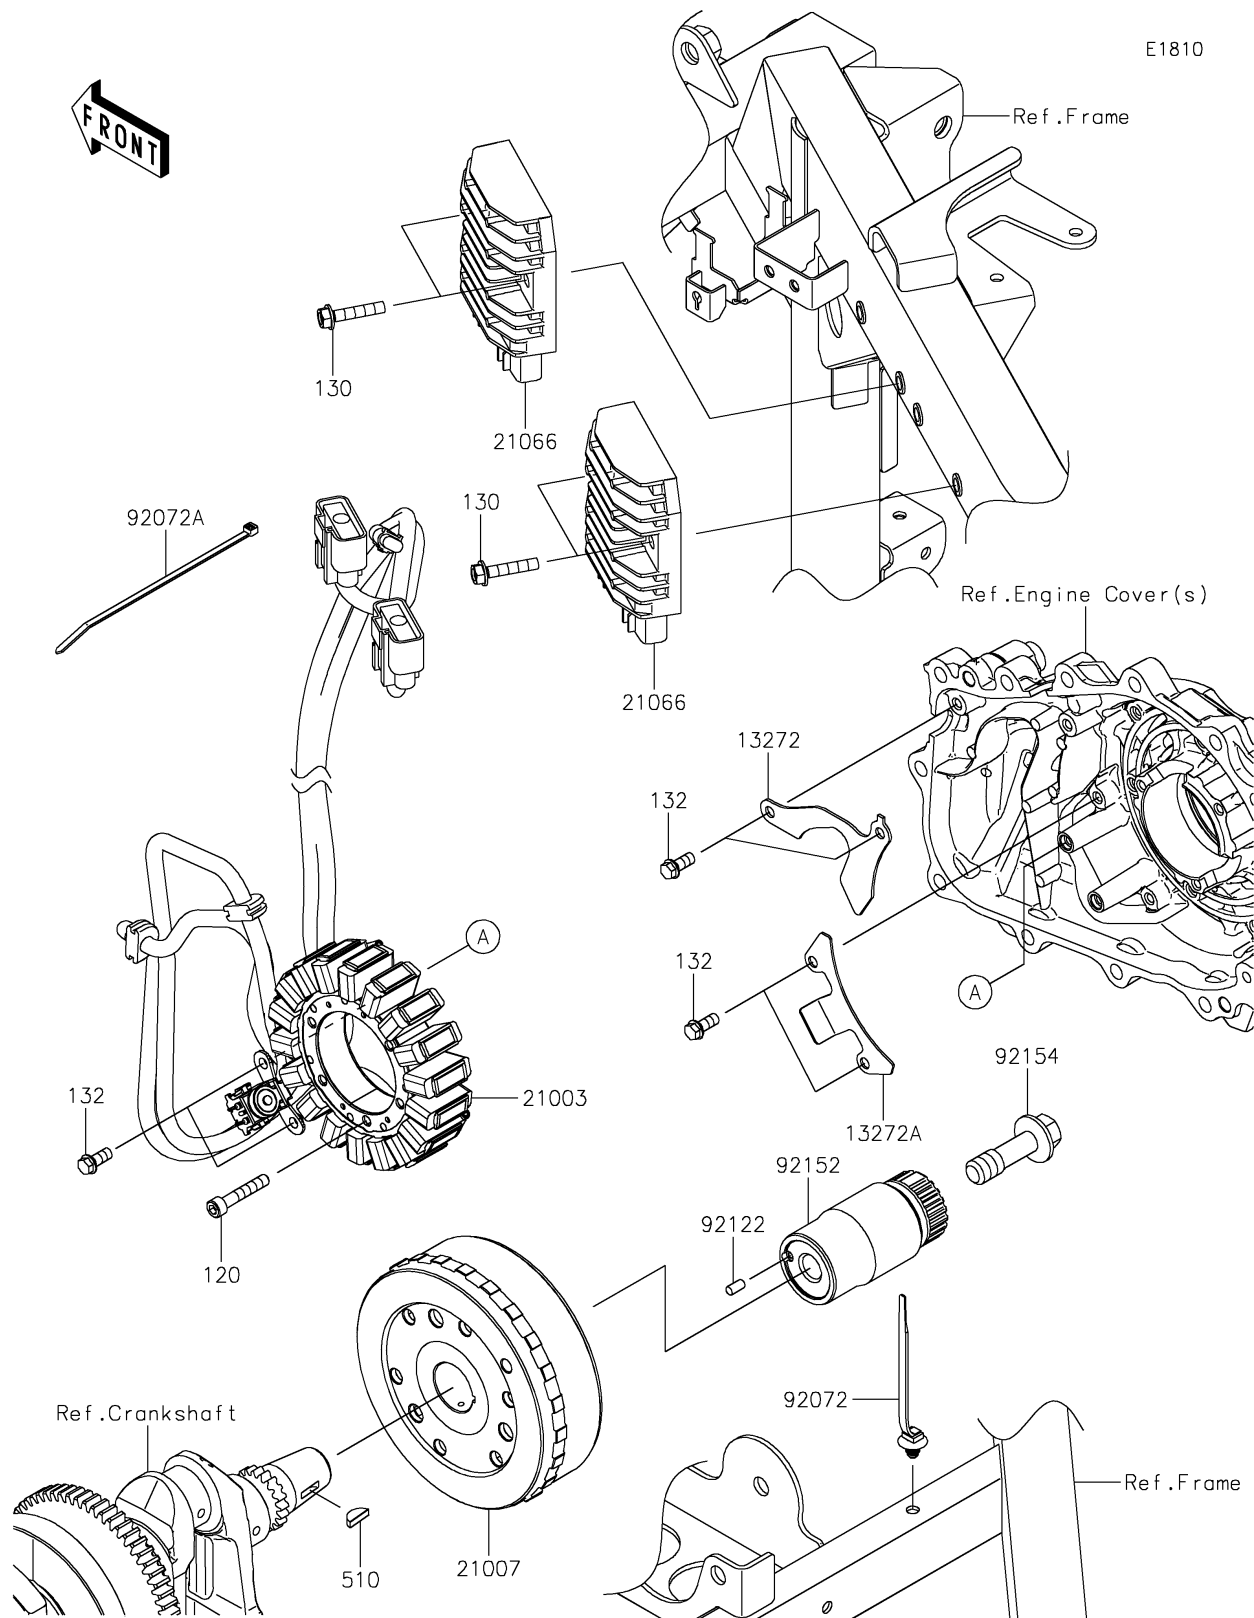

2026 RIDGE® HVAC CAMO

PARTS DIAGRAM

Generator