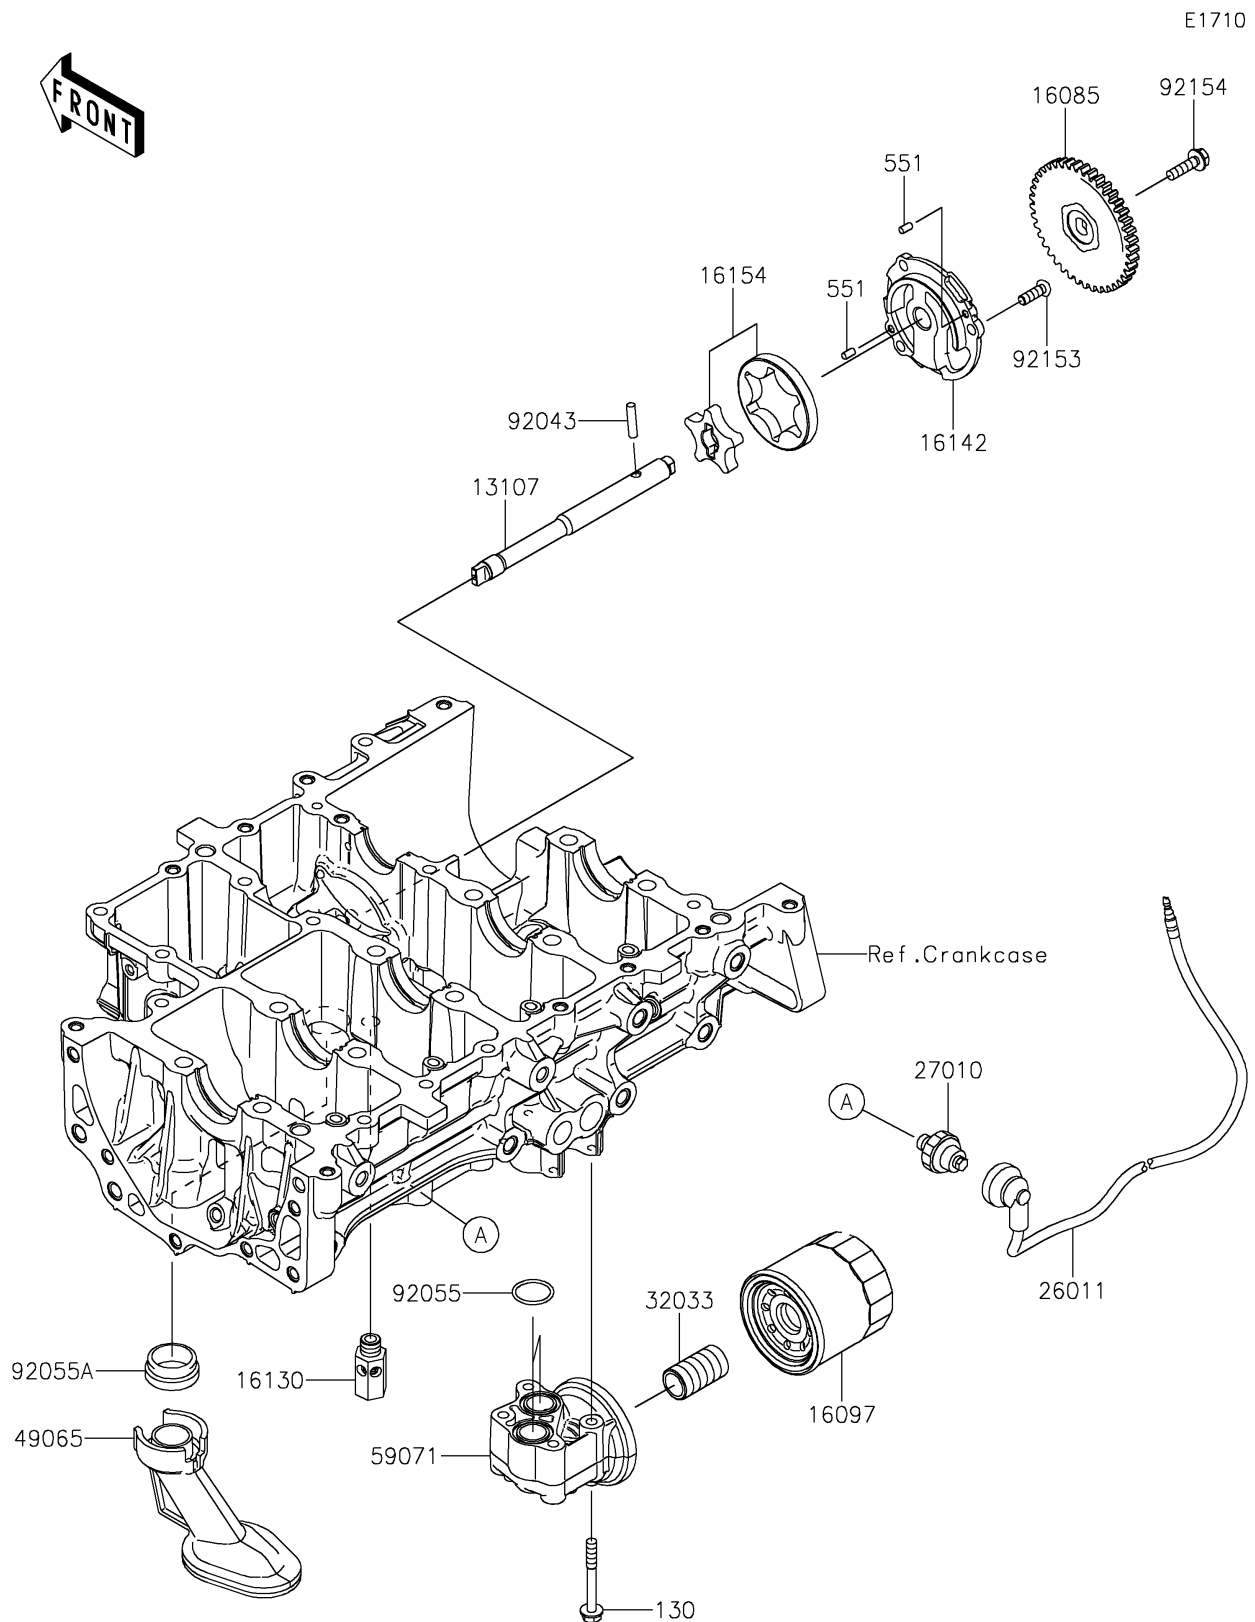

2026 RIDGE HVAC Camo

PARTS DIAGRAM

Oil Pump/Oil Filter

2026 RIDGE HVAC Camo

PARTS LIST

Oil Pump/Oil Filter

ITEM NAME	PART NUMBER	QUANTITY
SHAFT,OIL PUMP (Ref # 13107)	13107-1560	1
GEAR,OIL PUMP,41T (Ref # 16085)	16085-0726	1
FILTER-ASSY-OIL (Ref # 16097)	16097-0007	1
VALVE-ASSY-RELIEF (Ref # 16130)	16130-1058	1
COVER-PUMP (Ref # 16142)	16142-0782	1
ROTOR-PUMP (Ref # 16154)	16154-0791	1
WIRE-LEAD (Ref # 26011)	26011-2434	1
SWITCH,OIL PRESSURE (Ref # 27010)	27010-1313	1
PIPE,OIL FILTER (Ref # 32033)	32033-1535	1
FILTER-OIL (Ref # 49065)	49065-0730	1
JOINT,OIL FILTER (Ref # 59071)	59071-0787	1
PIN,5X21.8 (Ref # 92043)	92043-1518	1
RING-O,20.8X1.9 (Ref # 92055)	92055-0053	2
RING-O,OIL FILTER (Ref # 92055A)	92055-1503	1
BOLT,TORX,6X18 (Ref # 92153)	92153-0454	3
BOLT,FLANGED,6X22 (Ref # 92154)	92154-1525	1
BOLT-FLANGED,6X50 (Ref # 130)	130BA0650	4
PIN-DOWEL,4X8 (Ref # 551)	551A0408	2