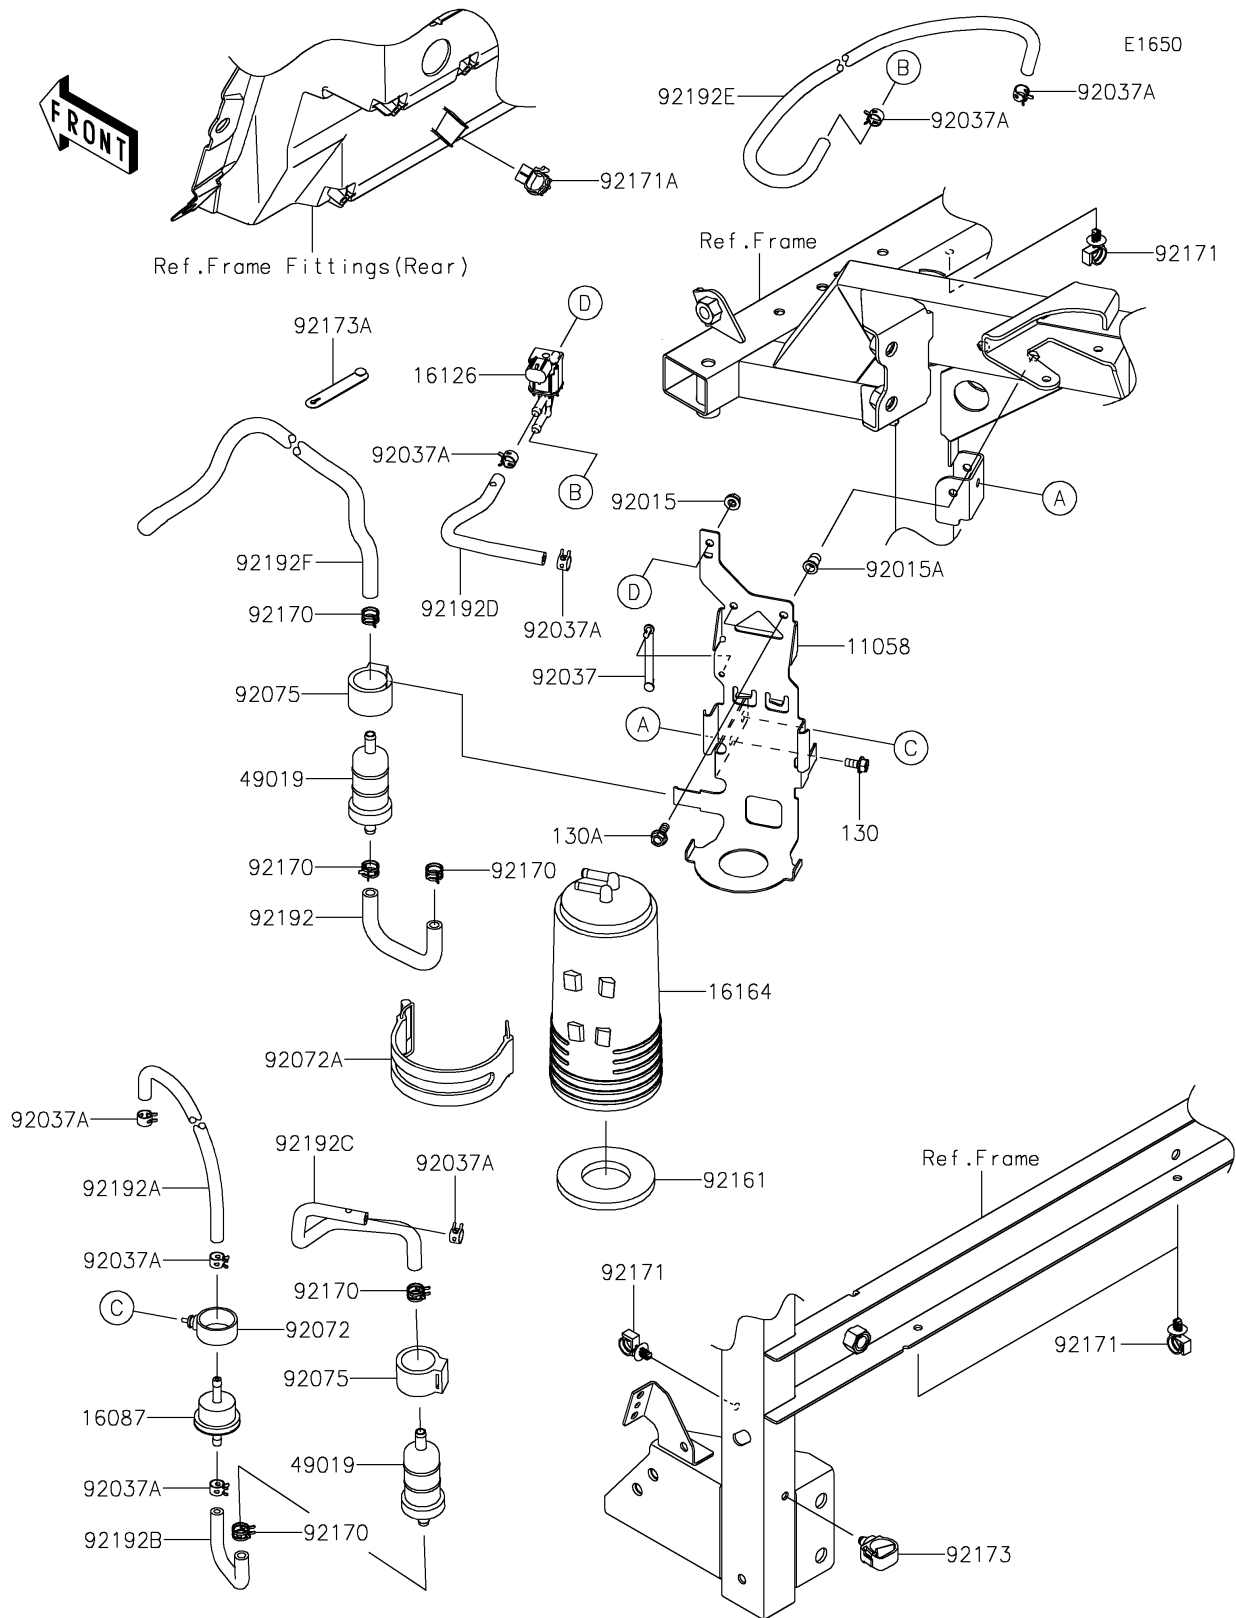

2026 RIDGE HVAC

PARTS DIAGRAM

Fuel Evaporative System(CA)

2026 RIDGE HVAC

PARTS LIST

Fuel Evaporative System(CA)

ITEM NAME	PART NUMBER	QUANTITY
BRACKET,CANISTER (Ref # 11058)	11058-0557	1
VALVE-CHECK (Ref # 16087)	16087-0011	1
VALVE,SOLENOID (Ref # 16126)	16126-0705	1
CANISTER (Ref # 16164)	16164-0016	1
FILTER-FUEL (Ref # 49019)	49019-0032	2
NUT,FLANGED,6MM (Ref # 92015)	92015-1367	1
NUT,POP,6MM,L=15 (Ref # 92015A)	92015-1791	2
CLAMP,SPEED,L=58 (Ref # 92037)	92037-1163	1
CLAMP (Ref # 92037A)	92037-2113	8
BAND (Ref # 92072)	92072-0852	1
BAND,L=168 (Ref # 92072A)	92072-1306	1
DAMPER,FUEL FILTER (Ref # 92075)	92075-1853	2
DAMPER (Ref # 92161)	92161-1843	1
CLAMP (Ref # 92170)	92170-2082	5
CLAMP (Ref # 92171)	92171-0453	4
CLAMP,EDGE CLIP (Ref # 92171A)	92171-1722	1
CLAMP (Ref # 92173)	92173-0861	1
CLAMP (Ref # 92173A)	92173-2199	1
TUBE,FILTER-CANISTER (Ref # 92192)	92192-1665	1
TUBE,TANK-VALVE CHECK (Ref # 92192A)	92192-2653	1
TUBE,VALVE CHECK-FILTER AIR (Ref # 92192B)	92192-2654	1
TUBE,FILTER AIR-CANISTER (Ref # 92192C)	92192-2655	1
TUBE,CANISTER-PURGE VALVE (Ref # 92192D)	92192-2656	1
TUBE,PURGE VALVE-IN MANIFOLD (Ref # 92192E)	92192-2657	1
TUBE,FILTER AIR-OUTSIDE (Ref # 92192F)	92192-2658	1
BOLT-FLANGED,6X12 (Ref # 130)	130BA0612	1
BOLT-FLANGED,6X16 (Ref # 130A)	130BA0616	2