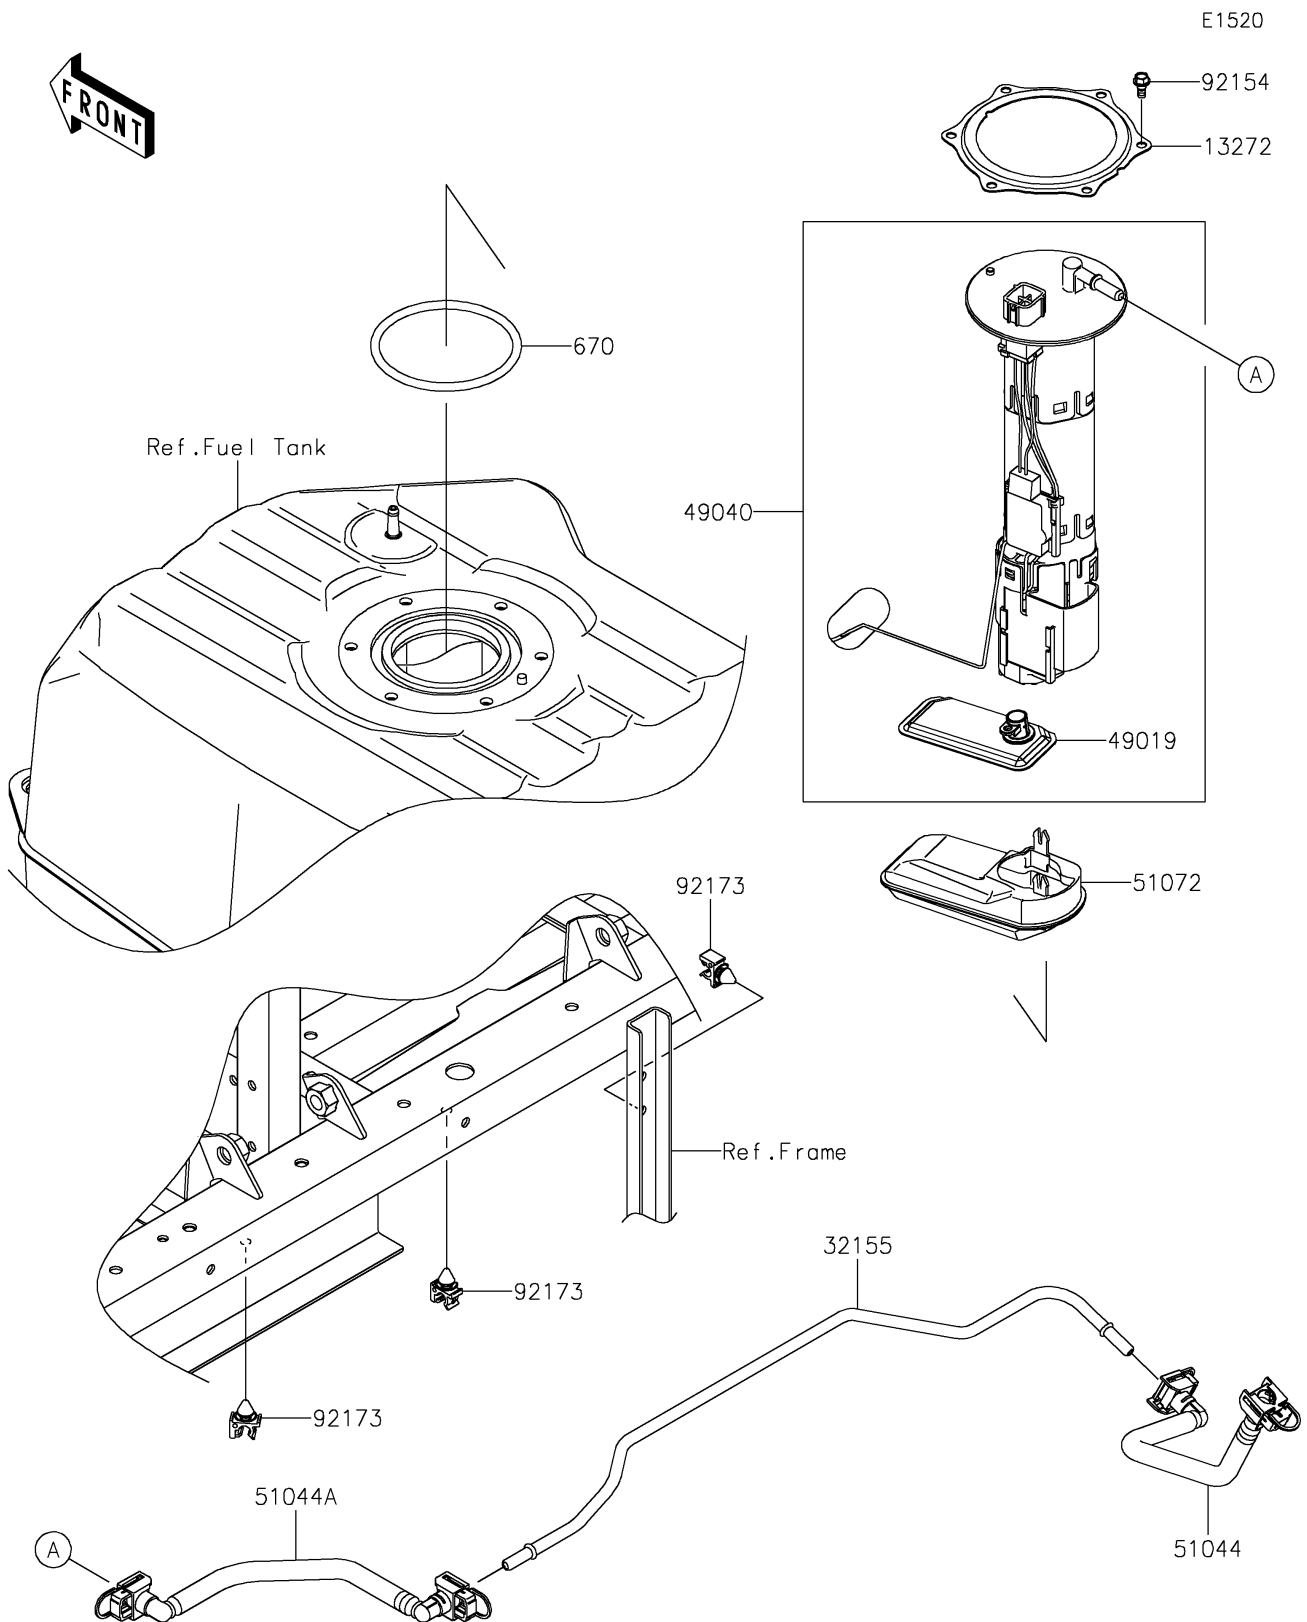

2026 RIDGE® HVAC

PARTS DIAGRAM

Fuel Pump

2026 RIDGE® HVAC

PARTS LIST

Fuel Pump

ITEM NAME	PART NUMBER	QUANTITY
PLATE (Ref # 13272)	13272-2500	1
PIPE,FUEL (Ref # 32155)	32155-7458	1
FILTER-FUEL (Ref # 49019)	49019-0034	1
PUMP-FUEL (Ref # 49040)	49040-0828	1
TUBE-ASSY,PIPE-ENGINE (Ref # 51044)	51044-1240	1
TUBE-ASSY,PUMP-PIPE (Ref # 51044A)	51044-1241	1
CHAMBER-FUEL (Ref # 51072)	51072-0008	1
BOLT,FUEL PUMP (Ref # 92154)	92154-1326	6
CLAMP,FUEL PIPE (Ref # 92173)	92173-1213	3
O RING (Ref # 670)	670E5090	1