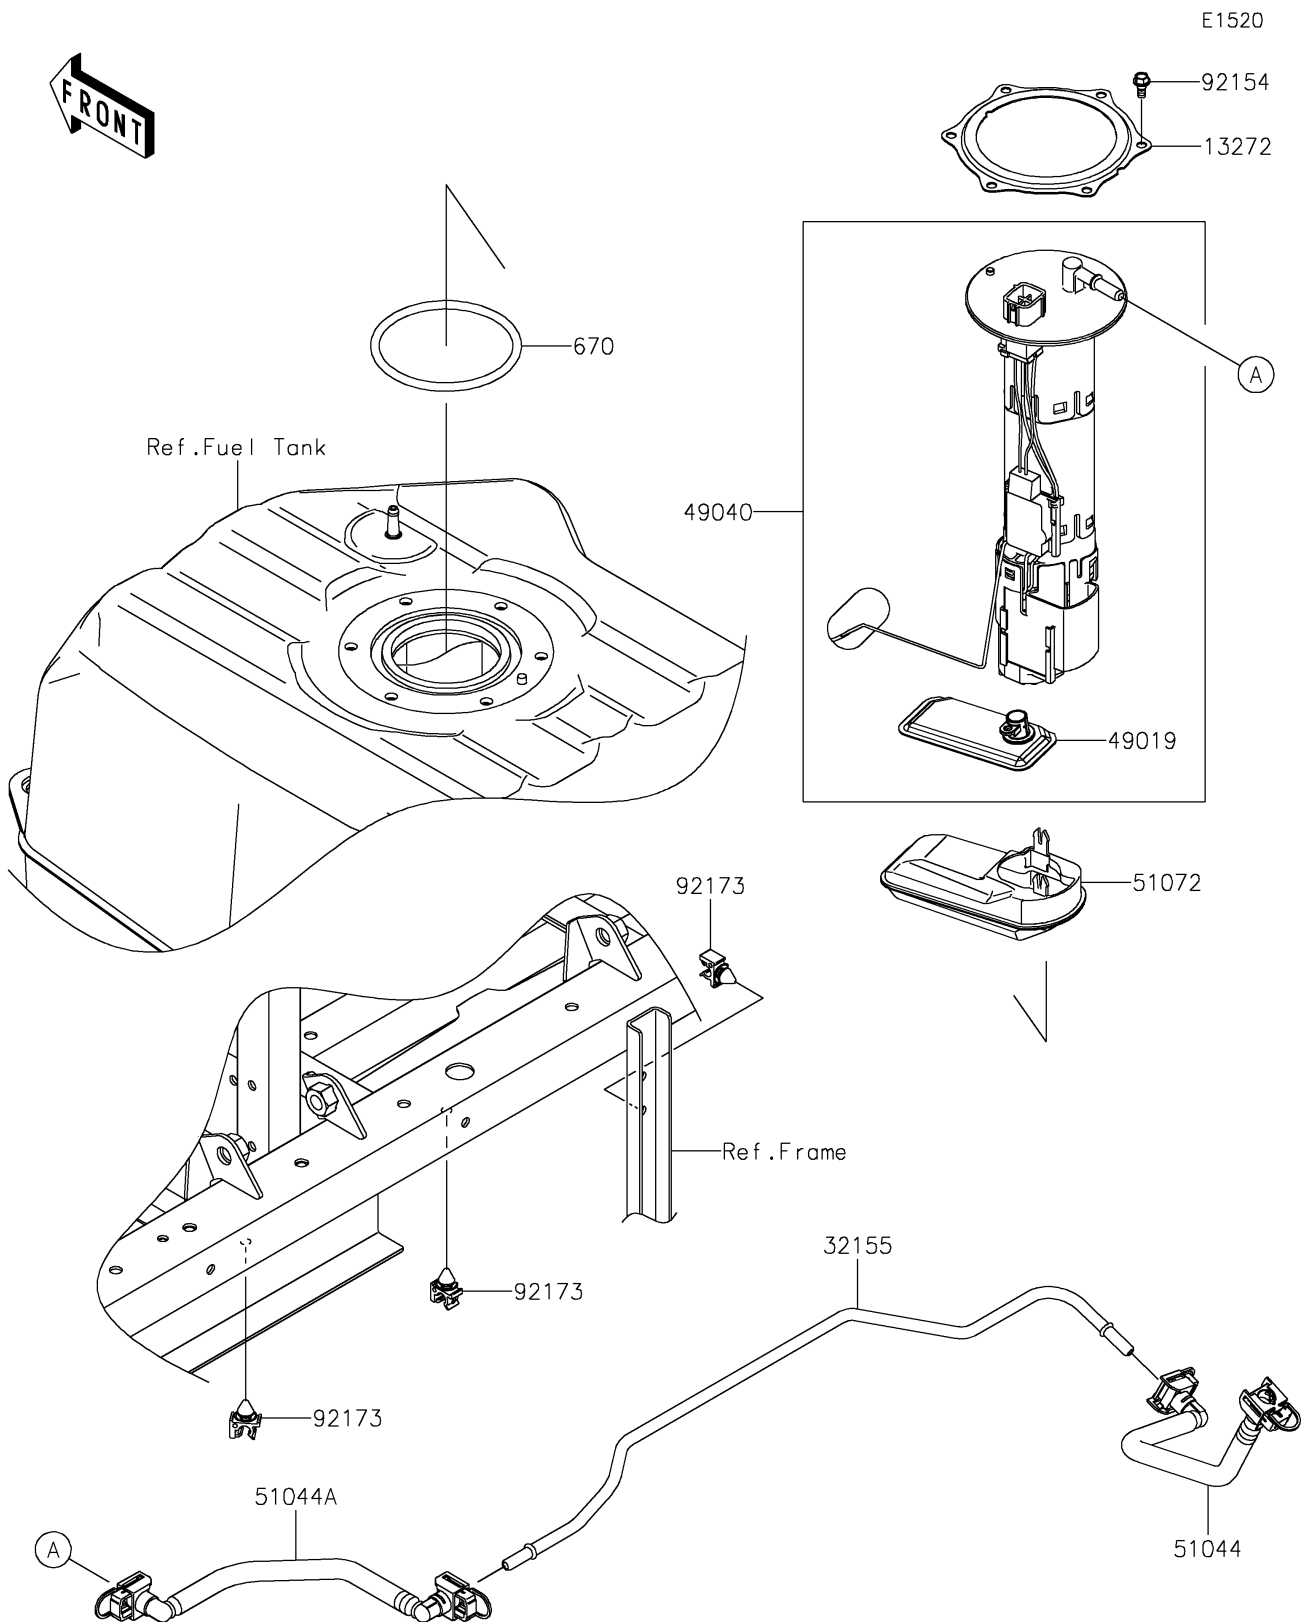

## PARTS DIAGRAM

### Fuel Pump

## PARTS LIST

### Fuel Pump

ITEM NAME	PART NUMBER	QUANTITY
PLATE (Ref # 13272)	13272-2500	1
PIPE,FUEL (Ref # 32155)	32155-7458	1
FILTER-FUEL (Ref # 49019)	49019-0034	1
PUMP-FUEL (Ref # 49040)	49040-0828	1
TUBE-ASSY,PIPE-ENGINE (Ref # 51044)	51044-1240	1
TUBE-ASSY,PUMP-PIPE (Ref # 51044A)	51044-1241	1
CHAMBER-FUEL (Ref # 51072)	51072-0008	1
BOLT,FUEL PUMP (Ref # 92154)	92154-1326	6
CLAMP,FUEL PIPE (Ref # 92173)	92173-1213	3
O RING (Ref # 670)	670E5090	1