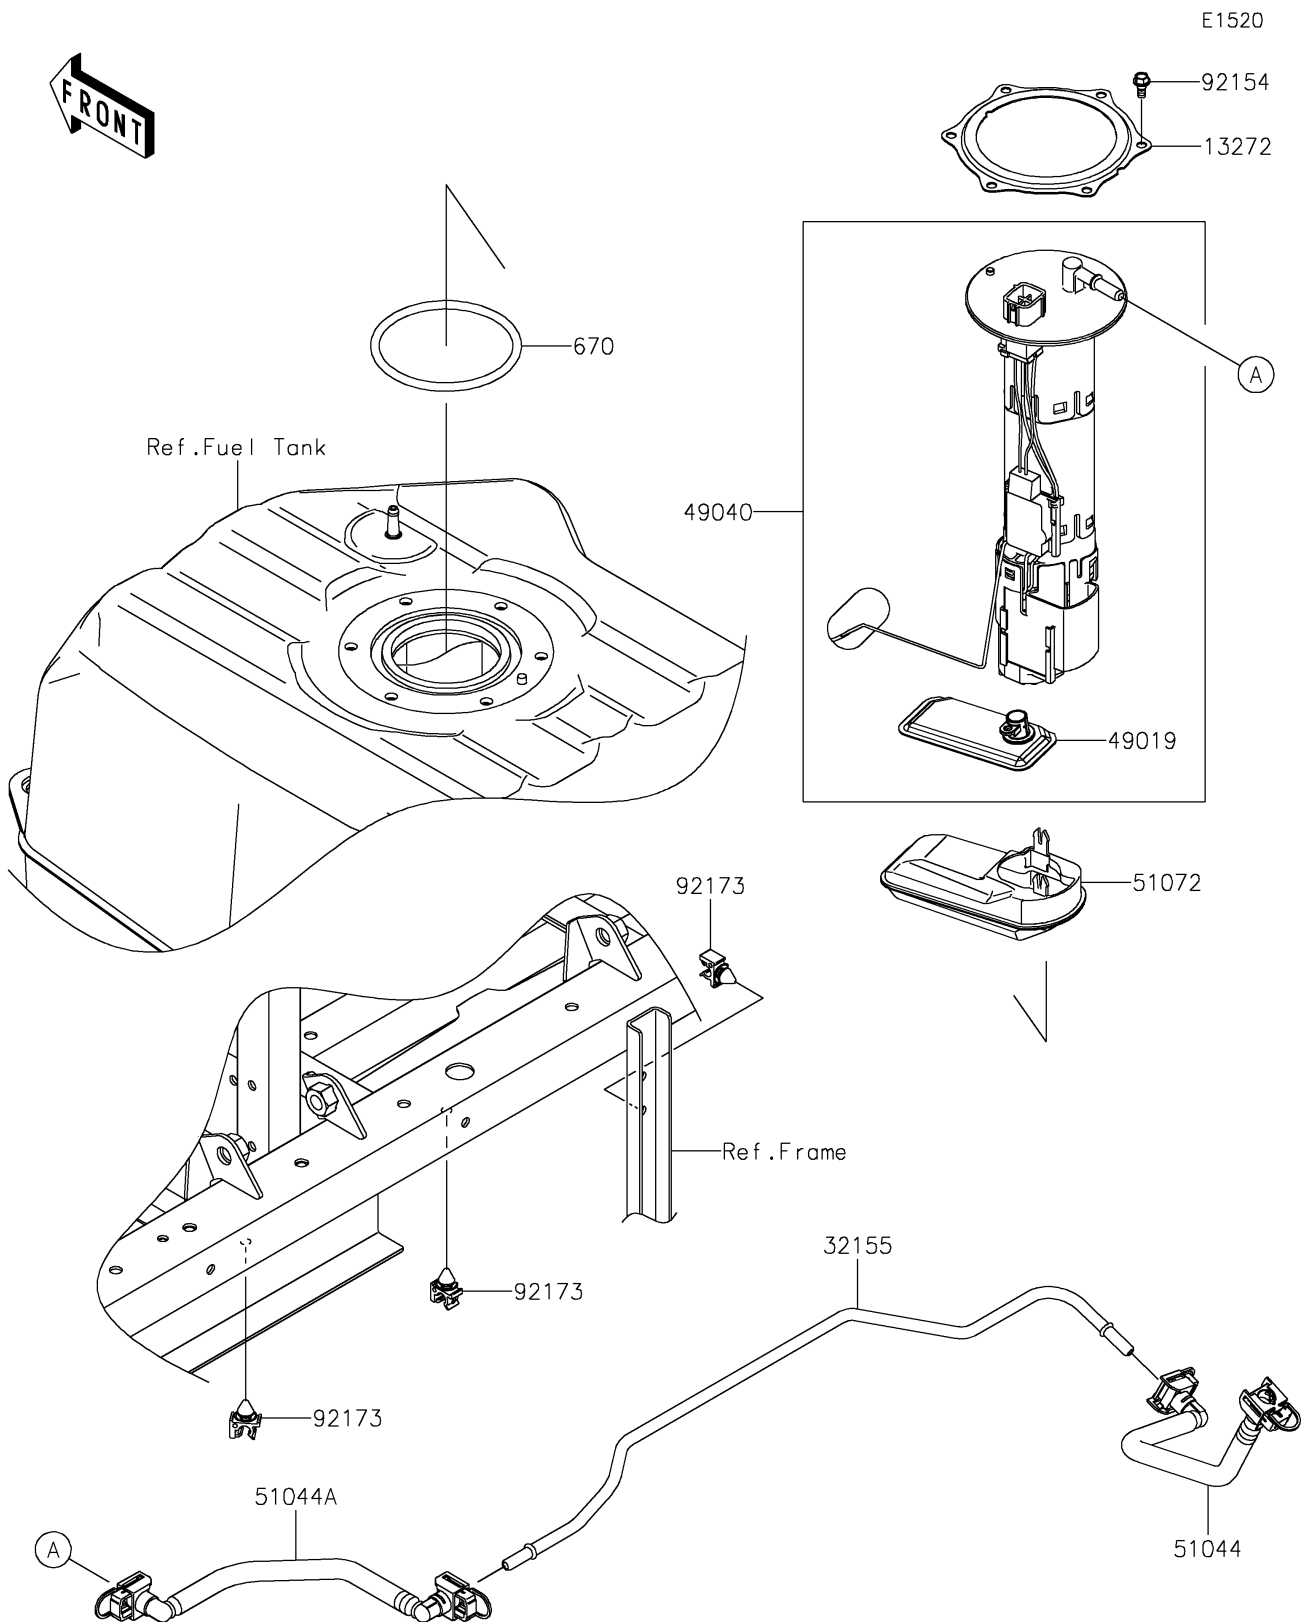

2026 RIDGE HVAC Camo

PARTS DIAGRAM

Fuel Pump

2026 RIDGE HVAC Camo

PARTS LIST

Fuel Pump

ITEM NAME	PART NUMBER	QUANTITY
PLATE (Ref # 13272)	13272-2500	1
PIPE,FUEL (Ref # 32155)	32155-7458	1
FILTER-FUEL (Ref # 49019)	49019-0034	1
PUMP-FUEL (Ref # 49040)	49040-0828	1
TUBE-ASSY,PIPE-ENGINE (Ref # 51044)	51044-1240	1
TUBE-ASSY,PUMP-PIPE (Ref # 51044A)	51044-1241	1
CHAMBER-FUEL (Ref # 51072)	51072-0008	1
BOLT,FUEL PUMP (Ref # 92154)	92154-1326	6
CLAMP,FUEL PIPE (Ref # 92173)	92173-1213	3
O RING (Ref # 670)	670E5090	1