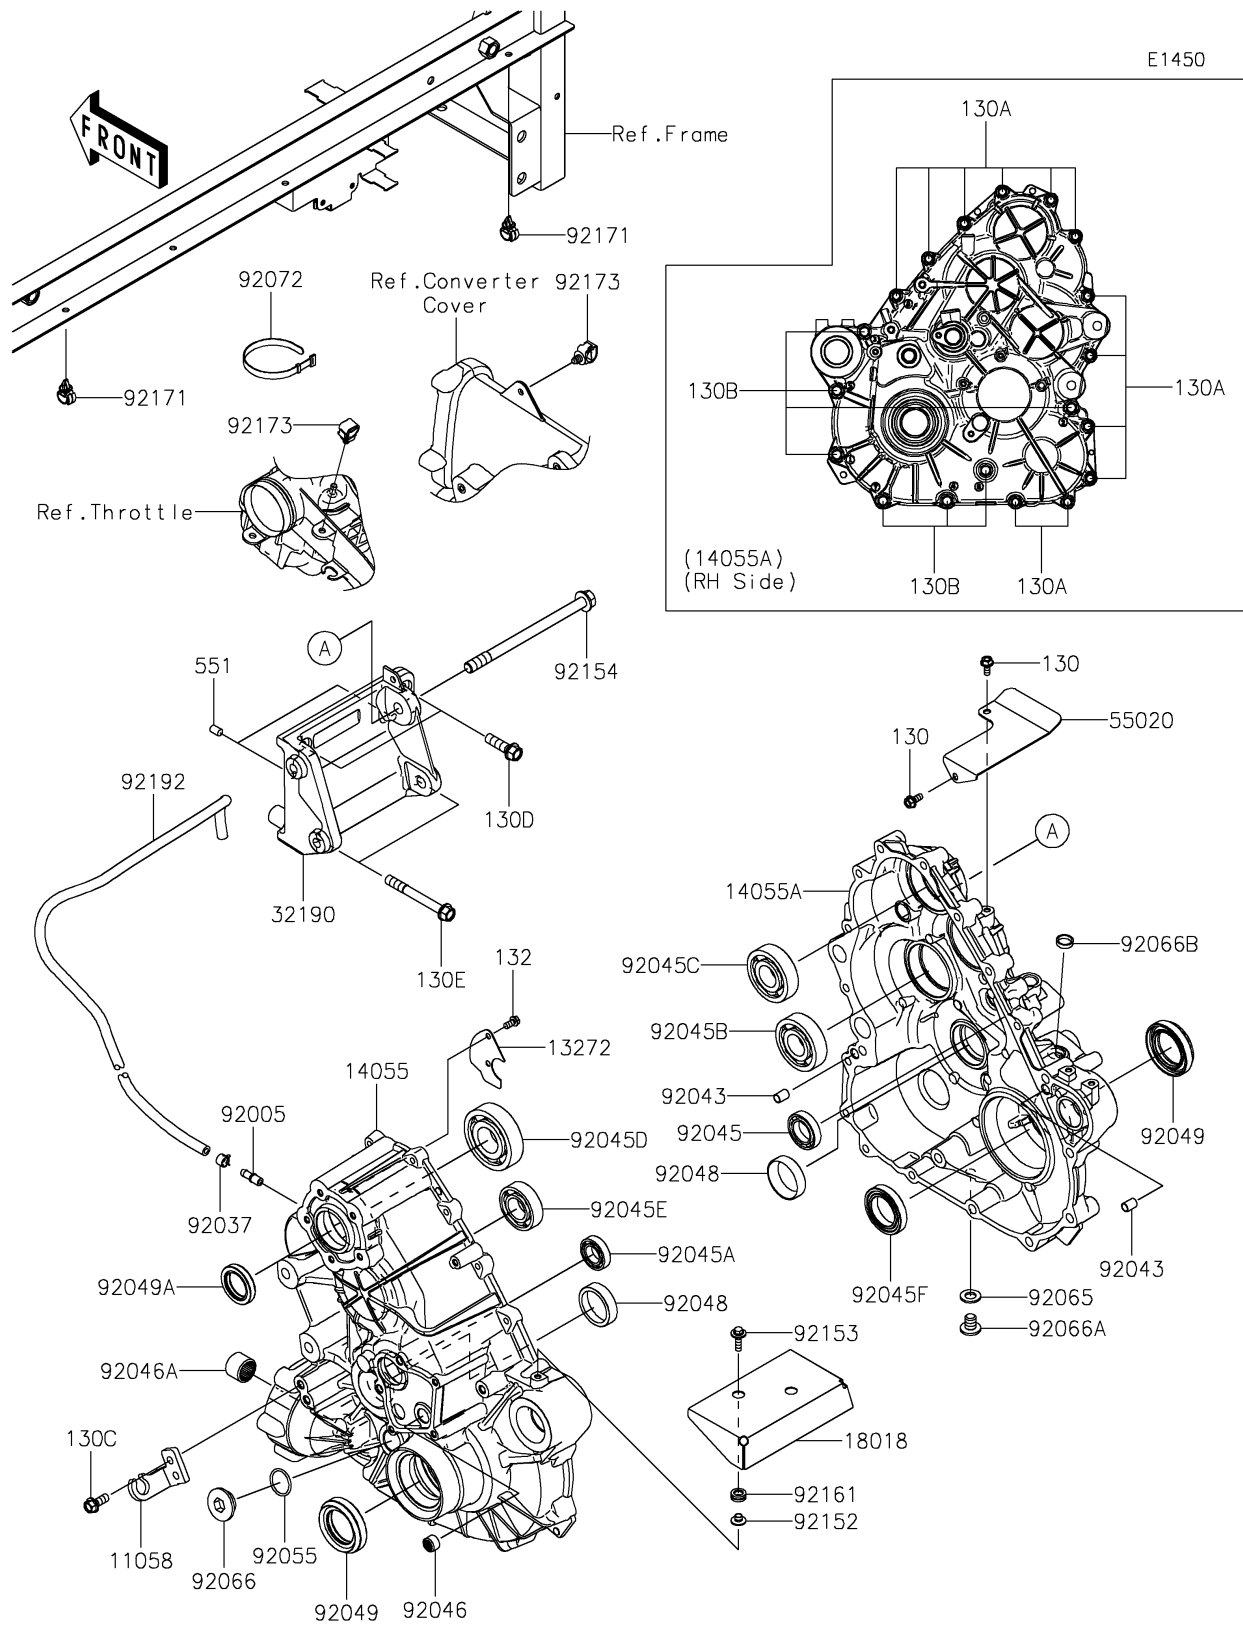

2026 RIDGE® HVAC

PARTS DIAGRAM

Gear Box

2026 RIDGE® HVAC

PARTS LIST

Gear Box

ITEM NAME	PART NUMBER	QUANTITY
BRACKET,CABLE (Ref # 11058)	11058-0560	1
PLATE (Ref # 13272)	13272-7230	1
CASE-GEAR,LH (Ref # 14055)	14055-0691	1
CASE-GEAR,RH (Ref # 14055A)	14055-0692	1
PLATE-HEAT GUARD (Ref # 18018)	18018-0647	1
BRACKET-ENGINE (Ref # 32190)	32190-0888	1
GUARD (Ref # 55020)	55020-2426	1
FITTING,BREATHER (Ref # 92005)	92005-1127	1
CLAMP,TUBE (Ref # 92037)	92037-1505	1
PIN,DOWEL,10X14 (Ref # 92043)	92043-1037	2
BEARING-BALL,#6905 (Ref # 92045)	92045-036	1
BEARING-BALL,6904 (Ref # 92045A)	92045-0705	1
BEARING-BALL,6305RSH2 (Ref # 92045B)	92045-0899	1
BEARING-BALL,6305Z (Ref # 92045C)	92045-0901	1
BEARING-BALL,TAB306C3 (Ref # 92045D)	92045-0961	1
BEARING-BALL,6205R (Ref # 92045E)	92045-0964	1
BEARING-BALL,6907C2 (Ref # 92045F)	92045-1373	1
BEARING-NEEDLE,HK1210FM (Ref # 92046)	92046-0034	1
BEARING-NEEDLE (Ref # 92046A)	92046-0039	1
RACE (Ref # 92048)	92048-1020	2
SEAL-OIL,TC9Y 40X62X10X17.2 (Ref # 92049)	92049-0815	2
SEAL-OIL,HTC 30X45X8 (Ref # 92049A)	92049-0848	1
RING-O,25.7X2.4 (Ref # 92055)	92055-1136	1
GASKET,12X22X2 (Ref # 92065)	92065-097	1
PLUG,25X8 (Ref # 92066)	92066-0012	1
PLUG,12X15 (Ref # 92066A)	92066-0943	1
PLUG (Ref # 92066B)	92066-7014	1
BAND,L=186 (Ref # 92072)	92072-056	1
COLLAR,6.3X8.3X7.2 (Ref # 92152)	92152-1865	2