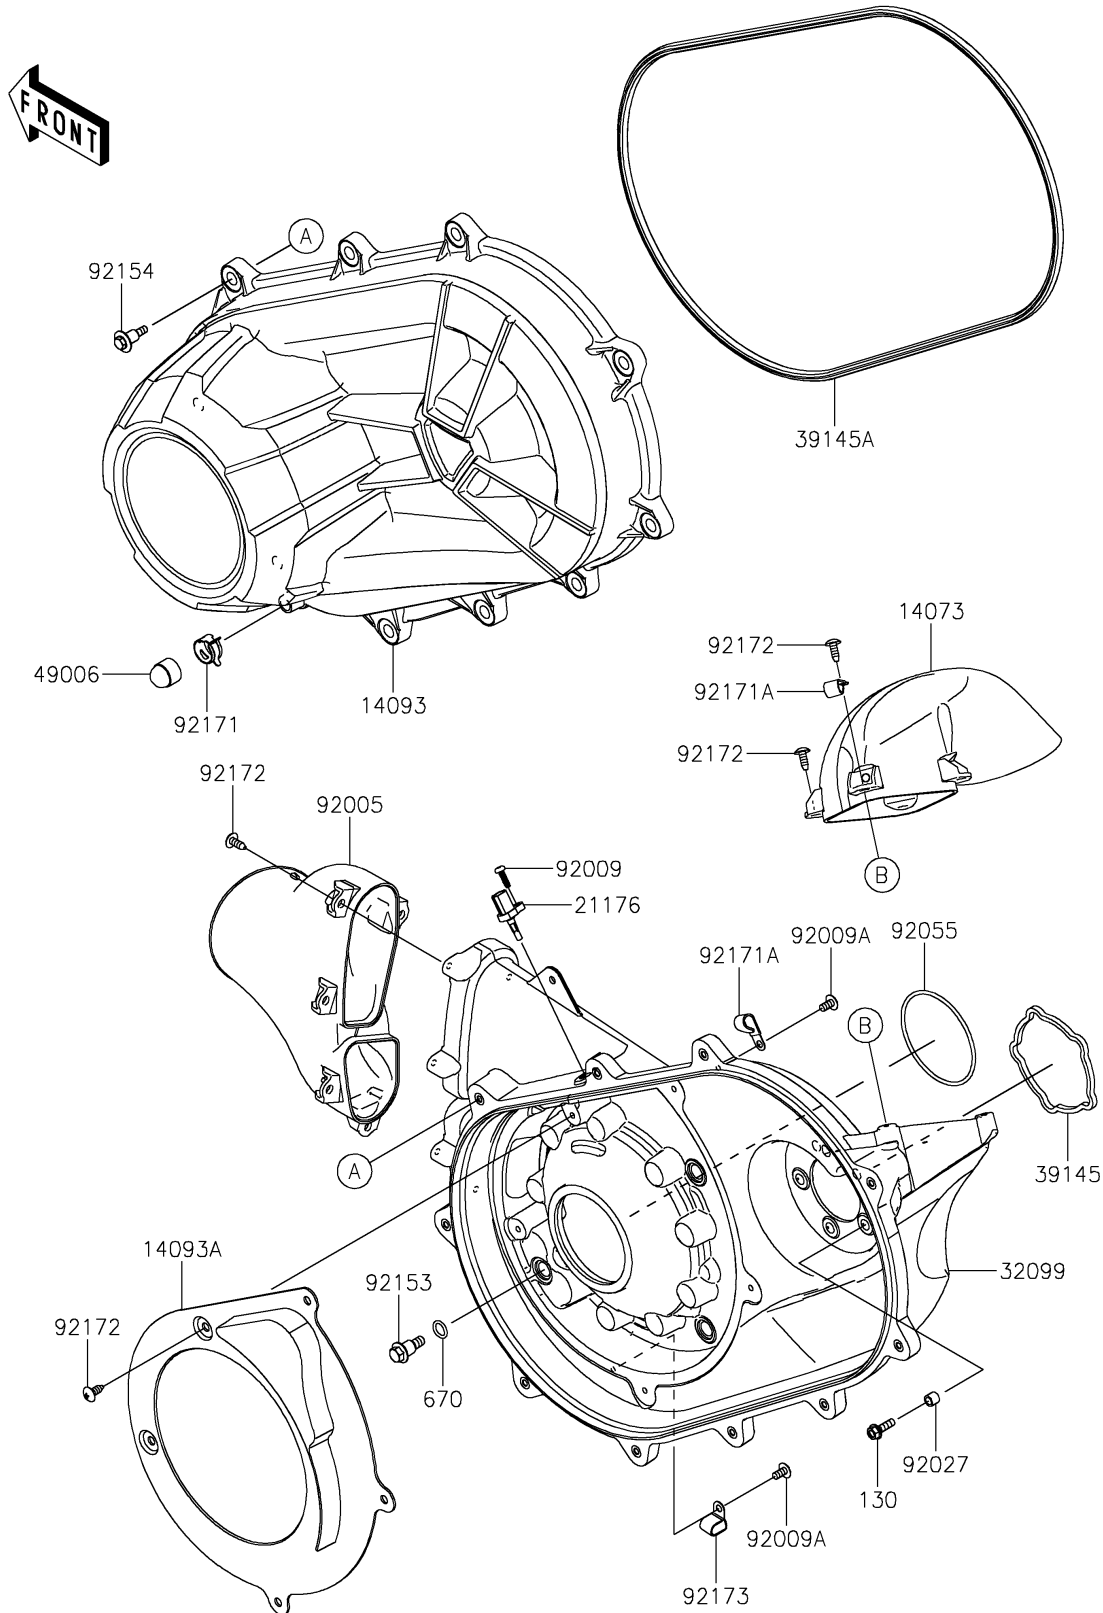

2026 RIDGE HVAC

PARTS DIAGRAM

Converter Cover

E1393

2026 RIDGE HVAC

PARTS LIST

Converter Cover

ITEM NAME	PART NUMBER	QUANTITY
DUCT,EXHAUST (Ref # 14073)	14073-1915	1
COVER,CVT (Ref # 14093)	14093-1453	1
COVER,AIR GUIDE (Ref # 14093A)	14093-1454	1
SENSOR,AIR TEMPERATURE (Ref # 21176)	21176-0048	1
CASE,CVT (Ref # 32099)	32099-0829	1
TRIM-SEAL (Ref # 39145)	39145-0714	1
TRIM-SEAL,CVT COVER (Ref # 39145A)	39145-0760	1
BOOT,DRAIN (Ref # 49006)	49006-3718	1
FITTING,INTAKE (Ref # 92005)	92005-1450	1
SCREW,TAPPING,5X16 (Ref # 92009)	92009-1264	1
SCREW,6X12 (Ref # 92009A)	92009-1480	2
COLLAR,6.8X10X8.5 (Ref # 92027)	92027-129	5
RING-O,84.4X3.1 (Ref # 92055)	92055-0916	1
BOLT,8X26.5 (Ref # 92153)	92153-0594	4
BOLT,CVT COVER (Ref # 92154)	92154-1522	10
CLAMP (Ref # 92171)	92171-0329	1
CLAMP (Ref # 92171A)	92171-0739	2
SCREW,6X16 (Ref # 92172)	92172-0284	14
CLAMP (Ref # 92173)	92173-2439	1
BOLT-FLANGED,6X20 (Ref # 130)	130BA0620	5
O RING,12MM (Ref # 670)	670D2012	4