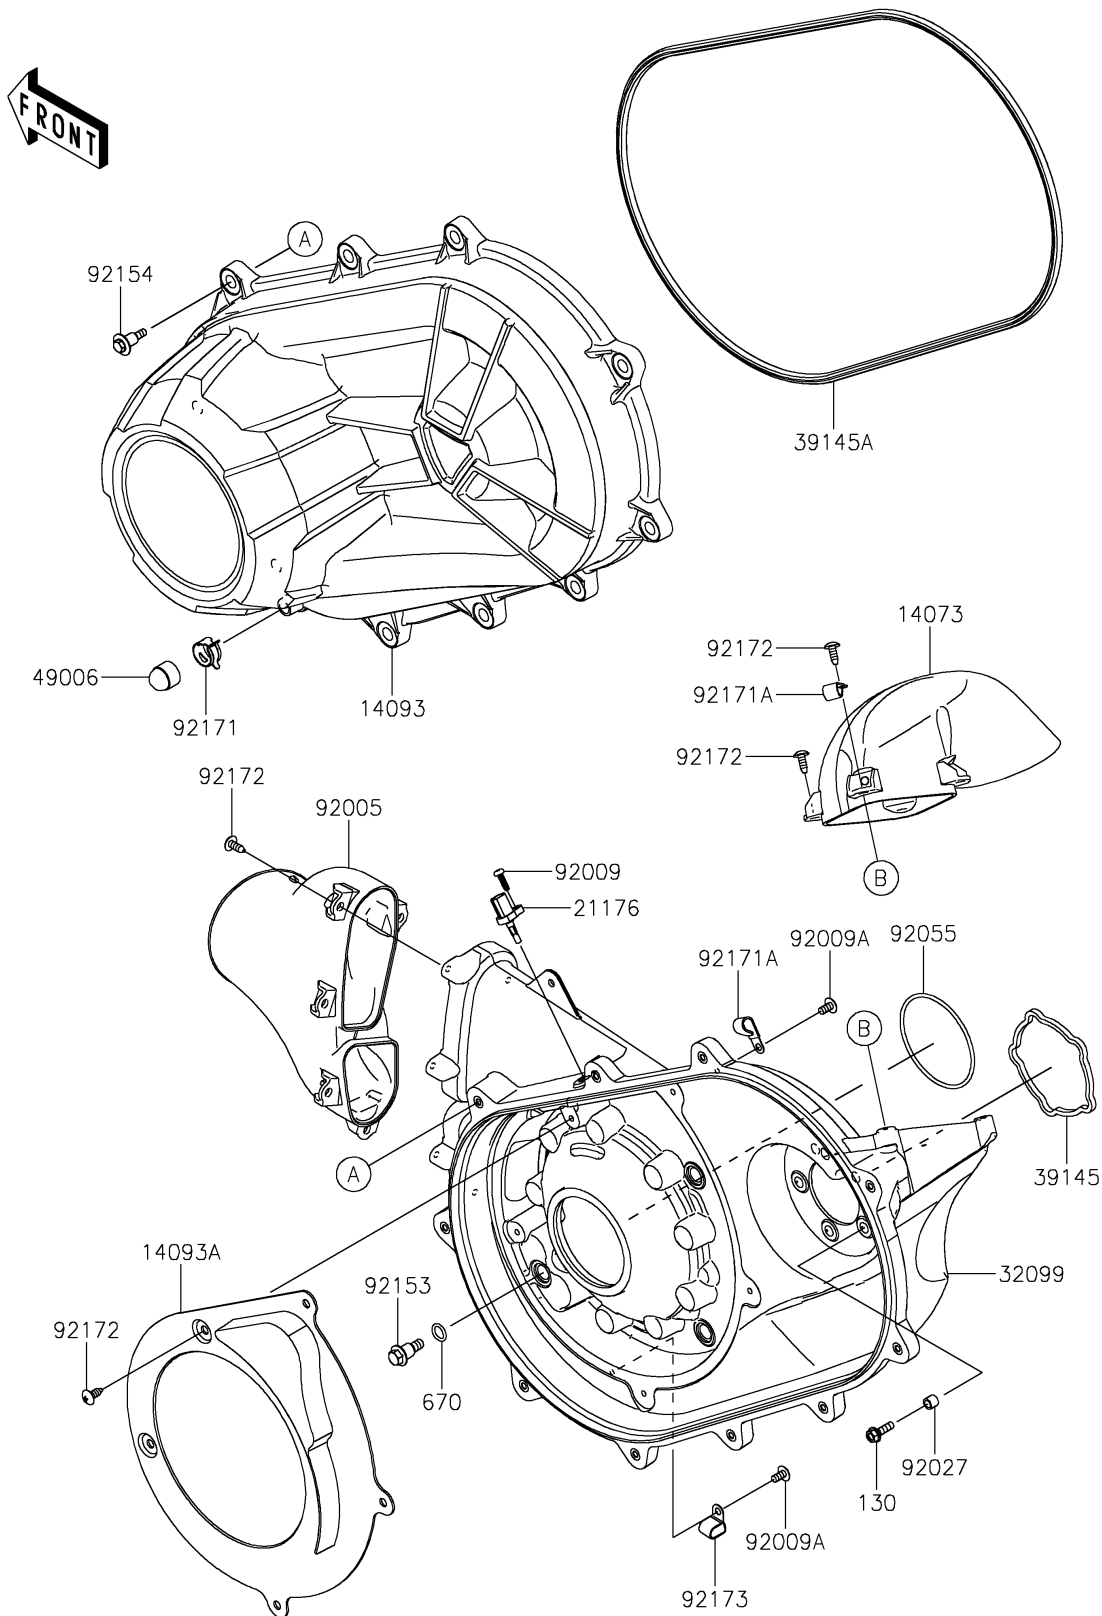

2026 RIDGE® HVAC

PARTS DIAGRAM

Converter Cover

E1393

2026 RIDGE® HVAC

PARTS LIST

Converter Cover

ITEM NAME	PART NUMBER	QUANTITY
DUCT,EXHAUST (Ref # 14073)	14073-1915	1
COVER,CVT (Ref # 14093)	14093-1453	1
COVER,AIR GUIDE (Ref # 14093A)	14093-1454	1
SENSOR,AIR TEMPERATURE (Ref # 21176)	21176-0048	1
CASE,CVT (Ref # 32099)	32099-0829	1
TRIM-SEAL (Ref # 39145)	39145-0714	1
TRIM-SEAL,CVT COVER (Ref # 39145A)	39145-0760	1
BOOT,DRAIN (Ref # 49006)	49006-3718	1
FITTING,INTAKE (Ref # 92005)	92005-1450	1
SCREW,TAPPING,5X16 (Ref # 92009)	92009-1264	1
SCREW,6X12 (Ref # 92009A)	92009-1480	2
COLLAR,6.8X10X8.5 (Ref # 92027)	92027-129	5
RING-O,84.4X3.1 (Ref # 92055)	92055-0916	1
BOLT,8X26.5 (Ref # 92153)	92153-0594	4
BOLT,CVT COVER (Ref # 92154)	92154-1522	10
CLAMP (Ref # 92171)	92171-0329	1
CLAMP (Ref # 92171A)	92171-0739	2
SCREW,6X16 (Ref # 92172)	92172-0284	14
CLAMP (Ref # 92173)	92173-2439	1
BOLT-FLANGED,6X20 (Ref # 130)	130BA0620	5
O RING,12MM (Ref # 670)	670D2012	4