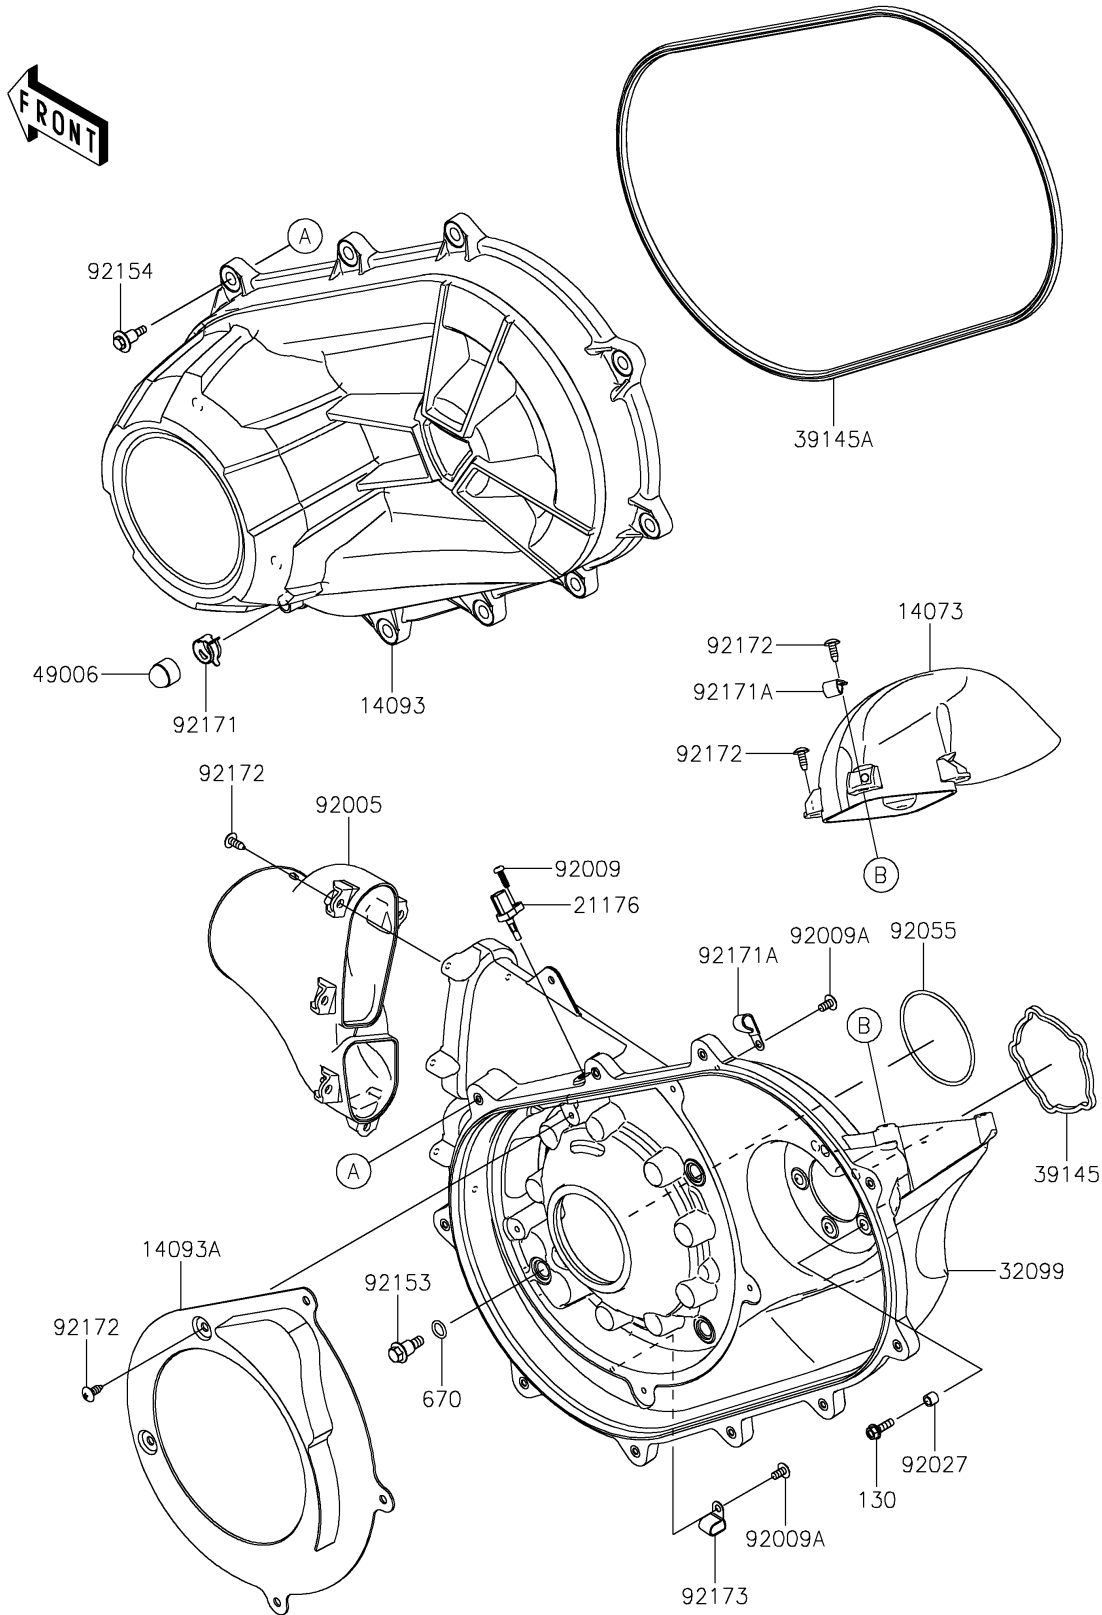

2026 RIDGE HVAC

PARTS DIAGRAM

Converter Cover

E1393

2026 RIDGE HVAC

PARTS LIST

Converter Cover

ITEM NAME	PART NUMBER	QUANTITY
DUCT,EXHAUST (Ref # 14073)	14073-1915	1
COVER,CVT (Ref # 14093)	14093-1453	1
COVER,AIR GUIDE (Ref # 14093A)	14093-1454	1
SENSOR,AIR TEMPERATURE (Ref # 21176)	21176-0048	1
CASE,CVT (Ref # 32099)	32099-0829	1
TRIM-SEAL (Ref # 39145)	39145-0714	1
TRIM-SEAL,CVT COVER (Ref # 39145A)	39145-0760	1
BOOT,DRAIN (Ref # 49006)	49006-3718	1
FITTING,INTAKE (Ref # 92005)	92005-1450	1
SCREW,TAPPING,5X16 (Ref # 92009)	92009-1264	1
SCREW,6X12 (Ref # 92009A)	92009-1480	2
COLLAR,6.8X10X8.5 (Ref # 92027)	92027-129	5
RING-O,84.4X3.1 (Ref # 92055)	92055-0916	1
BOLT,8X26.5 (Ref # 92153)	92153-0594	4
BOLT,CVT COVER (Ref # 92154)	92154-1522	10
CLAMP (Ref # 92171)	92171-0329	1
CLAMP (Ref # 92171A)	92171-0739	2
SCREW,6X16 (Ref # 92172)	92172-0284	14
CLAMP (Ref # 92173)	92173-2439	1
BOLT-FLANGED,6X20 (Ref # 130)	130BA0620	5
O RING,12MM (Ref # 670)	670D2012	4