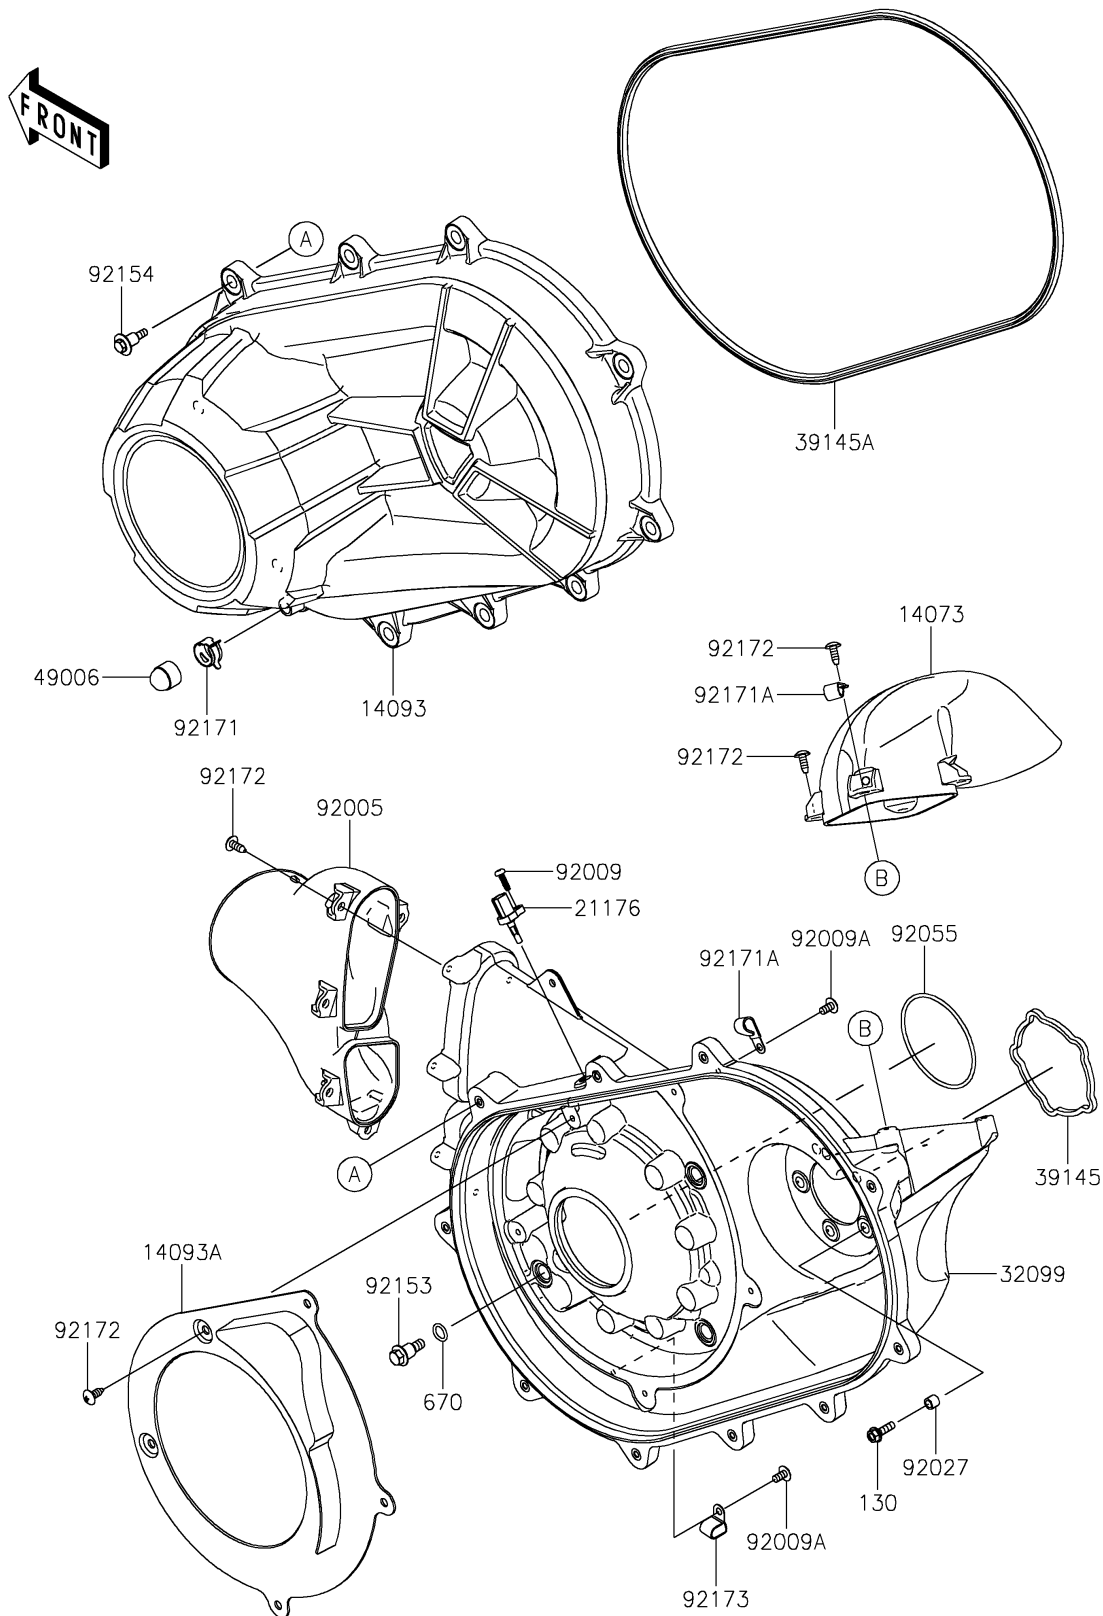

2026 RIDGE® HVAC CAMO

PARTS DIAGRAM

Converter Cover

E1393

2026 RIDGE® HVAC CAMO

PARTS LIST

Converter Cover

ITEM NAME	PART NUMBER	QUANTITY
DUCT,EXHAUST (Ref # 14073)	14073-1915	1
COVER,CVT (Ref # 14093)	14093-1453	1
COVER,AIR GUIDE (Ref # 14093A)	14093-1454	1
SENSOR,AIR TEMPERATURE (Ref # 21176)	21176-0048	1
CASE,CVT (Ref # 32099)	32099-0829	1
TRIM-SEAL (Ref # 39145)	39145-0714	1
TRIM-SEAL,CVT COVER (Ref # 39145A)	39145-0760	1
BOOT,DRAIN (Ref # 49006)	49006-3718	1
FITTING,INTAKE (Ref # 92005)	92005-1450	1
SCREW,TAPPING,5X16 (Ref # 92009)	92009-1264	1
SCREW,6X12 (Ref # 92009A)	92009-1480	2
COLLAR,6.8X10X8.5 (Ref # 92027)	92027-129	5
RING-O,84.4X3.1 (Ref # 92055)	92055-0916	1
BOLT,8X26.5 (Ref # 92153)	92153-0594	4
BOLT,CVT COVER (Ref # 92154)	92154-1522	10
CLAMP (Ref # 92171)	92171-0329	1
CLAMP (Ref # 92171A)	92171-0739	2
SCREW,6X16 (Ref # 92172)	92172-0284	14
CLAMP (Ref # 92173)	92173-2439	1
BOLT-FLANGED,6X20 (Ref # 130)	130BA0620	5
O RING,12MM (Ref # 670)	670D2012	4