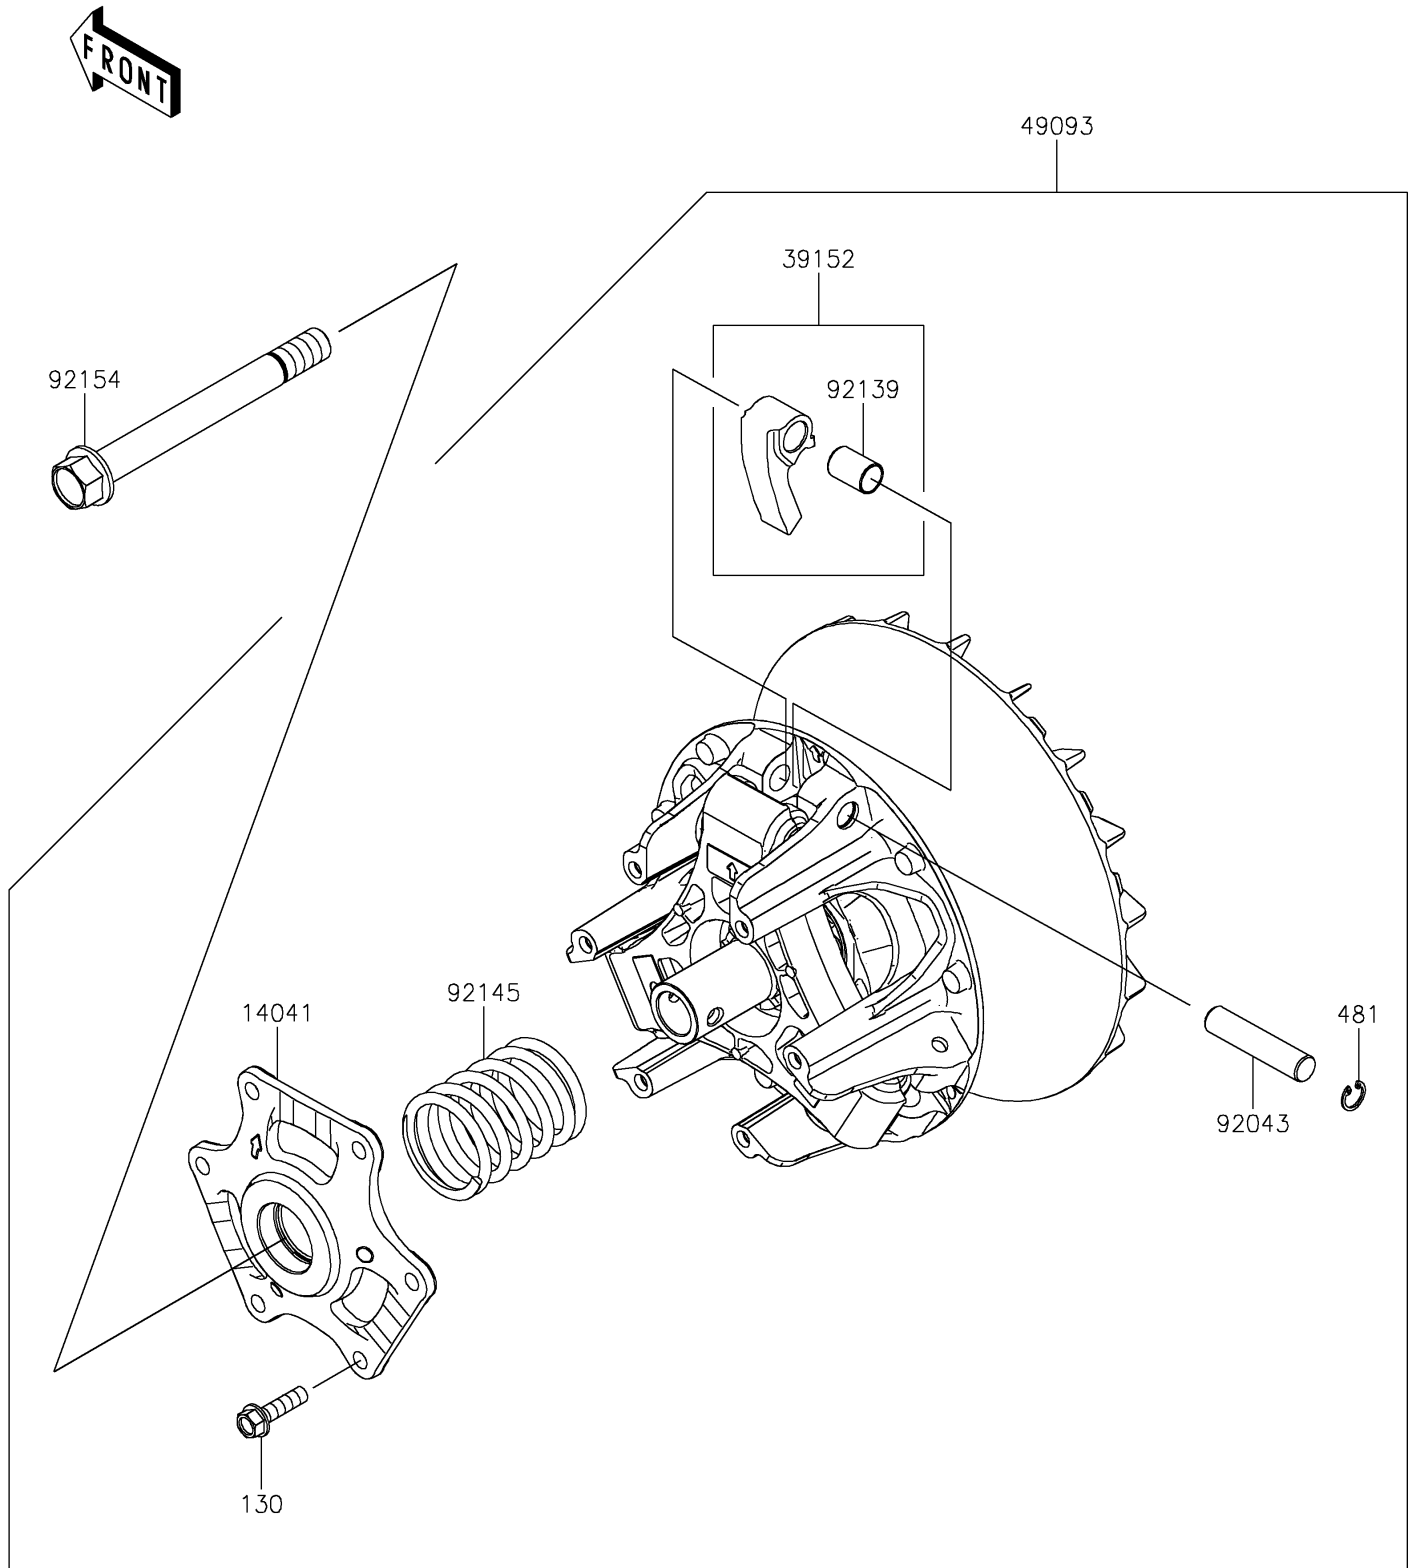

2026 RIDGE HVAC Camo

PARTS DIAGRAM

Drive Converter

E1391

2026 RIDGE HVAC Camo

PARTS LIST

Drive Converter

ITEM NAME

PART NUMBER

QUANTITY
