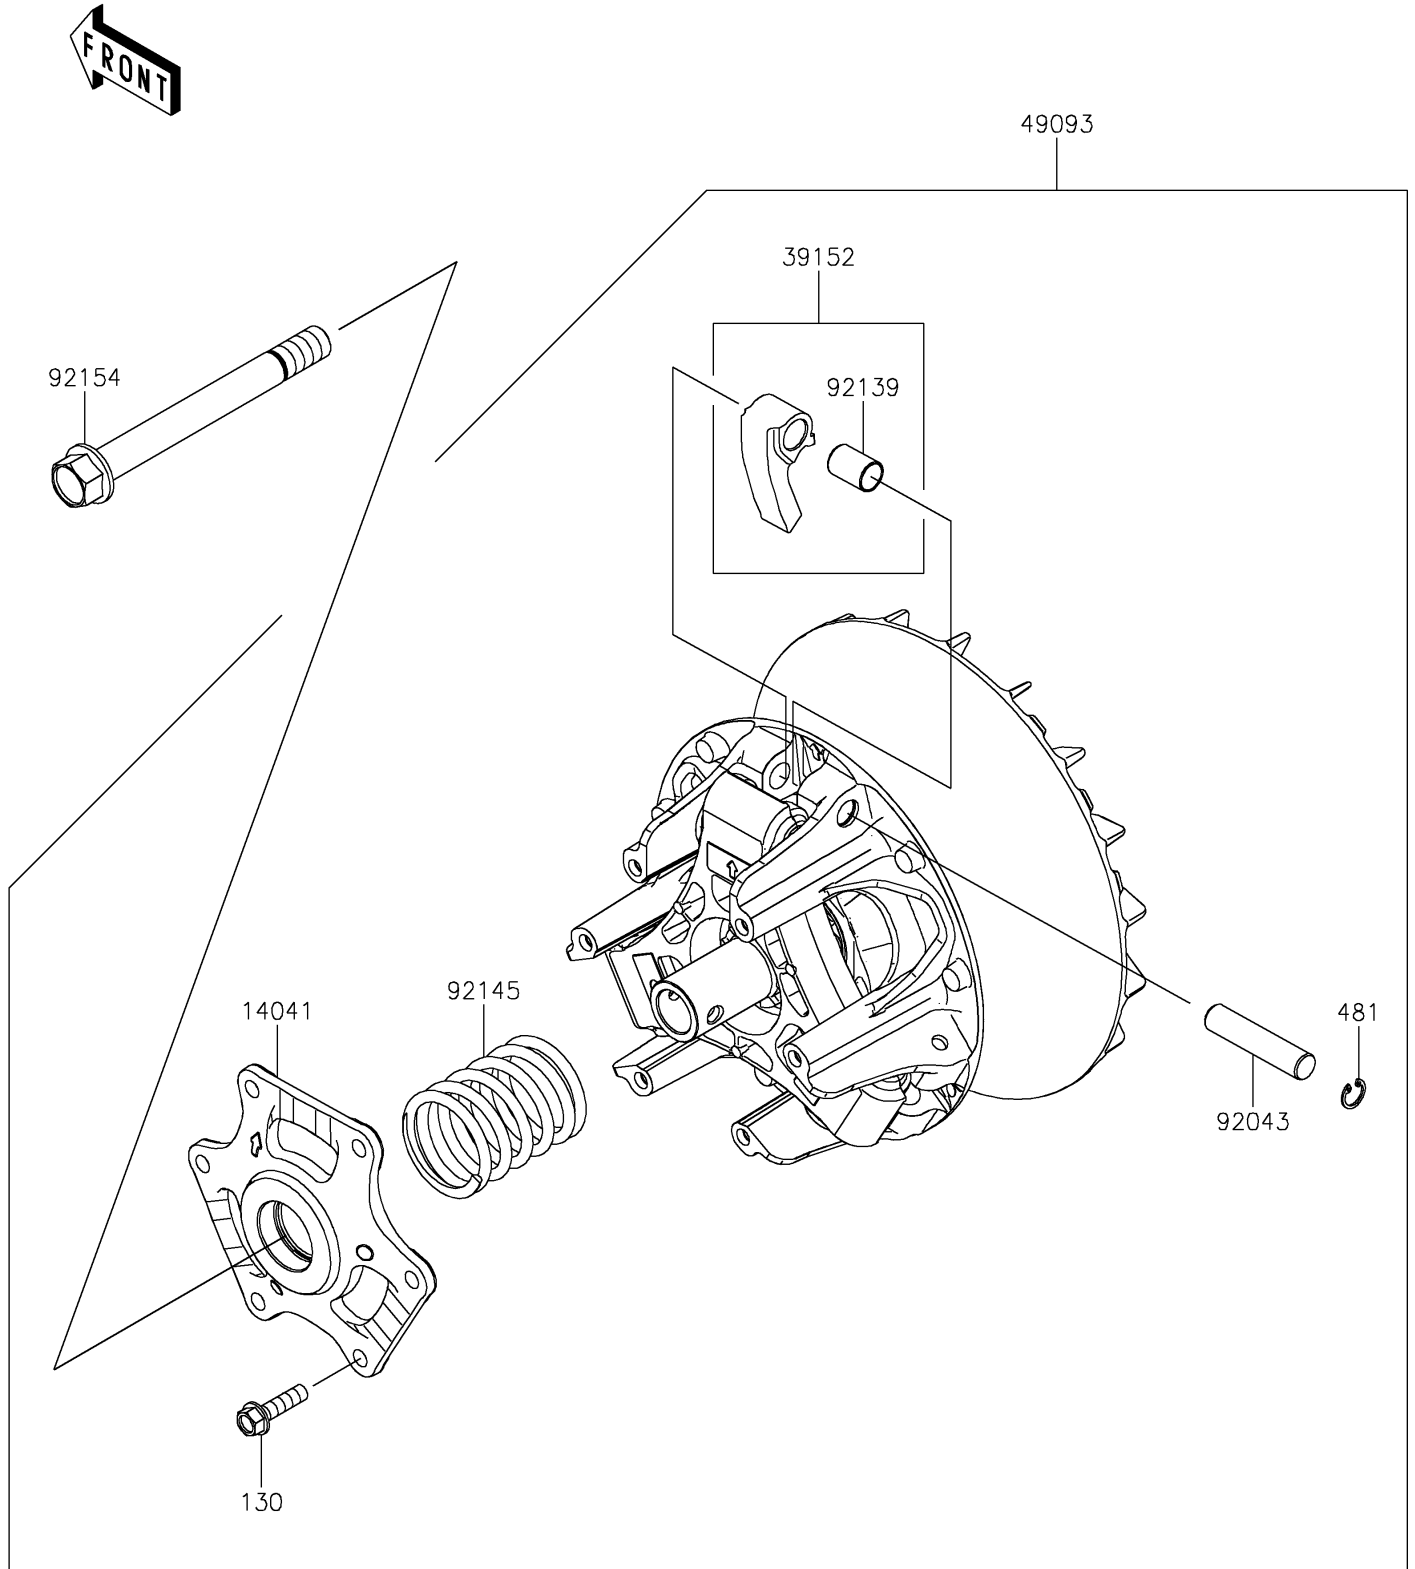

2026 RIDGE® HVAC CAMO

PARTS DIAGRAM

Drive Converter

E1391

2026 RIDGE® HVAC CAMO

PARTS LIST

Drive Converter

ITEM NAME	PART NUMBER	QUANTITY
COVER-COMP (Ref # 14041)	14041-0652	1
WEIGHT-RAMP (Ref # 39152)	39152-0122	3
CONVERTER-ASSY-DRIVE (Ref # 49093)	49093-0131	1
PIN (Ref # 92043)	92043-1780	3
BUSHING (Ref # 92139)	92139-0933	3
SPRING (Ref # 92145)	92145-2337	1
BOLT,16X154 (Ref # 92154)	92154-7044	1
BOLT-FLANGED,8X30 (Ref # 130)	130CA0830	6
CIRCLIP-TYPE-C (Ref # 481)	481J1400	3